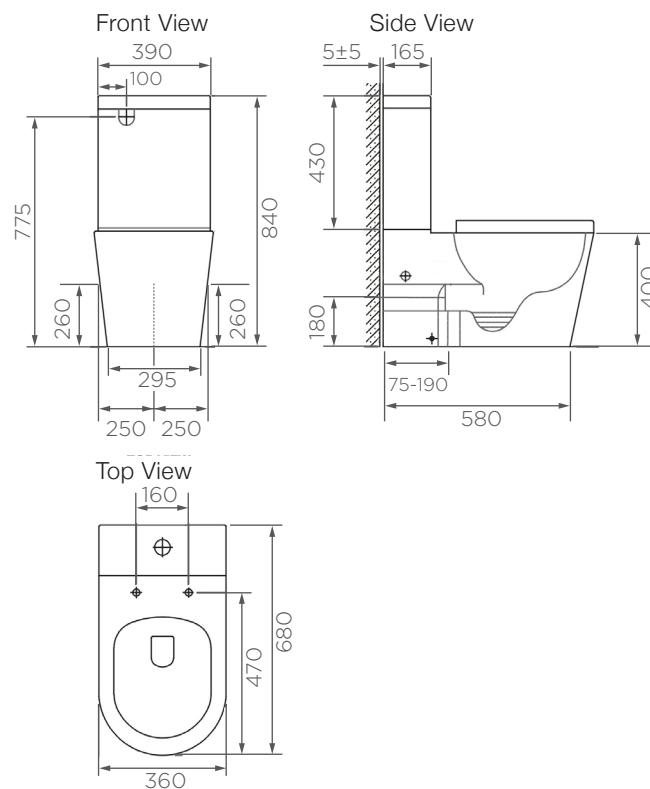

CARE AND MAINTENANCE

- All surfaces should be frequent cleaned with a mixture of mild, pH neutral soap and warm water with a soft cloth
- Do not use abrasive clothes, scouring pads on surfaces
- Do not use harsh cleaning agents i.e. cream cleaners or citrus based cleaners (*see cleaning leaflet for comprehensive list*)