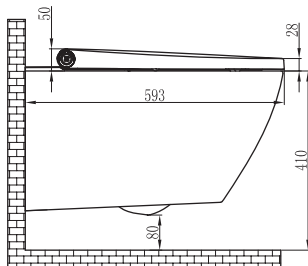

NOTE!!!

The Neion wall mount water closet pan with integrated bidet seat complies with WMTS-051.

Bidet seat has integral break tank with air gap complying with AS 2845.2. Thus it meets the High-Hazard backflow prevention requirements of AS/NZS 3500.1 without the need for a RPZ valve.