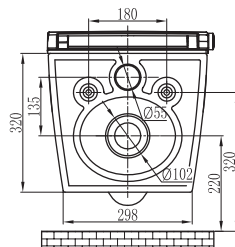

Water proof rating: IPX4

WELS: 4 stars - 3/4.5L

WELS License / Reg No: 1483 / L06555

Set-out: P-trap 220mm

Finish: White

NOTE!!!

The Neion wall mount water closet pan with integrated bidet seat complies with WMTS-051.

Bidet seat has integral break tank with air gap complying with AS 2845.2. Thus it meets the High-Hazard backflow prevention requirements of AS/NZS 3500.1 without the need for a RPZ valve.

The Neion intelligent toilet, by Arcisan, was created by combining the aesthetics of a rimless toilet pan with the cleaning function of a bidet.

Concealed Cistern with frame

ARO4460-SP-NE

WELS: 4 star

Litres/min: 4.5 / 3

Inlet Position: Top left

Material: High density polyethylene