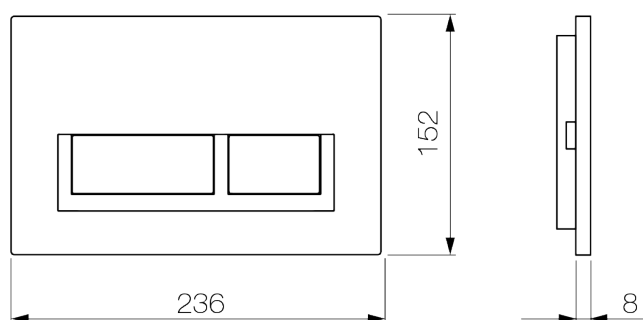

Xoni Flush Buttons

XN04470

Finishes available: Chrome, Gloss White, Brushed Nickel, Matte Black, Brushed Gun Metal, Brushed Brass, Rose Gold.

Arcisan Flush Buttons have been designed to complement all our Arcisan sanitaryware and will fit the Arcisan cistern. Available in a range of colours, that will match your Arcisan tapware and accessories, the Xoni flush button is the piece to complete your bathroom.