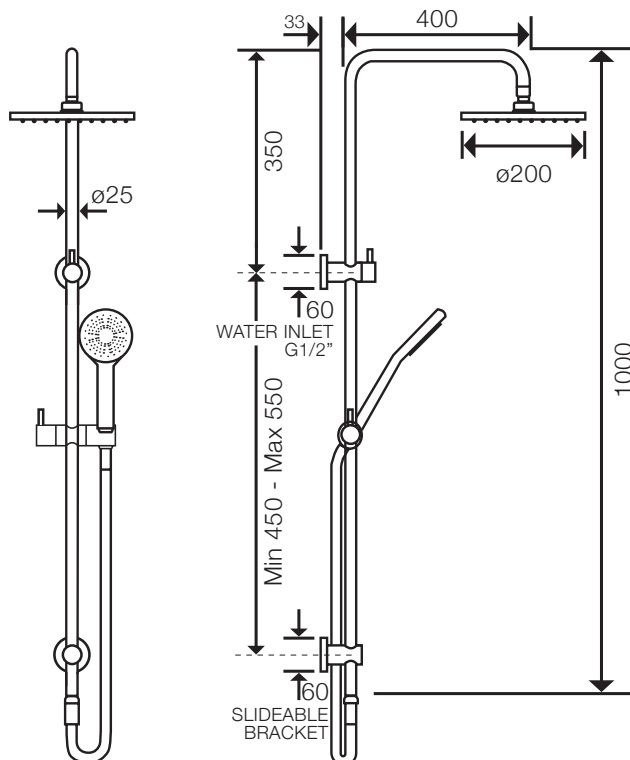

Axis Pin shower column - top diverter

AX02315

WELS: 3 star

Litre/min: 9L/min

WELS License / Reg No: 1483 / S12882

Handshower: three setting

Finishes available:

Chrome Brushed Nickel** (.SN) Matte Black (.MB) Brushed Gun Metal* (.GM) Brushed Brass** (.BB) Rose Gold** (.RG) Brushed Rose Gold** (.RG1)

^ PVD finish

Colours indicated with * have metal coil hose

INFORMATION

Pressure Rating
150 - 500kPa

Hot and cold water inlet pressures should be equal.

CARE AND MAINTENANCE

- All surfaces should be frequent cleaned with a mixture of mild, pH neutral soap and warm water with a soft cloth
- Do not use abrasive clothes, scouring pads on surfaces
- Do not use harsh cleaning agents i.e. cream cleaners or citrus based cleaners (see cleaning leaflet for comprehensive list)