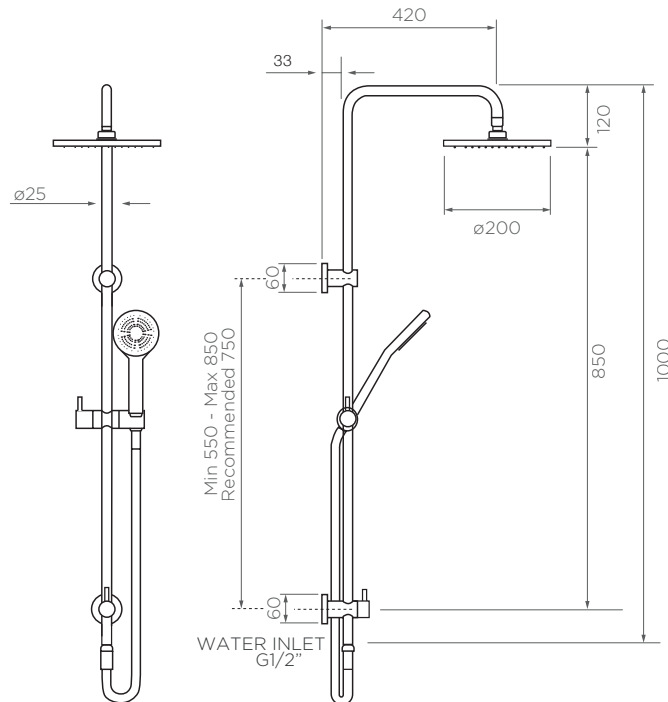

Axis Pin shower column - bottom diverter

AX02310

WELS: 3 star

Litre/min: 8.5L/min

WELS License / Reg No: 1483 / S12881

Handshower: three setting

Finishes available:

Chrome Brushed Nickel** (.SN) Matte Black (.MB) Brushed Gun Metal* (.GM) Brushed Brass** (.BB) Rose Gold** (.RG) Brushed Rose Gold** (.RG1) White (.W)*

^ PVD finish
Colours indicated with * have metal coil hose

INFORMATION

Pressure Rating
150 - 500kPa

Hot and cold water inlet pressures
should be equal.

CARE AND MAINTENANCE

- All surfaces should be frequent cleaned with a mixture of mild, pH neutral soap and warm water with a soft cloth
- Do not use abrasive clothes, scouring pads on surfaces
- Do not use harsh cleaning agents i.e. cream cleaners or citrus based cleaners (*see cleaning leaflet for comprehensive list*)