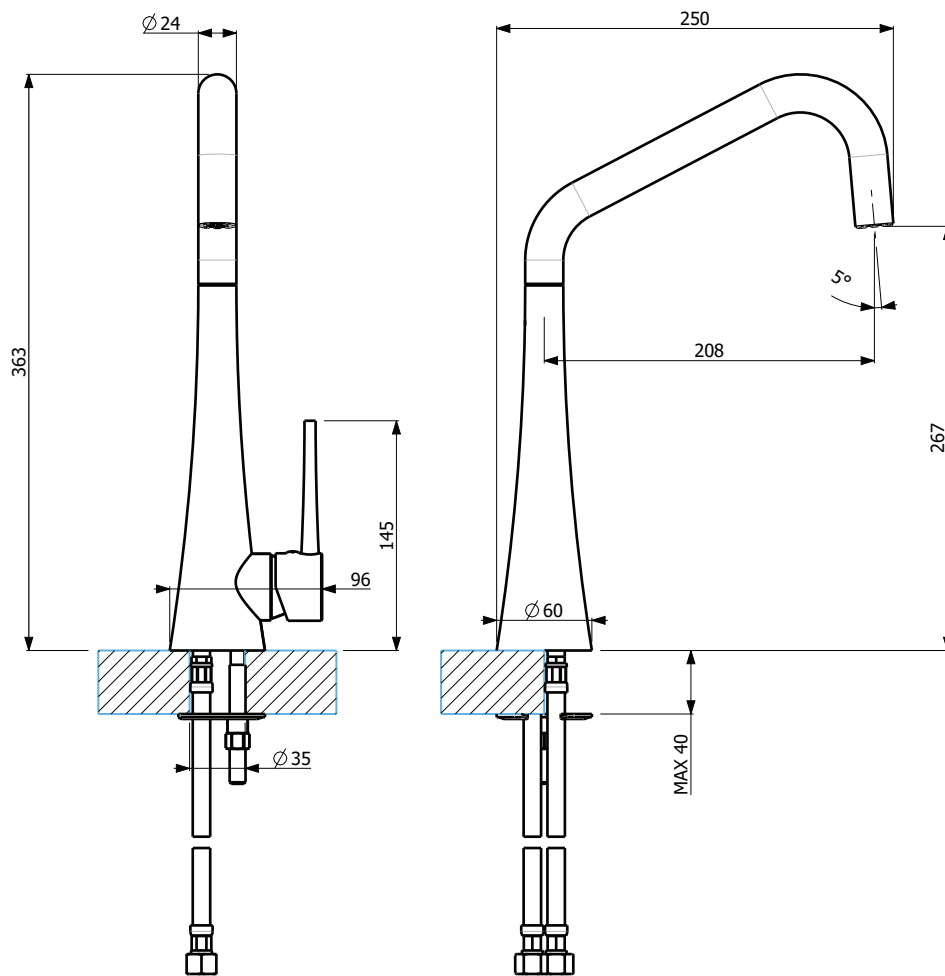

TINK

TINK KITCHEN MIXER

WELS Rating 4 Star 6.5L/min

WELS Registration #T10578 (Chrome) #T10578(v) (Finishes)

AVAILABLE IN

TINK
(CHROME)

TINK-B
(BLACK)

TINK-W
(WHITE)