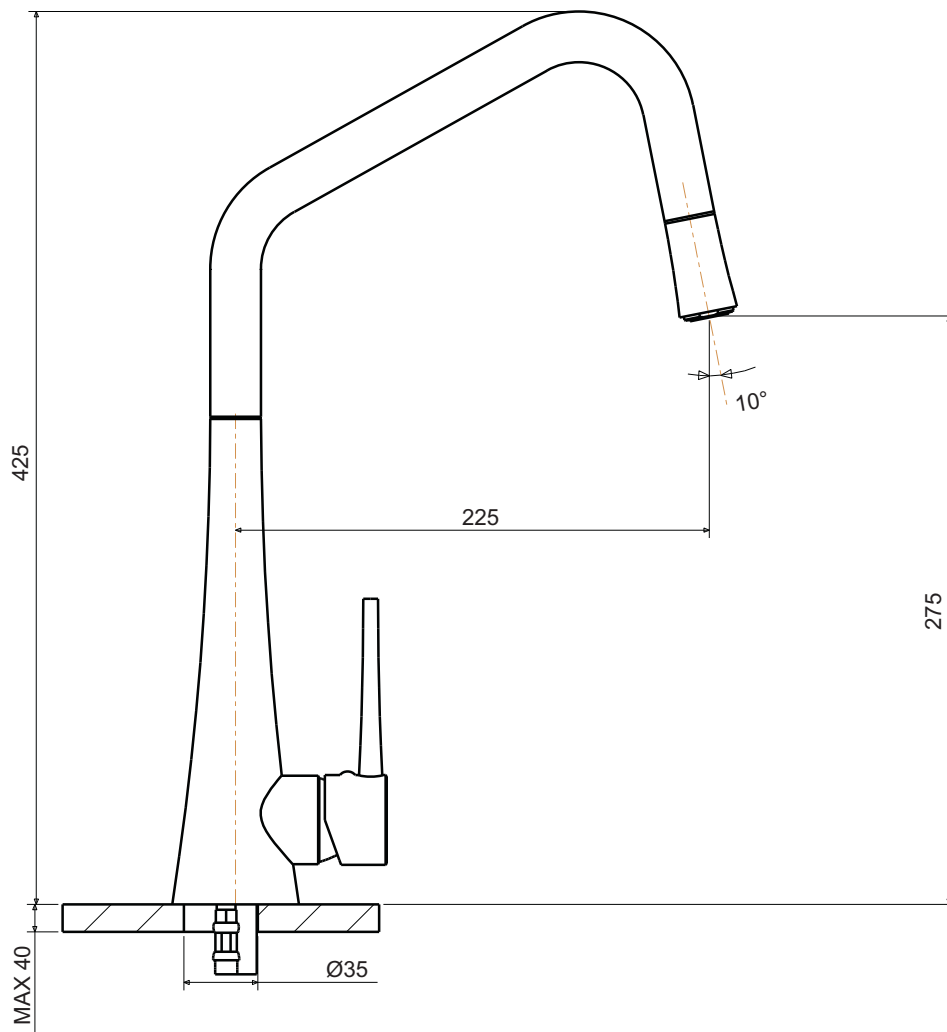

TINK D

TINK KITCHEN MIXER WITH PULL OUT

WELS Rating 4 Star 7.5L/min

WELS Registration #T25598 (Chrome) #T25598(v) (Finishes)

AVAILABLE IN

TINKD
(CHROME)

TINKD-B
(BLACK)

TINKD-W
(WHITE)