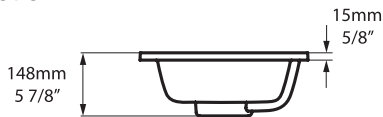

Rossendale 122 DU-ROS-122-IO

Top view

Can be undermounted or dropped in
Kann als Aufsatzbecken montiert werden oder halb versenkt
Vasque à poser ou à semi-encastrer
Con posibilidad de instalarlo sobre la encimera o semiencastrado
Può essere montato ad appoggio o semi incasso

Drop In Cut Out

1135mm x 340mm
44 5/8" x 13 3/8"

UnderMount Cut Out

1081mm x 274mm
42 1/2" x 10 3/4"

Front view

Side view

Section AA

Features an internal overflow
Integrierter Überlauf
Dispose d'un trop-plein interne
Incluye el rebosadero integrado
Caratterizzato da un troppopieno interno

BV-2.1_0026

Recommended wastes: K-25-xx

*All measurements subject to +/-5% tolerance

Guaranteed for residential use for 25 years
25 Jahre Garantie bei privater Nutzung
25 ans de garantie pour un usage domestique
Garantía de 25 años para uso domestico
La sicurezza garantita per uso residenziale per 25 anni

Guaranteed for commercial use for 8 years
8 Jahre Garantie bei gewerblicher Nutzung
8 ans de garantie pour un usage commercial
Garantía de 8 años para uso comercial
La sicurezza garantita per uso commerciale per 8 anni