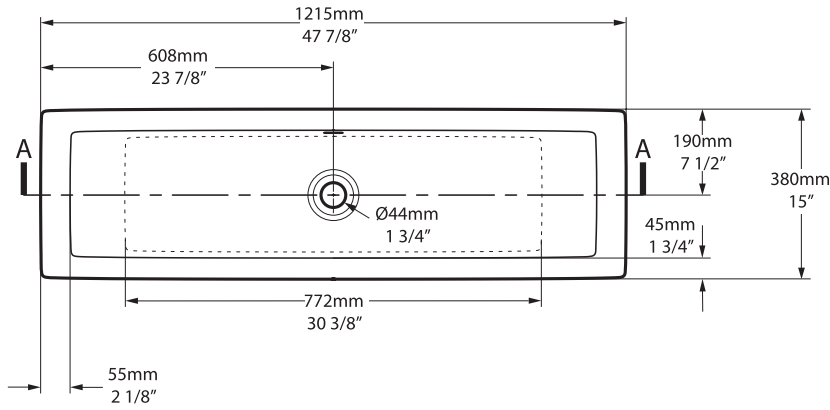

Rossendale 122 DU-ROS-122-IO

Top view