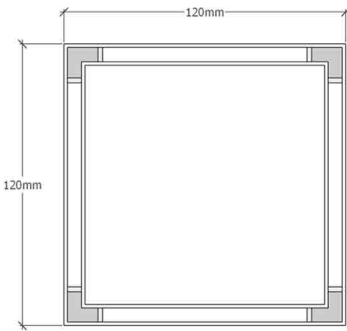

### Tile Insert Waste

section view

top view (with insert)

top view (base tray only) waste hole

### Product Codes

XTI-120x120	Stainless Steel
XTIBA-120x120	Aged Brass
XTIBR-120x120	Brass

Length:	120mm
Width:	120mm
Thickness:	20mm
Material:	1.5mm
Warranty:	25 Years*