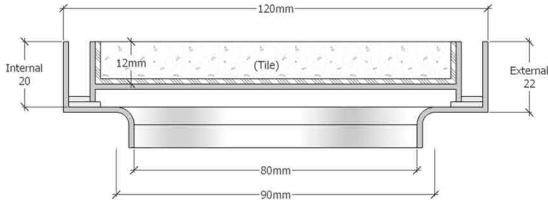

### Tile Insert Waste

section view

top view (with insert)

top view (base tray only) waste hole

### Product Codes

XTI-120x120	Stainless Steel
XTIBA-120x120	Aged Brass
XTIBR-120x120	Brass

Length:	120mm
Width:	120mm
Thickness:	20mm
Material:	1.5mm
Warranty:	25 Years*