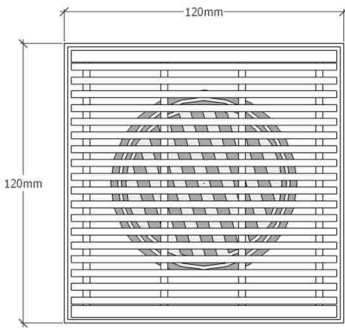

Technical Data Sheet

Heel Guard Waste 316 S/S

section view

top view (with insert)

top view (base tray only)

Product Specification

Product Codes

XHG-120x120 | Stainless Steel

Length: 120mm
Width: 120mm
Thickness: 22mm
Material: Stainless Steel, 1.5mm
Finish: 25 Years*