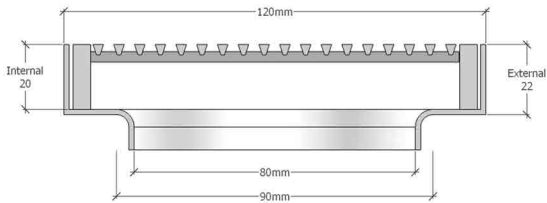

Technical Data Sheet

Heel Guard Waste 316 S/S

section view

top view (with insert)

top view (base tray only)

Product Specification

Product Codes

XHG-120x120 | Stainless Steel

Length: 120mm
Width: 120mm
Thickness: 22mm
Material: Stainless Steel, 1.5mm
Finish: 25 Years*