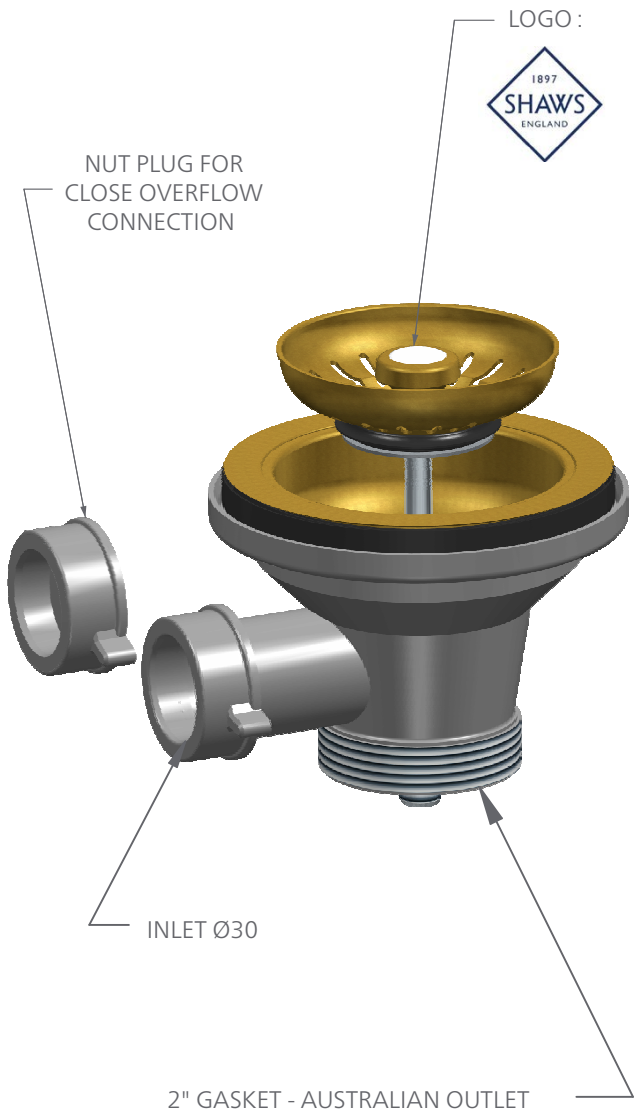

For expert advice or to purchase, please contact our Customer Service Team on 07 3265 7133
Alternatively, we can be contacted via email at sales@luxebymdesign.com.au