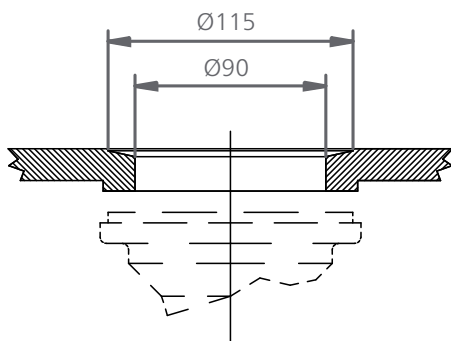

EMBELLISHMENTS COLLECTION - BASKET STRAINER -

DRAIN HOLE