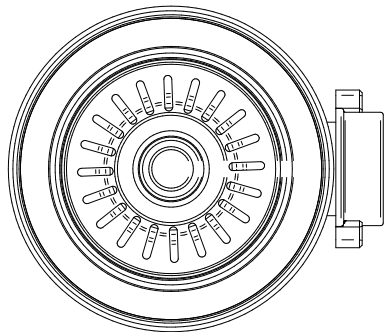

EMBELLISHMENTS COLLECTION - BASKET STRAINER -

DRAIN HOLE