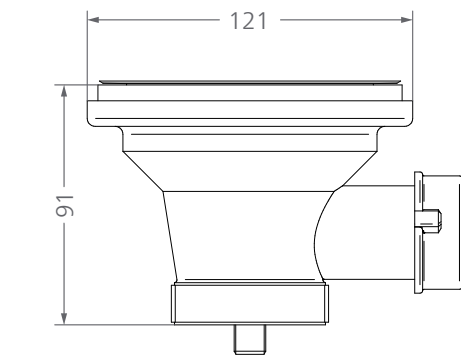

EMBELLISHMENTS COLLECTION - BASKET STRAINER -

DRAIN HOLE