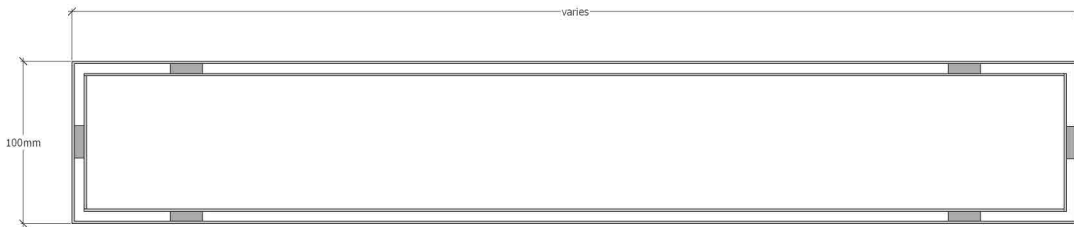

Technical Data Sheet

Tile Insert Waste

Product Specification

Product Codes

XTI-100	Stainless Steel
XTIBA-100	Aged Brass
XTIBR-100	Brass

Length:	Custom
Width:	100mm
Thickness:	23/32mm
Material:	1.5mm
Warranty:	25 Years*