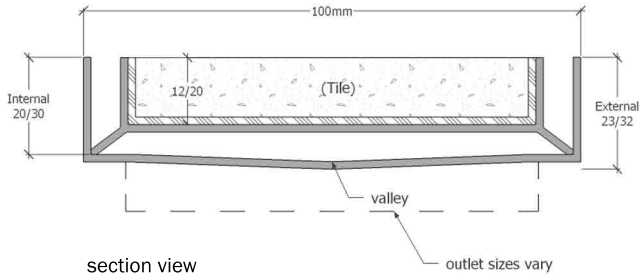

Technical Data Sheet

Tile Insert Waste

Product Specification

Product Codes

XTI-100	Stainless Steel
XTIBA-100	Aged Brass
XTIBR-100	Brass

Length:	Custom
Width:	100mm
Thickness:	23/32mm
Material:	1.5mm
Warranty:	25 Years*