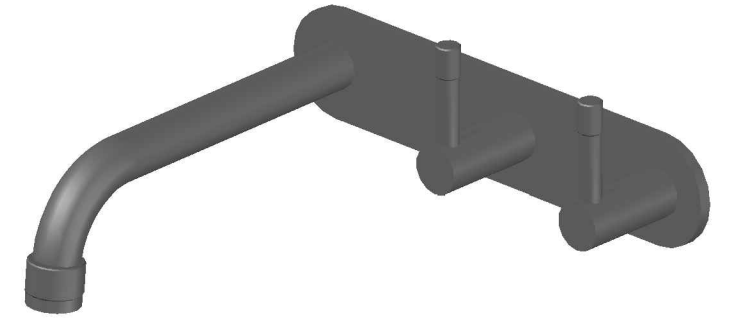

## YOKATO WALL SET WITH KNURLED LEVERS

1.9306.02.7.XX

1.9306.52.7.XX: flow controlled variant

### PRODUCT DIMENSIONS:

Front view

Side view:

Topview: