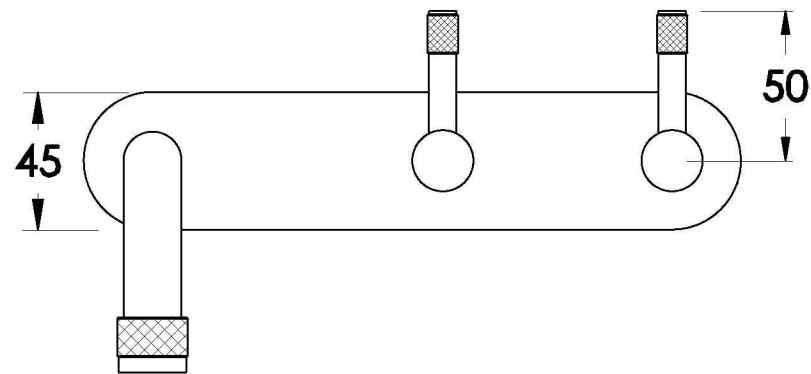

## YOKATO WALL SET WITH KNURLED LEVERS

1.9306.02.7.XX

1.9306.52.7.XX: flow controlled variant

### PRODUCT DIMENSIONS:

Front view

Side view:

Topview: