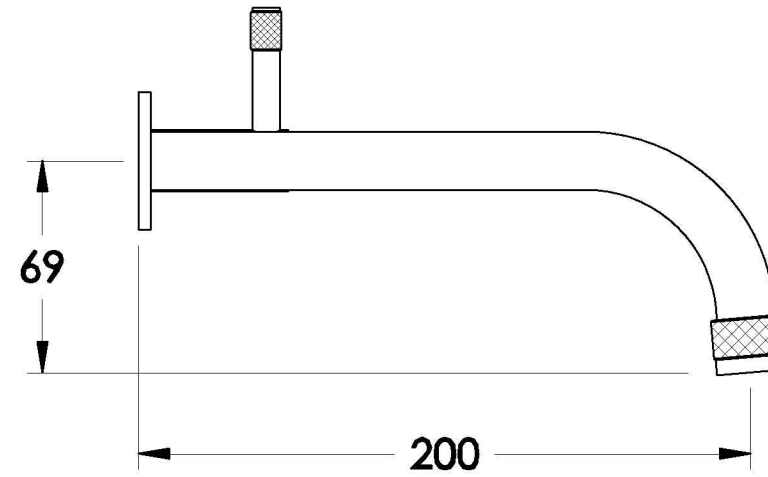

## YOKATO WALL SET WITH KNURLED LEVERS

1.9306.02.7.XX

1.9306.52.7.XX: flow controlled variant

### PRODUCT DIMENSIONS:

Front view

Side view:

Topview: