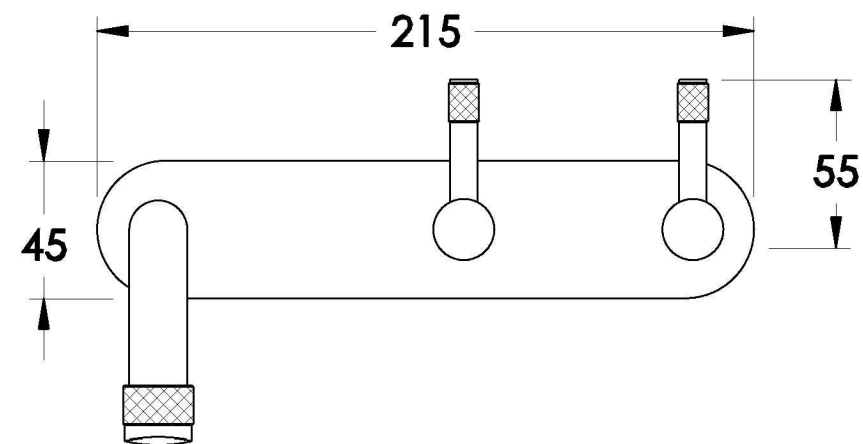

YOKATO WALL SET WITH KNURLED LEVERS

1.9305.02.7.XX

1.9305.52.7.XX: Flow controlled variant

PRODUCT DIMENSIONS:

Front view

Side view:

Topview: