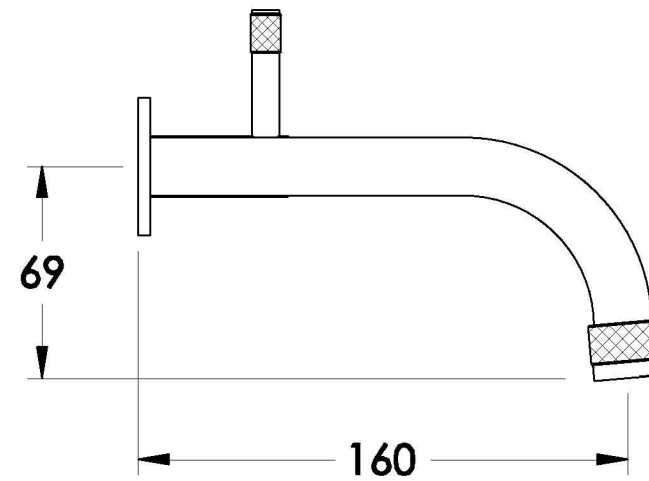

YOKATO WALL SET WITH KNURLED LEVERS

1.9305.02.7.XX

1.9305.52.7.XX: Flow controlled variant

PRODUCT DIMENSIONS:

Front view

Side view:

Topview: