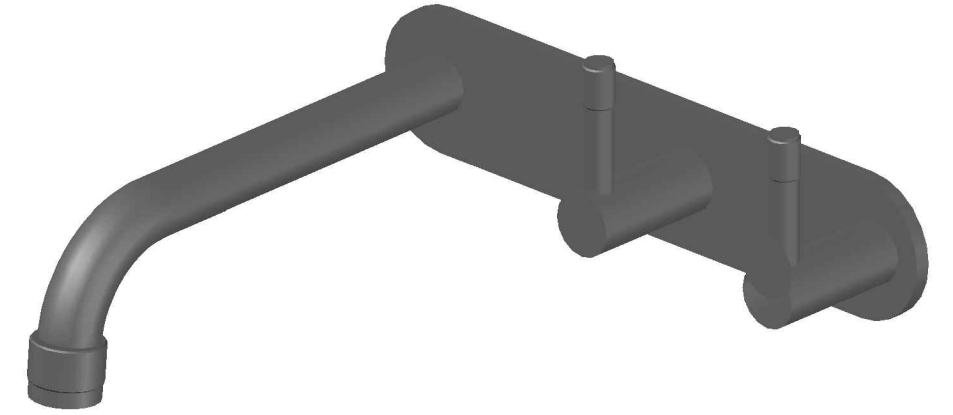

YOKATO WALL SET WITH KNURLED LEVERS

1.9305.02.7.XX

1.9305.52.7.XX: Flow controlled variant

PRODUCT DIMENSIONS:

Front view

Side view:

Topview: