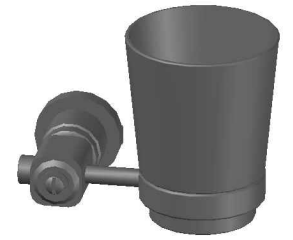

## INDUSTRICA TUMBLER HOLDER

1.6754.00.0.XX

### PRODUCT DIMENSIONS:

Front view

Side view:

Topview: