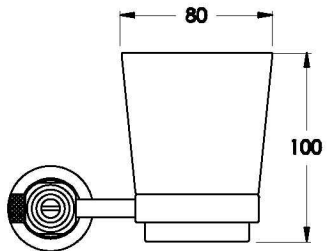

## INDUSTRICA TUMBLER HOLDER

1.6754.00.0.XX

### PRODUCT DIMENSIONS:

Front view

Side view:

Topview: