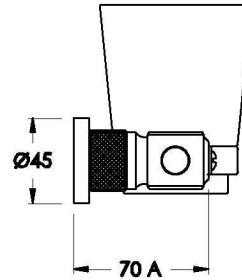

## INDUSTRICA TUMBLER HOLDER

1.6754.00.0.XX

### PRODUCT DIMENSIONS:

Front view

Side view:

Topview: