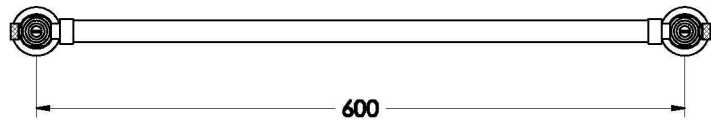

Brodware

INDUSTRICA TOWEL RAIL 600MM

1.6755.60.0.XX

PRODUCT DIMENSIONS:

Front view

Side view:

Top view: