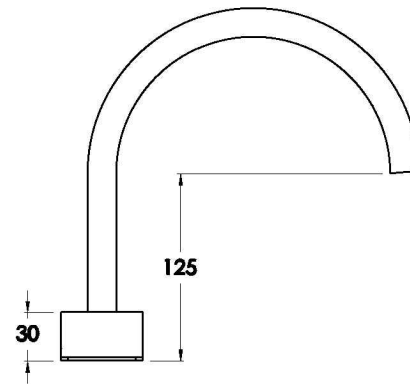

## HALO KITCHEN SET WITH METAL HANDLES

1.9507.09.2.XX

### PRODUCT DIMENSIONS:

Front view

Side view:

Top view: