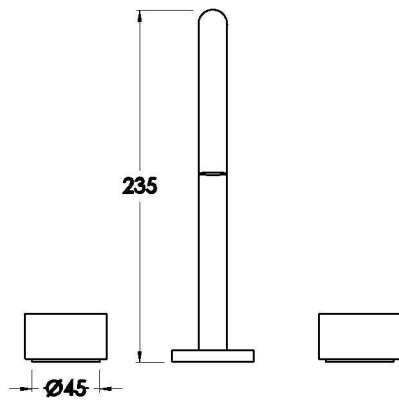

## HALO KITCHEN SET WITH METAL HANDLES

1.9507.09.2.XX

### PRODUCT DIMENSIONS:

Front view

Side view:

Top view: