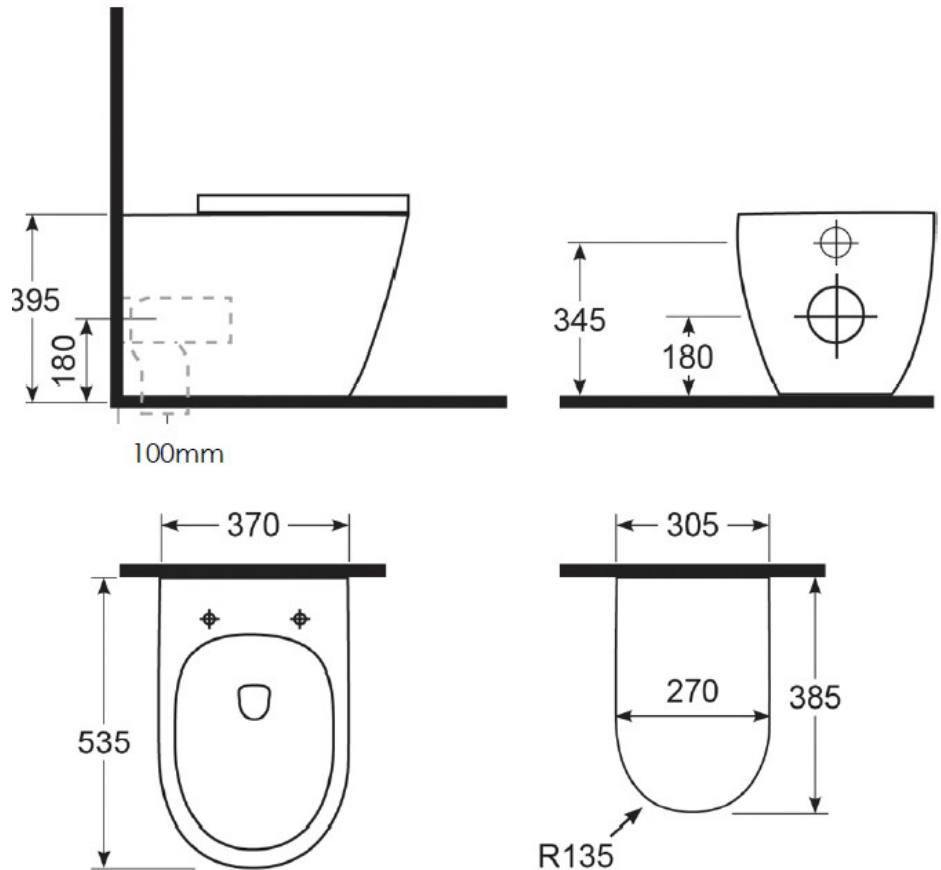

Grace Neu HygienicFlush Wall faced Toilet

S&P Trap, Matte White

Product Image

Product Details

Code: 8H157R001S4MW
Brand: Argent
Range: Grace
Warranty: 10 Years*
Product Width: 370 mm
Product Depth: 535 mm
WELS: 4 Star 4.5 LPM, Reg #: L06369

Additional Features

Required Product

Matching In wall Cistern & Flush Plate

Recommended Products

Argent IN38905 or IN36305 In Wall Cisterns, Kubic or Grace Round Flush Plates

Additional Notes

- Fully Smooth sided
- Compact projection
- HygienicFlush Rim

Installation Instructions

* S&P Trap

Technical Specification

*Please visit argentaust.com.au/warranty to view the full warranty

Note: All dimensions are in millimetres and are subject to normal manufacturing variations. Always use the physical product measurements for cut-outs and rough-ins as the technical details shown may differ from the actual product. Use acetic cured silicone sealant. Do not use epoxy type adhesives. Clean with damp cloth. Do not use abrasive cleaners, liquids or pastes.