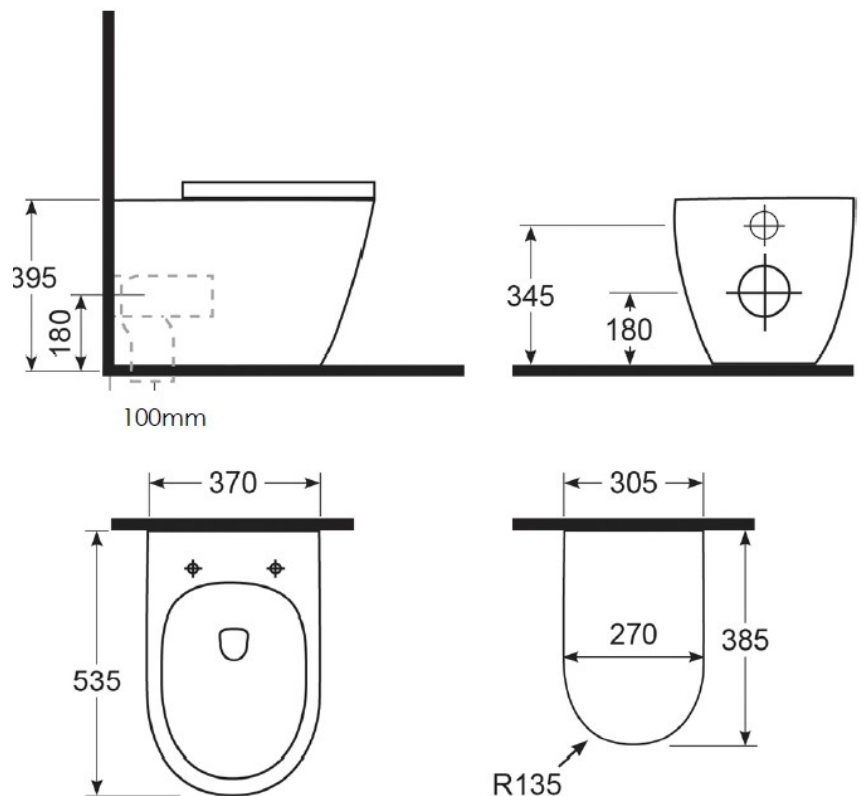

Grace Neu HygienicFlush Wall faced Toilet

S&P Trap, Matte Black

Product Image

Product Details

Code: 8H157R001S4MB
Brand: Argent
Range: Grace
Warranty: 5 Years*
Product Width: 370 mm
Product Depth: 535 mm
WELS: 4 Star 4.5 LPM, Reg #: S13907

Additional Features

Required Product

Matching In wall Cistern & Flush Plate

Recommended Products

Argent IN3805 or IN38105 In Wall Cisterns, Kubic or Grace Round Flush Plate

Additional Notes

- Fully Smooth sided
- Compact projection
- HygienicFlush Rim

Installation Instructions

* S&P Trap

Technical Specification

*Please visit argentaust.com.au/warranty to view the full warranty

Note: All dimensions are in millimetres and are subject to normal manufacturing variations. Always use the physical product measurements for cut-outs and rough-ins as the technical details shown may differ from the actual product. Use acetic cured silicone sealant. Do not use epoxy type adhesives. Clean with damp cloth. Do not use abrasive cleaners, liquids or pastes.