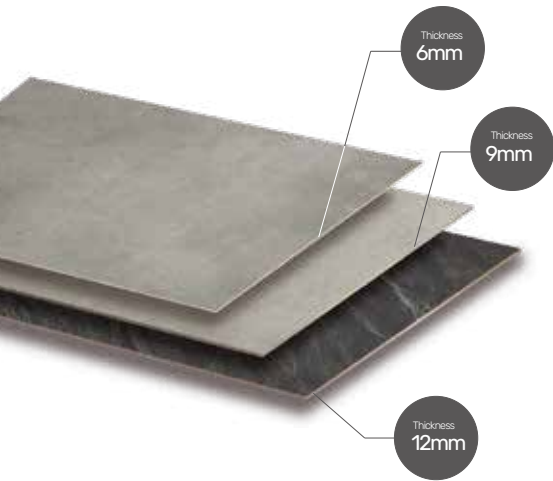

FANTACI Thin Porcelain Slabs

Professional For producing the thickness of 6mm, 9mm and 12mm porcelain slab, to provide fine and economical solution for diverse of any buildings.

Contents.

1 Porcelain Slabs Advantages	10-11 Regular Products 1000x1000x6mm
2-3 Regular Products 1600x3200x12mm	12 Regular Products 750x1500x9mm
4 Regular Products 1200x2400x6mm	13-14 ODM Products 1200x2700x6mm 800x2600x6mm
5 Regular Products 900x1800x6mm	15 ODM Products 900x1800x6mm 800x1400x6mm 600x1200x6mm 1000x1000x6mm
6-7 Regular Products 800x1400x6mm	16 Metal Fitting
8-9 Regular Products 600x1200x6mm	