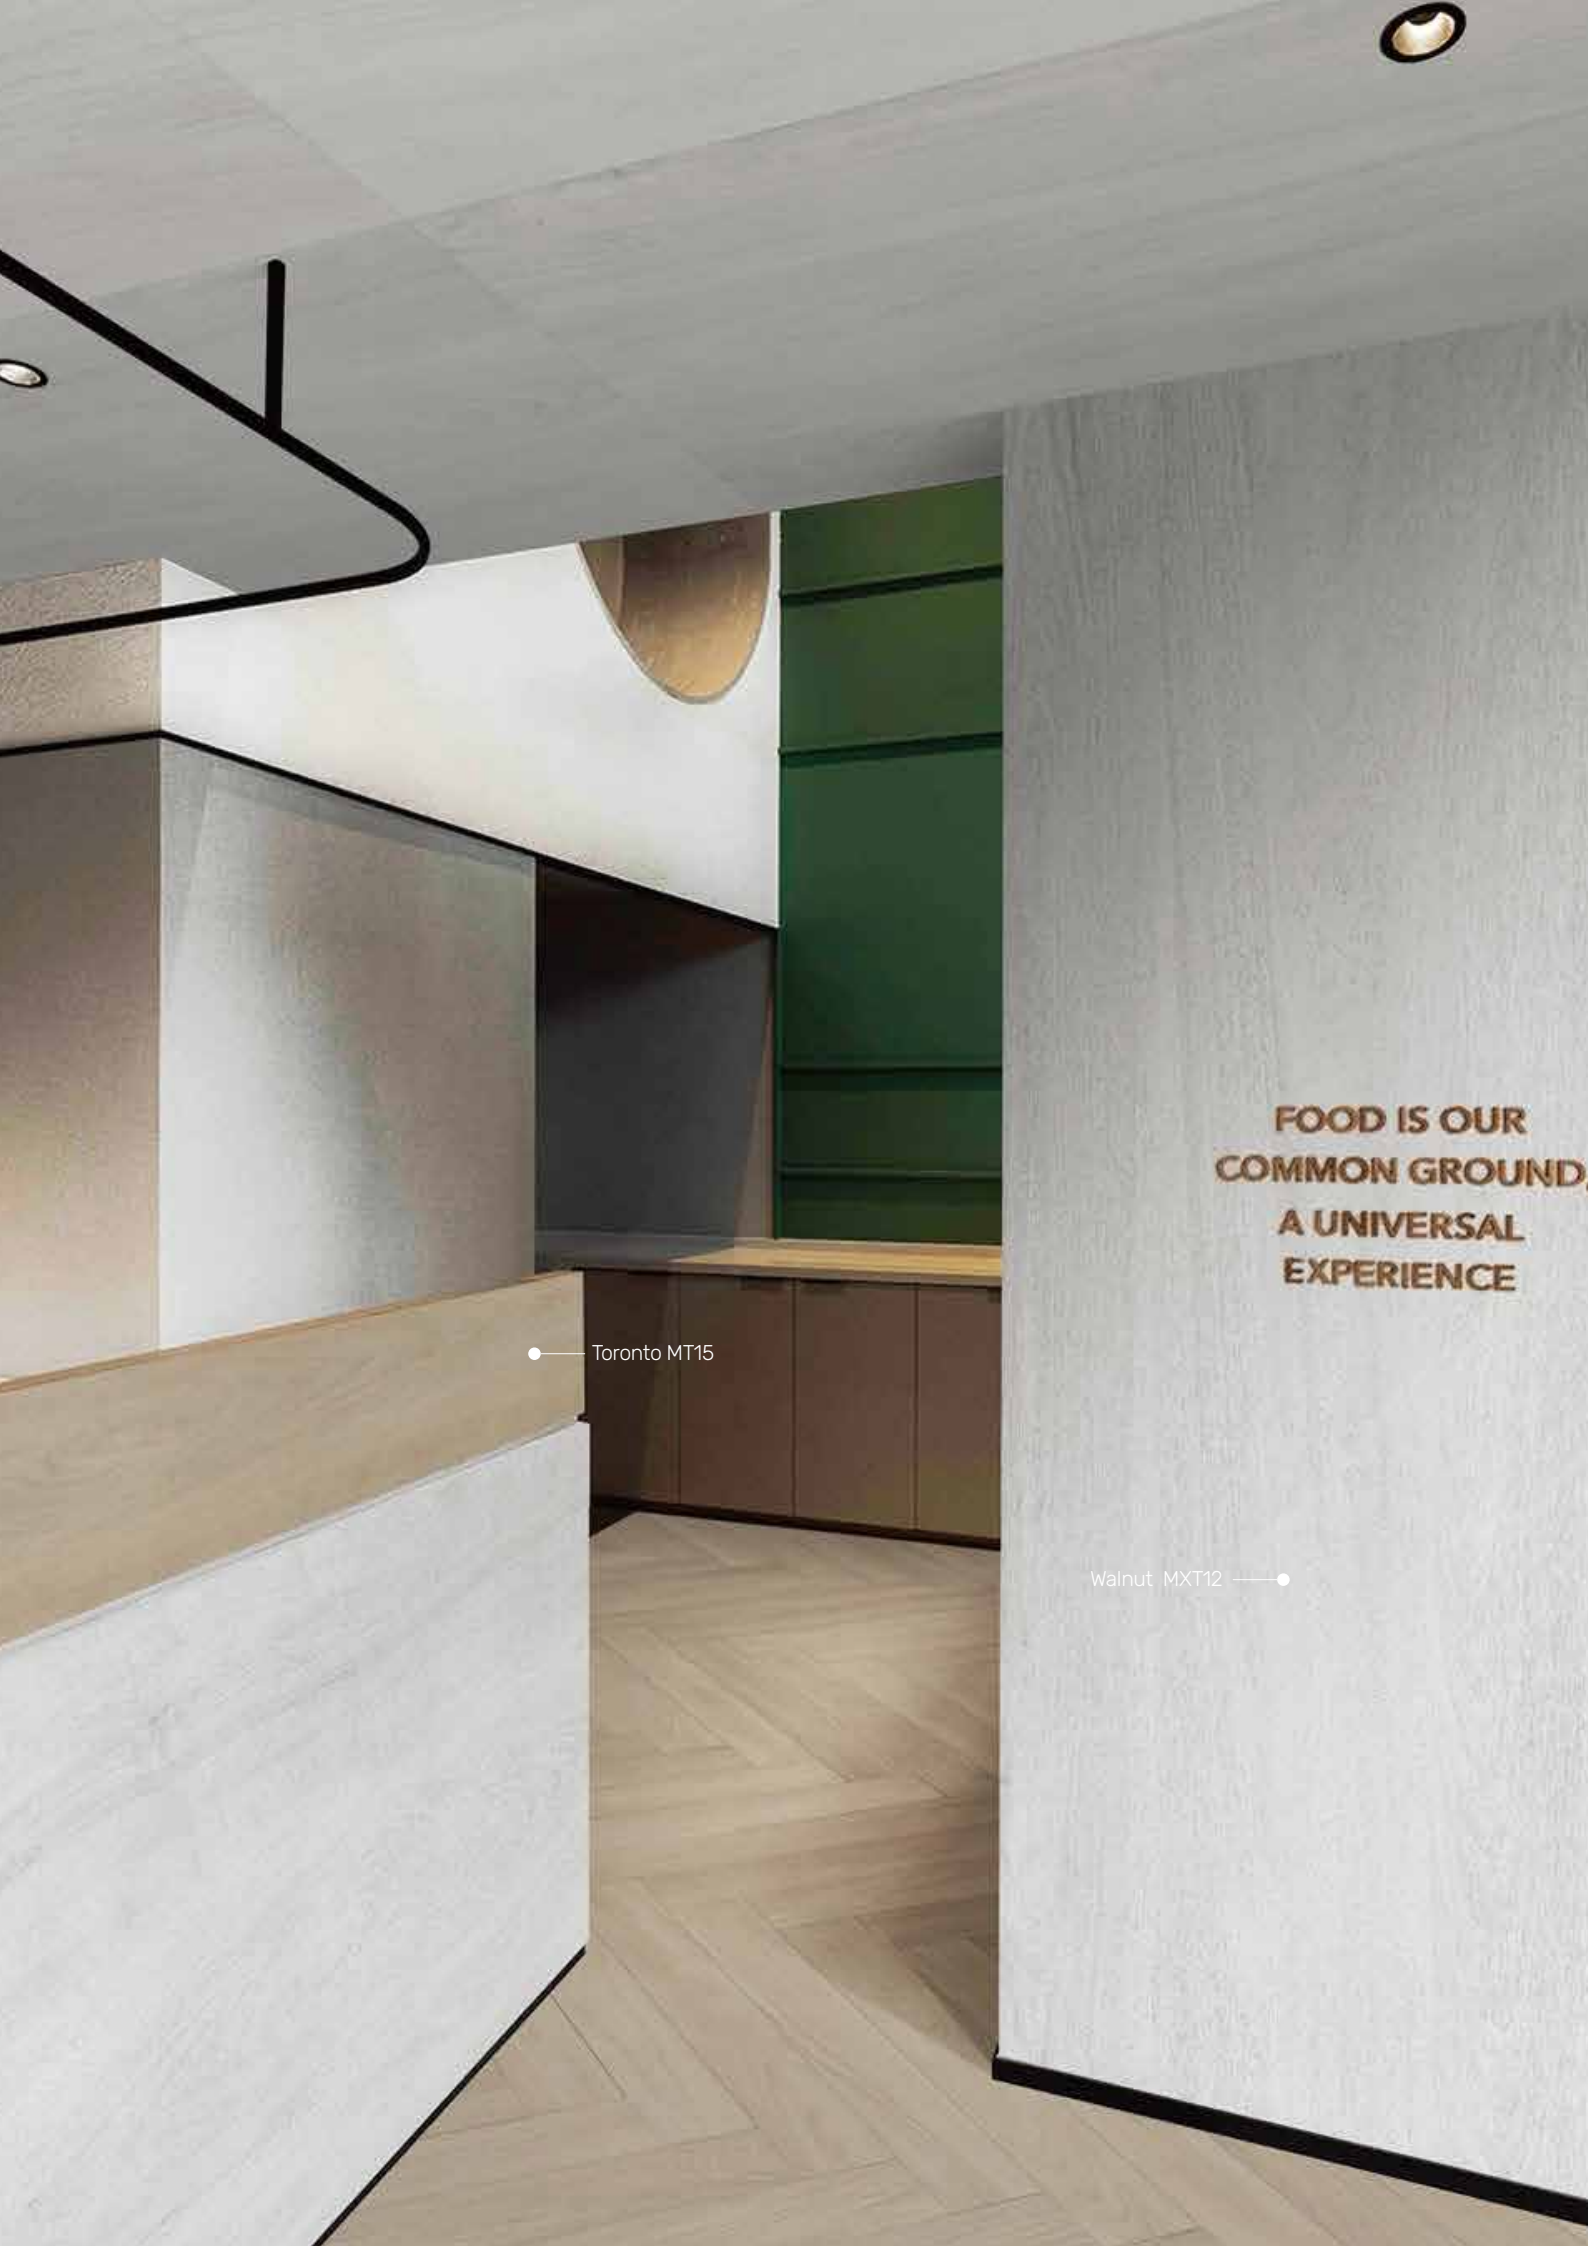

**FOOD IS OUR
COMMON GROUND
A UNIVERSAL
EXPERIENCE**

● Toronto MT15

Walnut MXT12 ●