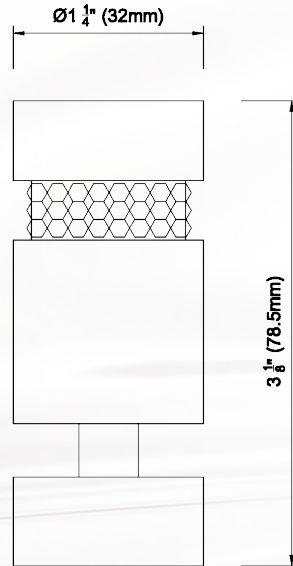

Colours available:
Couleurs disponibles • Colores disponibles:

Iced Trumpet
WIC-118F-04

Colours available:
Couleurs disponibles • Colores disponibles: