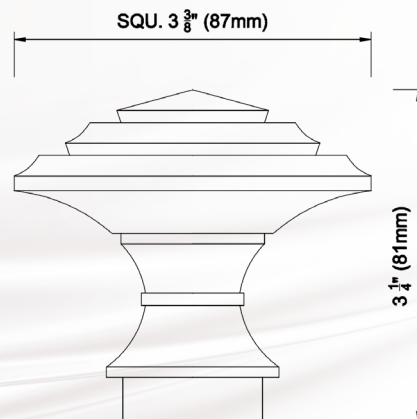

- Real Crystal finials
- Embouts de vrai cristal
- Crystal remates verdaderos