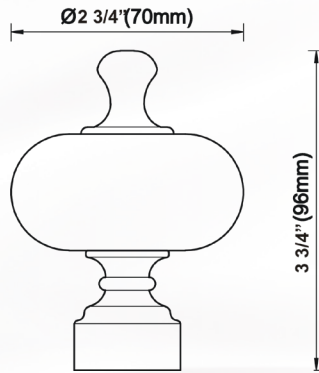

Colours available:
Couleurs disponibles • Colores disponibles:

Fossil
WI-118F-46

Colours available:
Couleurs disponibles • Colores disponibles:

BL