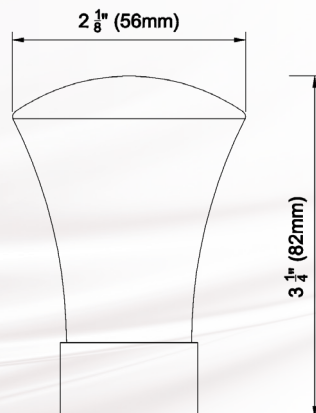

Trumpet

WI-118F-61

Colours available:
Couleurs disponibles • Colores disponibles: