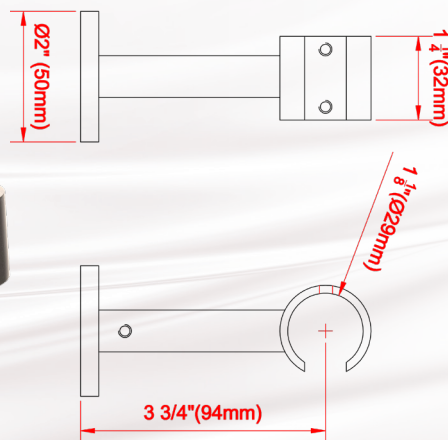

Inside Mount Bracket

Support Montage Intérieur
Dentro de Soporte de Montaje

WI-16IS

- Proj: 1" (27mm)