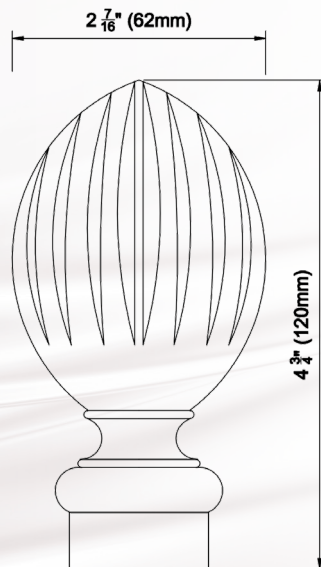

Fossil
WI-118F-46

Colours available:
Couleurs disponibles • Colores disponibles:

BL