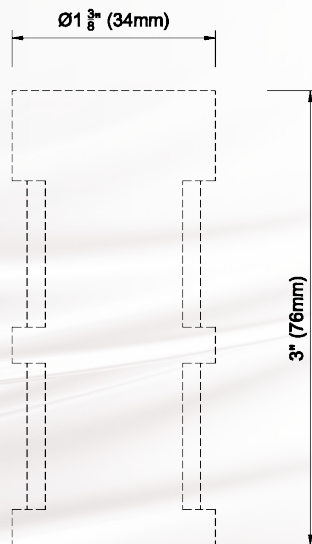

Window

WIC-118F-06

Colours available:
Couleurs disponibles • Colores disponibles:

BKN

CH