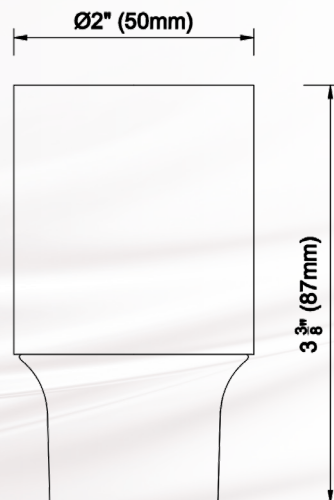

Crystal Crest

WI-118F-57

Colours available:
Couleurs disponibles • Colores disponibles:

- Real Crystal finials
- Embouts de vrai cristal
- Crystal remates verdaderos