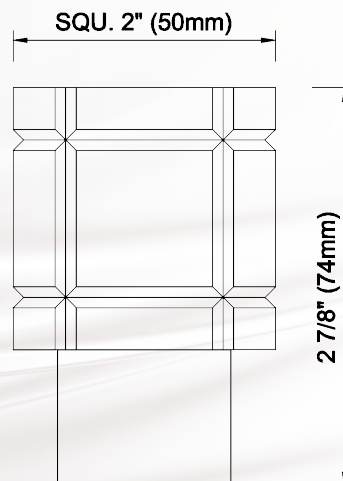

Colours available:
Couleurs disponibles • Colores disponibles:

BKN

BL

CH

MG

OG

PW

- Real Crystal finials
- Embouts de vrai cristal
- Crystal remates verdaderos

Crystal Square

WI-118F-55

Colours available:
Couleurs disponibles • Colores disponibles:

BKN

BL

CH

MG

OG

PW

- Real Crystal finials
- Embouts de vrai cristal
- Crystal remates verdaderos