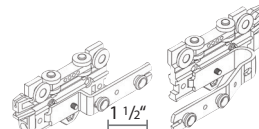

52502-25A/59A Overlap R
52504-25A/59A Underlap L-25
White, -59 Black
Master Carriers, 100/box

B8809-23-00 Overlap R
B8809-24-00 Underlap L
-00 White
Snap Master Carriers, 100/bag