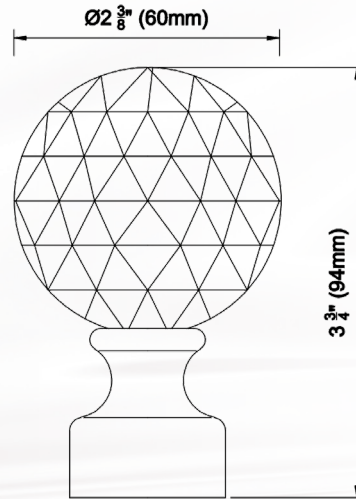

- Real Crystal finials
- Embouts de vrai cristal
- Crystal remates verdaderos

Colours available:
Couleurs disponibles • Colores disponibles:

Crystal Crest

WI-118F-57

Colours available:
Couleurs disponibles • Colores disponibles:

- Real Crystal finials
- Embouts de vrai cristal
- Crystal remates verdaderos