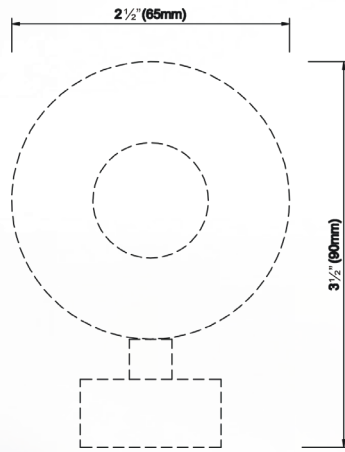

Colours available:
Couleurs disponibles • Colores disponibles:

BKN

CH

Disc w/ Acrylic Ball

WIC-118F-07B

Colours available:
Couleurs disponibles • Colores disponibles:

BKN

PW