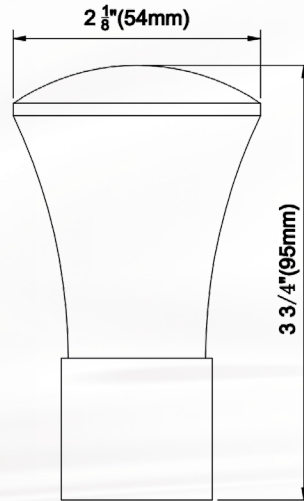

Colours available:
Couleurs disponibles • Colores disponibles:

BKN

BL

CH

MG

OG

ORB

PW

- Real Crystal finials
- Embouts de vrai cristal
- Crystal remates verdaderos

Ice Sculpture

WIC-118F-13

Colours available:
Couleurs disponibles • Colores disponibles:

BKN

BL

CH

MG

OG

PW