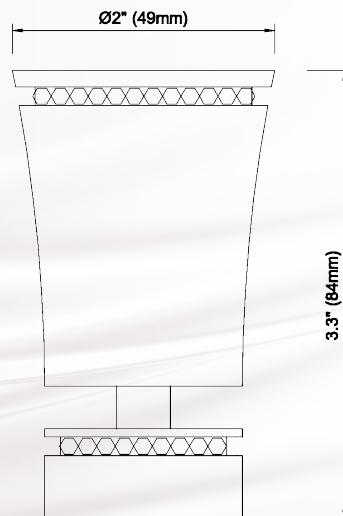

Iced Trumpet
WIC-118F-04

Colours available:
Couleurs disponibles • Colores disponibles: