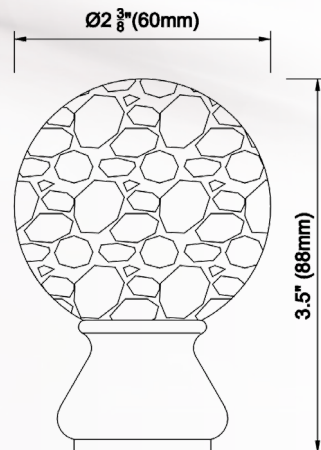

Colours available:
Couleurs disponibles • Colores disponibles:

BKN

BL

CH

MG

OG

ORB

PW