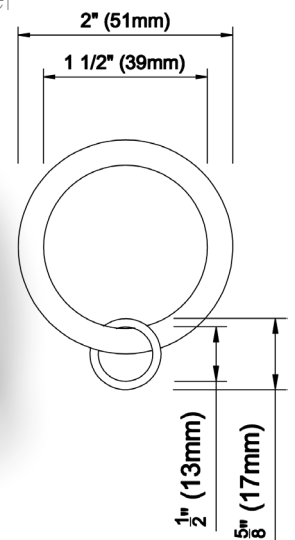

Large Ring w/ Eyelet

- 10 Pkgs of 10
- Available in: **BL MG OG ORB PW**

WI-118R9