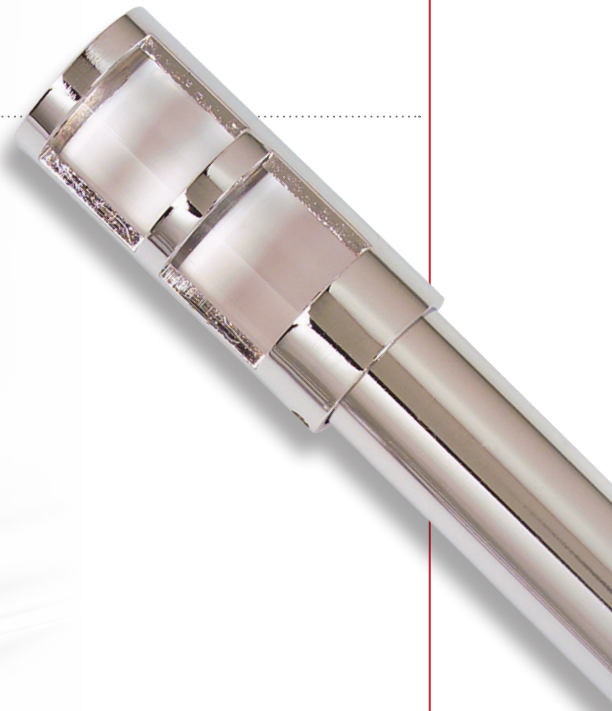

Window

WIC-118F-06

Colours available:
Couleurs disponibles • Colores disponibles:

BKN

CH