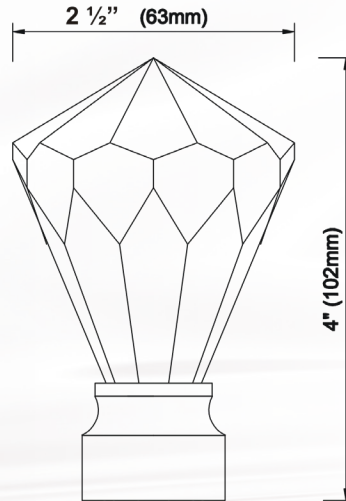

Colours available:
Couleurs disponibles • Colores disponibles:

BKN

BL

CH

MG

OG

PW

- Real Crystal finials
- Embouts de vrai cristal
- Crystal remates verdaderos

Crystal Square

WI-118F-55

Colours available:
Couleurs disponibles • Colores disponibles:

BKN

BL

CH

MG

OG

PW

- Real Crystal finials
- Embouts de vrai cristal
- Crystal remates verdaderos