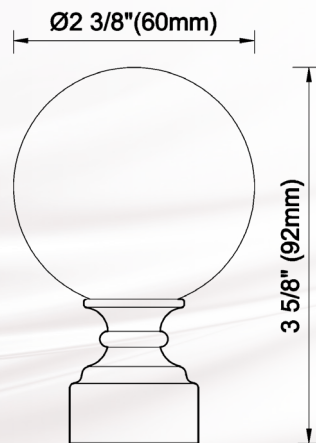

Ball
WI-118F-44

Colours available:
Couleurs disponibles • Colores disponibles: