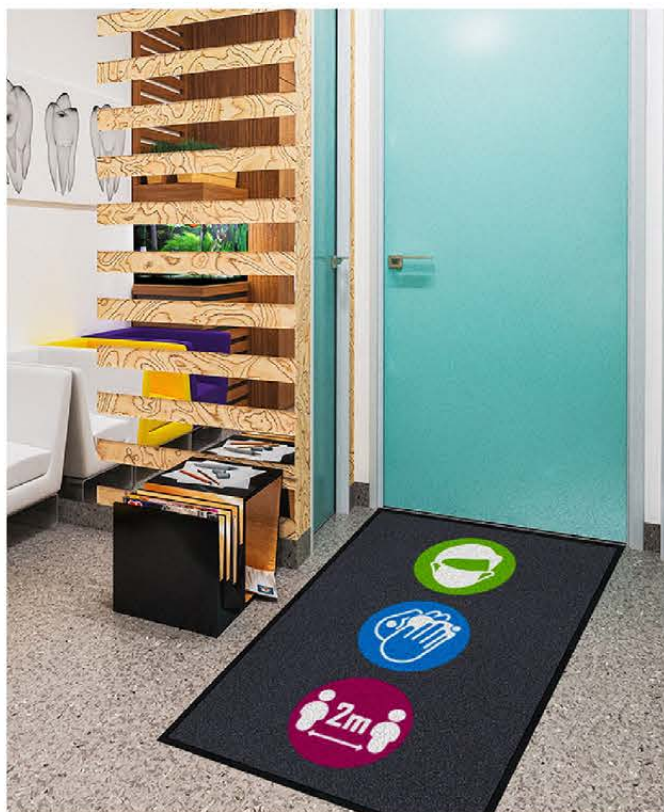

SOCIAL DISTANCING
HELP STOP SPREAD VIRUSES

GEN4831

Size :
85 x 120 cm
85 x 150 cm

GEN4832

Size :
85 x 120 cm
85 x 150 cm

SOCIAL DISTANCING HELP STOP SPREAD VIRUSES

GEN4833

Size :
85 x 120 cm
85 x 150 cm

GEN4836

Size :
85 x 120 cm
85 x 150 cm

SOCIAL DISTANCING WASH YOUR HANDS

GEN4857

Size :
85 x 120 cm
85 x 150 cm

GEN4858

Size :
85 x 120 cm
85 x 150 cm

 info@kleen-tex.co.th