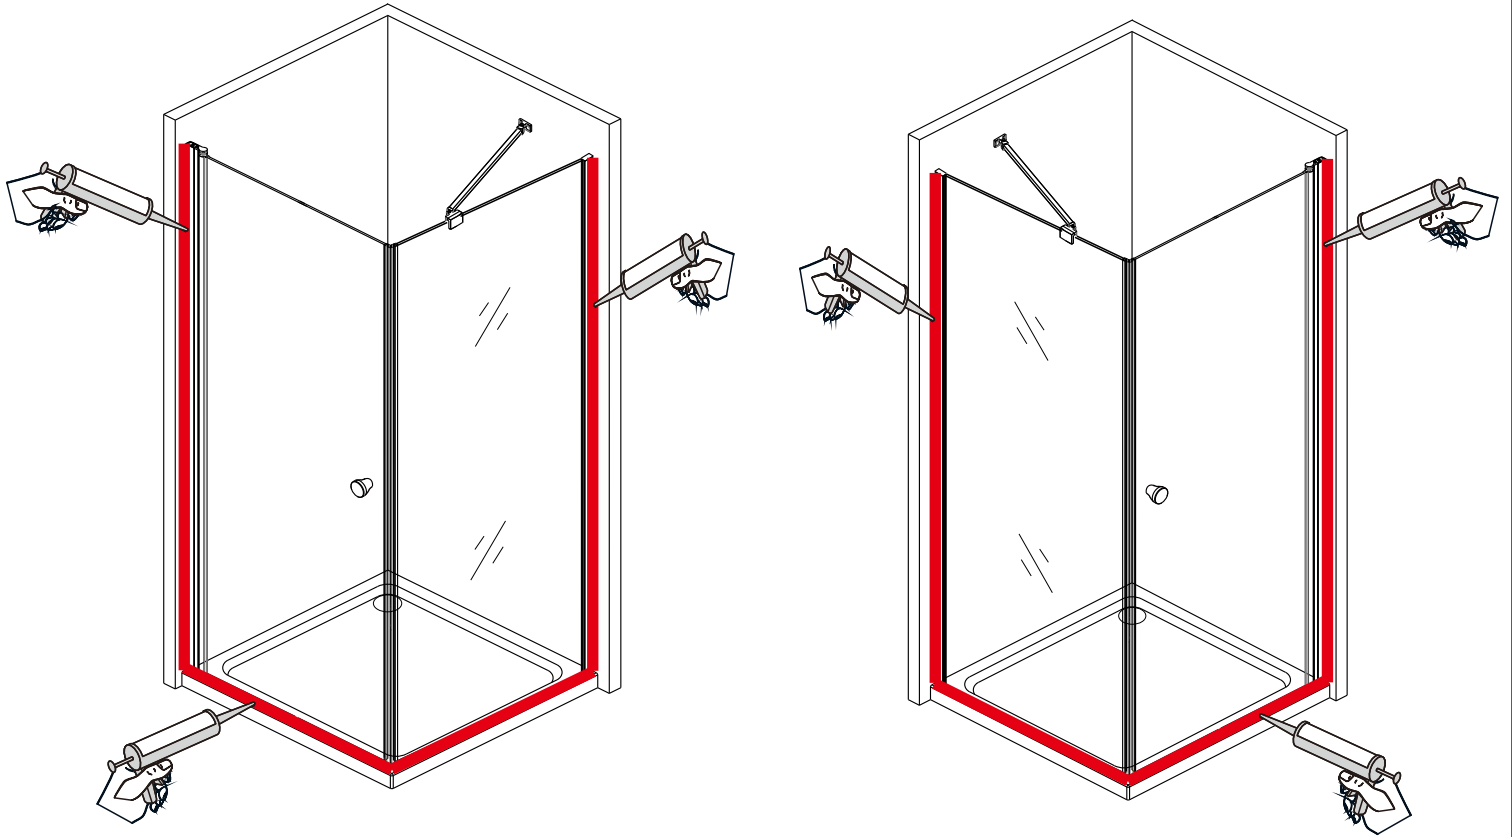

# 07

7		x 3
8		x 3
9		x 3 ST4*12
17		x 1
20		x 1
26		x 1

03		× 2
06	 ST4*40	× 2
21	 4mm	× 1
22		× 2
24		× 1
25		× 1

15  x 1

13	 X2 L R
14	 X1
23	 X1
29	 X2 L R

**EN** Do not use the shower enclosure for at least 24 hours in order to allow the silicone sealant to cure fully.