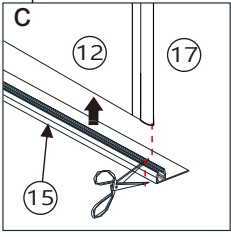

# 07

7		x 3
8		x 3
9		x 3 ST4*12
17		x 1
20		x 1
26		x 1

03		× 2
06	 ST4*40	× 2
21	 4mm	× 1
22		× 2
24		× 1
25		× 1

15  x 1

13	 X2 L R
14	 X1
23	 X1
29	 X2 L R

**EN** Do not use the shower enclosure for at least 24 hours in order to allow the silicone sealant to cure fully.