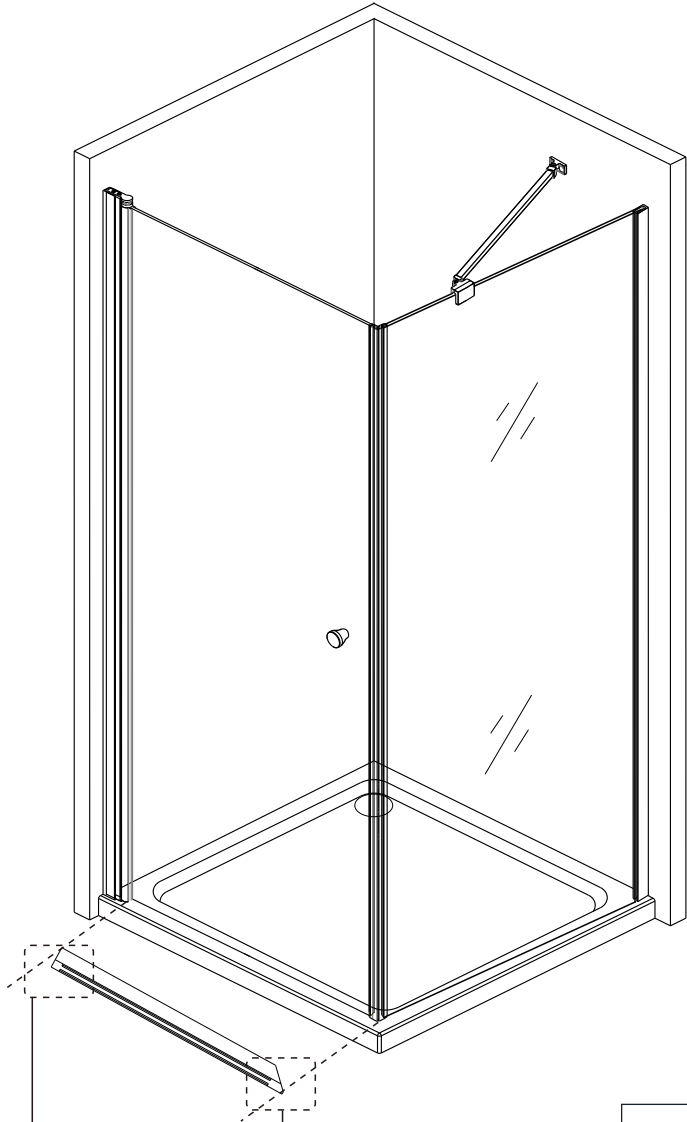

# 07

7		x 3
8		x 3
9		x 3 ST4*12
17		x 1
20		x 1
26		x 1

03		× 2
06	 ST4*40	× 2
21	 4mm	× 1
22		× 2
24		× 1
25		× 1

15  x 1

13	 X2 L R
14	 X1
23	 X1
29	 X2 L R

**EN** Do not use the shower enclosure for at least 24 hours in order to allow the silicone sealant to cure fully.