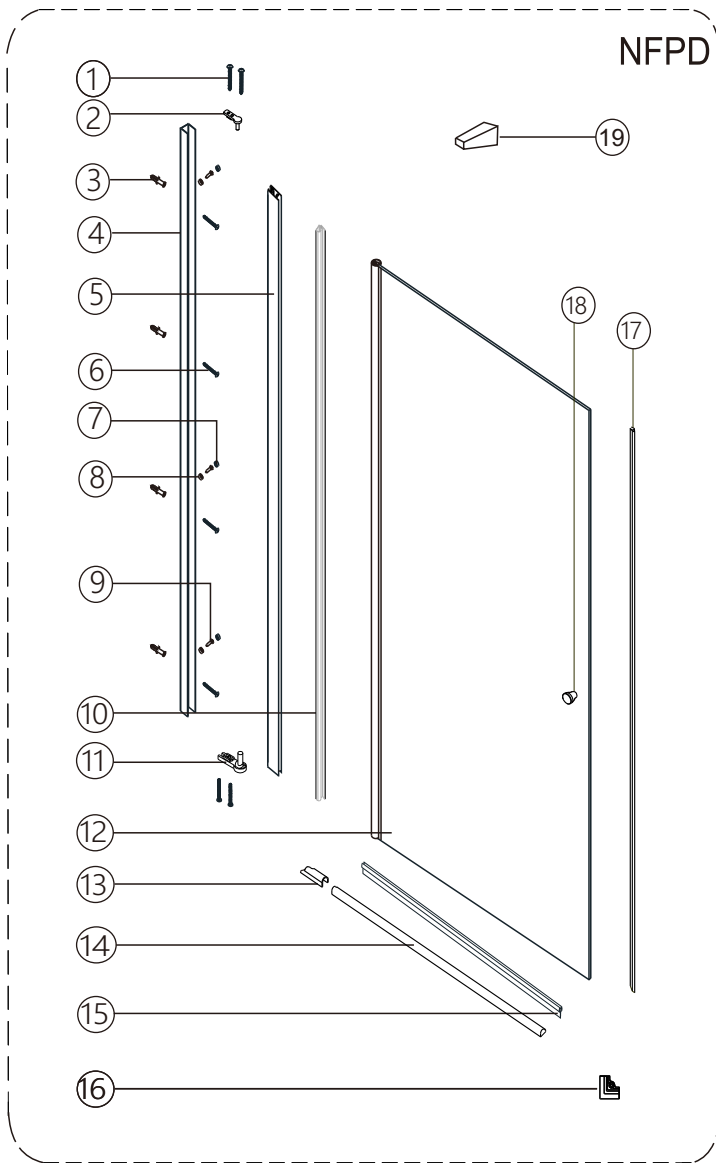

+

NFPD+NFPD

①	x8	②	x2	③	x10	④	x2	⑤	x2
⑥	x10	⑦	x6	⑧	x6	⑨	x6	⑩	x2
⑪	x2	⑫	x2	⑬	x4	⑭	x2	⑮	x2
⑯	x2	⑰	x2	⑱	x2	⑲	x4