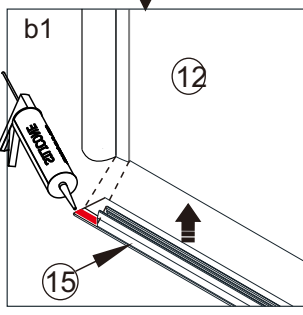

# 07

7		x 3
8		x 3
9		x 3 ST4*12
17		x 1
20		x 1
26		x 1

03		× 2
06	 ST4*40	× 2
21	 4mm	× 1
22		× 2
24		× 1
25		× 1

15  x 1

13	 X2 L R
14	 X1
23	 X1
29	 X2 L R

**EN** Do not use the shower enclosure for at least 24 hours in order to allow the silicone sealant to cure fully.