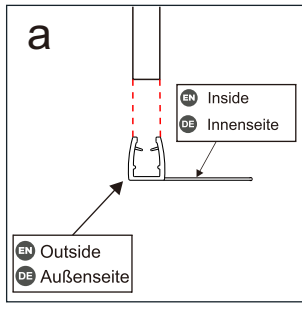

# 07

7		x 3
8		x 3
9		x 3 ST4*12
17		x 1
20		x 1
26		x 1

03		× 2
06	 ST4*40	× 2
21	 4mm	× 1
22		× 2
24		× 1
25		× 1

15  x 1

13	 X2 L R
14	 X1
23	 X1
29	 X2 L R

**EN** Do not use the shower enclosure for at least 24 hours in order to allow the silicone sealant to cure fully.