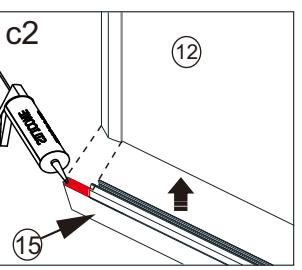

# 07

7		x 3
8		x 3
9		x 3 ST4*12
17		x 1
20		x 1
26		x 1

03		× 2
06	 ST4*40	× 2
21	 4mm	× 1
22		× 2
24		× 1
25		× 1

15  x 1

13	 X2 L R
14	 X1
23	 X1
29	 X2 L R

**EN** Do not use the shower enclosure for at least 24 hours in order to allow the silicone sealant to cure fully.