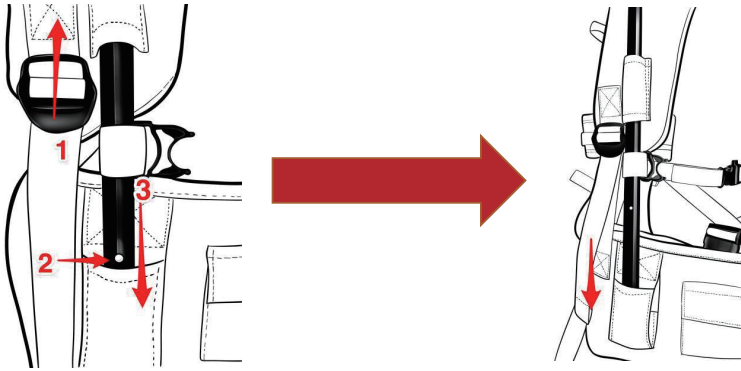

To Unfold:

Unbuckle the yellow strap from the backpack. Lift up the backrest until you hear a click, and reattach the backpack.

1. Loose the strap to make space for longer frame.
2. Push down the push pin to unlock the extension tube.
3. Pull the extension tube down to make it longer and engage the push pin again when the desire length is achieved.

Repeat for the other side.

To Fit:

First put on the carrier and tighten the hip belt right above your hip bone/belly button. Check and see if the top of your shoulder is aligned with the plastic hook (which is also holding the yellow strap) on the frame like this.

If the plastic hook is below the shoulder like this, you need to adjust the frame length by extending the tube with the push pin.

To Carry:

1. Unbuckle the child's 4-point harness to open up the seat and lift your child over your head and place the child behind your neck.
2. Buckle up the 4-point harness.
3. Hold the child's knees and push his/her bottom to the back of the seat so the child can sit up and adjust your shoulder strap under your armpit until you have enough space for your neck.
4. Tighten the child's hip belt.
5. Buckle up the child's ankle straps.

You are good to go!

Note:The shoulder straps for the child are adjustable and removable.

Sunshade:

Sunshade is inside the backrest. Take it out and open it up. Insert the two legs into the two slots on the backrest and buckle the two strings with to the side of the shoulder straps.