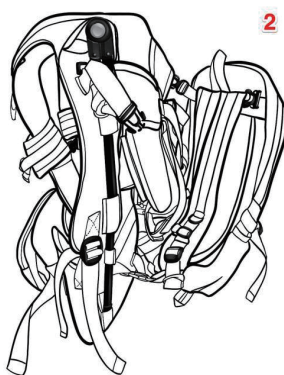

To Unfold:

Unbuckle the yellow strap from the backpack. Lift up the backrest until you hear a click, and reattach the backpack.