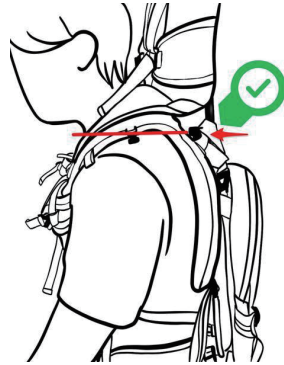

To Unfold:

Unbuckle the yellow strap from the backpack. Lift up the backrest until you hear a click, and reattach the backpack.

1. Loose the strap to make space for longer frame.
2. Push down the push pin to unlock the extension tube.
3. Pull the extension tube down to make it longer and engage the push pin again when the desire length is achieved.

Repeat for the other side.

To Fit:

First put on the carrier and tighten the hip belt right above your hip bone/belly button. Check and see if the top of your shoulder is aligned with the plastic hook (which is also holding the yellow strap) on the frame like this.

If the plastic hook is below the shoulder like this, you need to adjust the frame length by extending the tube with the push pin.

To Carry:

1. Unbuckle the child's 4-point harness to open up the seat and lift your child over your head and place the child behind your neck.
2. Buckle up the 4-point harness.
3. Hold the child's knees and push his/her bottom to the back of the seat so the child can sit up and adjust your shoulder strap under your armpit until you have enough space for your neck.
4. Tighten the child's hip belt.
5. Buckle up the child's ankle straps.