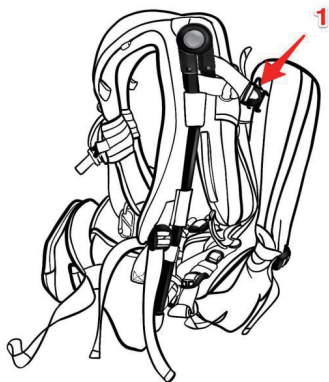

To Unfold:

Unbuckle the yellow strap from the backpack. Lift up the backrest until you hear a click, and reattach the backpack.