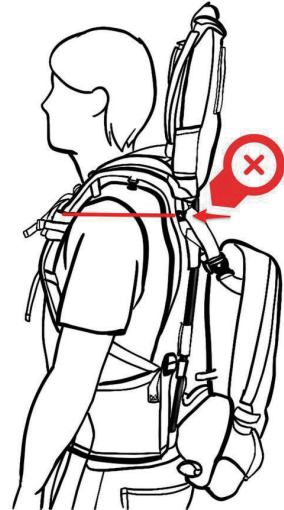

To Unfold:

Unbuckle the yellow strap from the backpack. Lift up the backrest until you hear a click, and reattach the backpack.

1. Loose the strap to make space for longer frame.
2. Push down the push pin to unlock the extension tube.
3. Pull the extension tube down to make it longer and engage the push pin again when the desire length is achieved.

Repeat for the other side.

To Fit:

First put on the carrier and tighten the hip belt right above your hip bone/belly button. Check and see if the top of your shoulder is aligned with the plastic hook (which is also holding the yellow strap) on the frame like this.

If the plastic hook is below the shoulder like this, you need to adjust the frame length by extending the tube with the push pin.

To Carry:

1. Unbuckle the child's 4-point harness to open up the seat and lift your child over your head and place the child behind your neck.
2. Buckle up the 4-point harness.
3. Hold the child's knees and push his/her bottom to the back of the seat so the child can sit up and adjust your shoulder strap under your armpit until you have enough space for your neck.
4. Tighten the child's hip belt.
5. Buckle up the child's ankle straps.