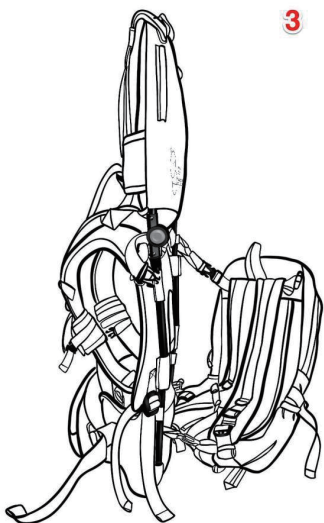

To Unfold:

Unbuckle the yellow strap from the backpack. Lift up the backrest until you hear a click, and reattach the backpack.