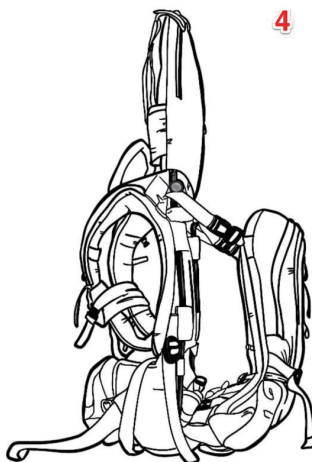

Quickstart Guide

For more instructions please go to
www.our-expedition.com

WARNING

FALL OR STRANGULATION HAZARD

Your child can slip through leg opening or fall out of product and suffer a serious head injury.

To Unfold:

Unbuckle the yellow strap from the backpack. Lift up the backrest until you hear a click, and reattach the backpack.

1. Loose the strap to make space for longer frame.
2. Push down the push pin to unlock the extension tube.
3. Pull the extension tube down to make it longer and engage the push pin again when the desire length is achieved.

If the plastic hook is below the shoulder like this, you need to adjust the frame length by extending the tube with the push pin.

To Carry:

1. Unbuckle the child's 4-point harness to open up the seat and lift your child over your head and place the child behind your neck.
2. Buckle up the 4-point harness.
3. Hold the child's knees and push his/her bottom to the back of the seat so the child can sit up and adjust your shoulder strap under your armpit until you have enough space for your neck.
4. Tighten the child's hip belt.
5. Buckle up the child's ankle straps.

You are good to go!

Note:The shoulder straps for the child are adjustable and removable.

Sunshade:

Sunshade is inside the backrest. Take it out and open it up. Insert the two legs into the two slots on the backrest and buckle the two strings with to the side of the shoulder straps.