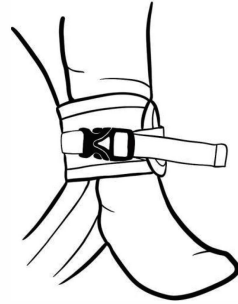

To Unfold:

Unbuckle the yellow strap from the backpack. Lift up the backrest until you hear a click, and reattach the backpack.

1. Loose the strap to make space for longer frame.
2. Push down the push pin to unlock the extension tube.
3. Pull the extension tube down to make it longer and engage the push pin again when the desire length is achieved.

Repeat for the other side.

To Fit:

First put on the carrier and tighten the hip belt right above your hip bone/belly button. Check and see if the top of your shoulder is aligned with the plastic hook (which is also holding the yellow strap) on the frame like this.

If the plastic hook is below the shoulder like this, you need to adjust the frame length by extending the tube with the push pin.

To Carry:

1. Unbuckle the child's 4-point harness to open up the seat and lift your child over your head and place the child behind your neck.
2. Buckle up the 4-point harness.
3. Hold the child's knees and push his/her bottom to the back of the seat so the child can sit up and adjust your shoulder strap under your armpit until you have enough space for your neck.
4. Tighten the child's hip belt.
5. Buckle up the child's ankle straps.