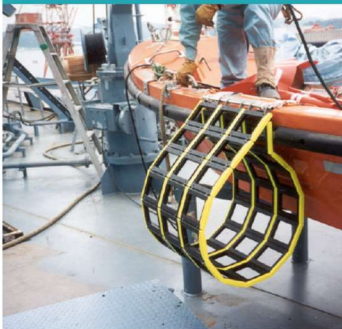

FAST RESCUE CRAFT KITS

The Jason's Cradle® FRC Kits are proven to aid in the safe and speedy recovery of man-overboard victims in the preferred horizontal position.

'JASON'S CRADLE®' QUITE SIMPLY WE SAVE LIVES...

They are currently in service globally with most Navies' and are considered a vital piece of safety equipment. The kits are SOLAS Approved and guaranteed for 3 years.

- The FRC kit consists of a Jason's Cradle® with stowage bag and a fixing kit that enables the Cradle to be deployed on both the port and starboard side as required.
- Deployment of the Cradle forms a non-collapsible scoop.
- The FRC approaches the casualty slowly, keeping them on the windward side and the casualty is guided into the Cradle headfirst.
- A strop is pulled to close the loop.
- A co-ordinated and methodical lift takes place and 'rolling' him over the tube into the rescue craft in the medically preferred horizontal position retrieves the casualty.
- Even with very heavy bodies the lift takes just a few seconds due to the Cradle's 2 to 1 mechanical advantage.

- Casualty Recovery
- Body Recovery
- Diver Support
- Boarding Ladder

JASON'S CRADLE® TECHNICAL SPECIFICATIONS

- Rungs: - Delrin 100T High Tensile Plastic
- Centre/End Caps: - Polyethylene LDPE & HDPE
- 316 Marine Grade Stainless Steel Link Components
- Stainless Steel Fasteners Used Throughout
- Fixing Clips Breaking Load 3200kg
- SOLAS Certification
- Tensile tested in excess of one metric tonne (2,205lbs)