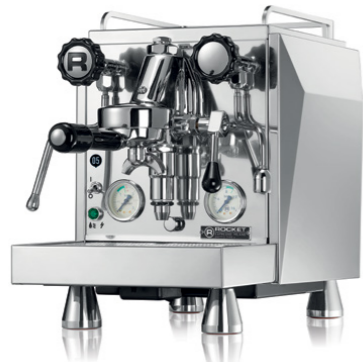

Technical Specifications

MODEL	PRESSURE PROFILE SYSTEM	PID PRESSURE CONTROL	SHOT TIMER	TOTAL BOILER CAPACITY (litres)	WATER FEED		WATTAGE	WIDTH MM	DEPTH MM	HEIGHT MM	WEIGHT KG
					HARD PLUMBING	RESERVOIR					
EPICA	Yes	Yes	Yes	5.5 (1.9 + 3.6)	Yes	Yes	220-240V; 50/60 Hz; 1600W	420	505	645*	42.4
R NINE ONE	Yes	Yes	Yes	5.5 (1.9 + 3.6)	Yes	Yes	220-240V; 50/60 Hz; 1600W	410	505	430	47.4
R 60V	Yes	Yes	Yes	2.38 (1.8 + 0.58)	Yes	Yes	220-240V; 50/60 Hz; 1650W	310	440	390	29.5
R CINQUANTOTTO	-	Yes	Yes	2.38 (1.8 + 0.58)	Yes	Yes	220-240V; 50/60 Hz; 1600W	310	440	385	29.0
Giotto Cronometro R	-	Yes	Yes	1.80	Yes	Yes	220-240V; 50/60 Hz; 1350W	335	420	400	27.8
Mozzafiato Cronometro R	-	Yes	Yes	1.80	Yes	Yes	220-240V; 50/60 Hz; 1350W	280	425	400	30.2

EPICA

R NINE ONE

R 60V

R CINQUANTOTTO

GIOTTO CRONOMETRO R

MOZZAFIATO CRONOMETRO R

*With lever in vertical position

Technical Specifications

MODEL	PRESSURE PROFILE SYSTEM	PID PRESSURE CONTROL	SHOT TIMER	TOTAL BOILER CAPACITY (litres)	WATER FEED		WATTAGE	WIDTH MM	DEPTH MM	HEIGHT MM	WEIGHT KG
					HARD PLUMBING	RESERVOIR					
Giotto Cronometro V	-	Yes	Yes	1.80	No	Yes	220-240V; 50/60 Hz; 1350W	335	420	400	23.0
Mozzafiato Cronometro V	-	Yes	Yes	1.80	No	Yes	220-240V; 50/60 Hz; 1350W	280	425	400	25.4
Porta Via	-	Yes	No	1.20 (0.47 + 0.73)	No	Yes	220-240V; 50/60 Hz; 1350W	200*	405*	535*	29.7
Appartamento	-	No	No	1.80	No	Yes	220-240V; 50/60 Hz; 1350W	274	425	360	20.0