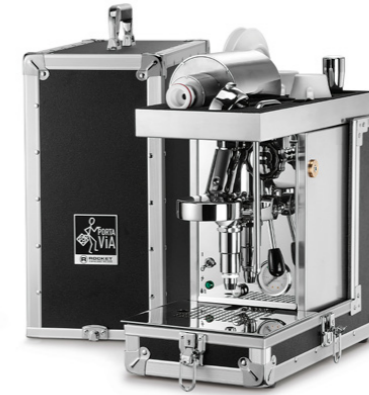

Technical Specifications

MODEL	PRESSURE PROFILE SYSTEM	PID PRESSURE CONTROL	SHOT TIMER	TOTAL BOILER CAPACITY (litres)	WATER FEED		WATTAGE	WIDTH MM	DEPTH MM	HEIGHT MM	WEIGHT KG
					HARD PLUMBING	RESERVOIR					
EPICA	Yes	Yes	Yes	5.5 (1.9 + 3.6)	Yes	Yes	220-240V; 50/60 Hz; 1600W	420	505	645*	42.4
R NINE ONE	Yes	Yes	Yes	5.5 (1.9 + 3.6)	Yes	Yes	220-240V; 50/60 Hz; 1600W	410	505	430	47.4
R 60V	Yes	Yes	Yes	2.38 (1.8 + 0.58)	Yes	Yes	220-240V; 50/60 Hz; 1650W	310	440	390	29.5
R CINQUANTOTTO	-	Yes	Yes	2.38 (1.8 + 0.58)	Yes	Yes	220-240V; 50/60 Hz; 1600W	310	440	385	29.0
Giotto Cronometro R	-	Yes	Yes	1.80	Yes	Yes	220-240V; 50/60 Hz; 1350W	335	420	400	27.8
Mozzafiato Cronometro R	-	Yes	Yes	1.80	Yes	Yes	220-240V; 50/60 Hz; 1350W	280	425	400	30.2

EPICA

R NINE ONE

R 60V

R CINQUANTOTTO

GIOTTO CRONOMETRO R

MOZZAFIATO CRONOMETRO R

*With lever in vertical position

Technical Specifications

MODEL	PRESSURE PROFILE SYSTEM	PID PRESSURE CONTROL	SHOT TIMER	TOTAL BOILER CAPACITY (litres)	WATER FEED		WATTAGE	WIDTH MM	DEPTH MM	HEIGHT MM	WEIGHT KG
					HARD PLUMBING	RESERVOIR					
Giotto Cronometro V	-	Yes	Yes	1.80	No	Yes	220-240V; 50/60 Hz; 1350W	335	420	400	23.0
Mozzafiato Cronometro V	-	Yes	Yes	1.80	No	Yes	220-240V; 50/60 Hz; 1350W	280	425	400	25.4
Porta Via	-	Yes	No	1.20 (0.47 + 0.73)	No	Yes	220-240V; 50/60 Hz; 1350W	200*	405*	535*	29.7
Appartamento	-	No	No	1.80	No	Yes	220-240V; 50/60 Hz; 1350W	274	425	360	20.0

GIOTTO CRONOMETRO V

MOZZAFIATO CRONOMETRO V

APPARTAMENTO

PORTA VIA

*Port Via outside of case, ready to operate physical dimensions