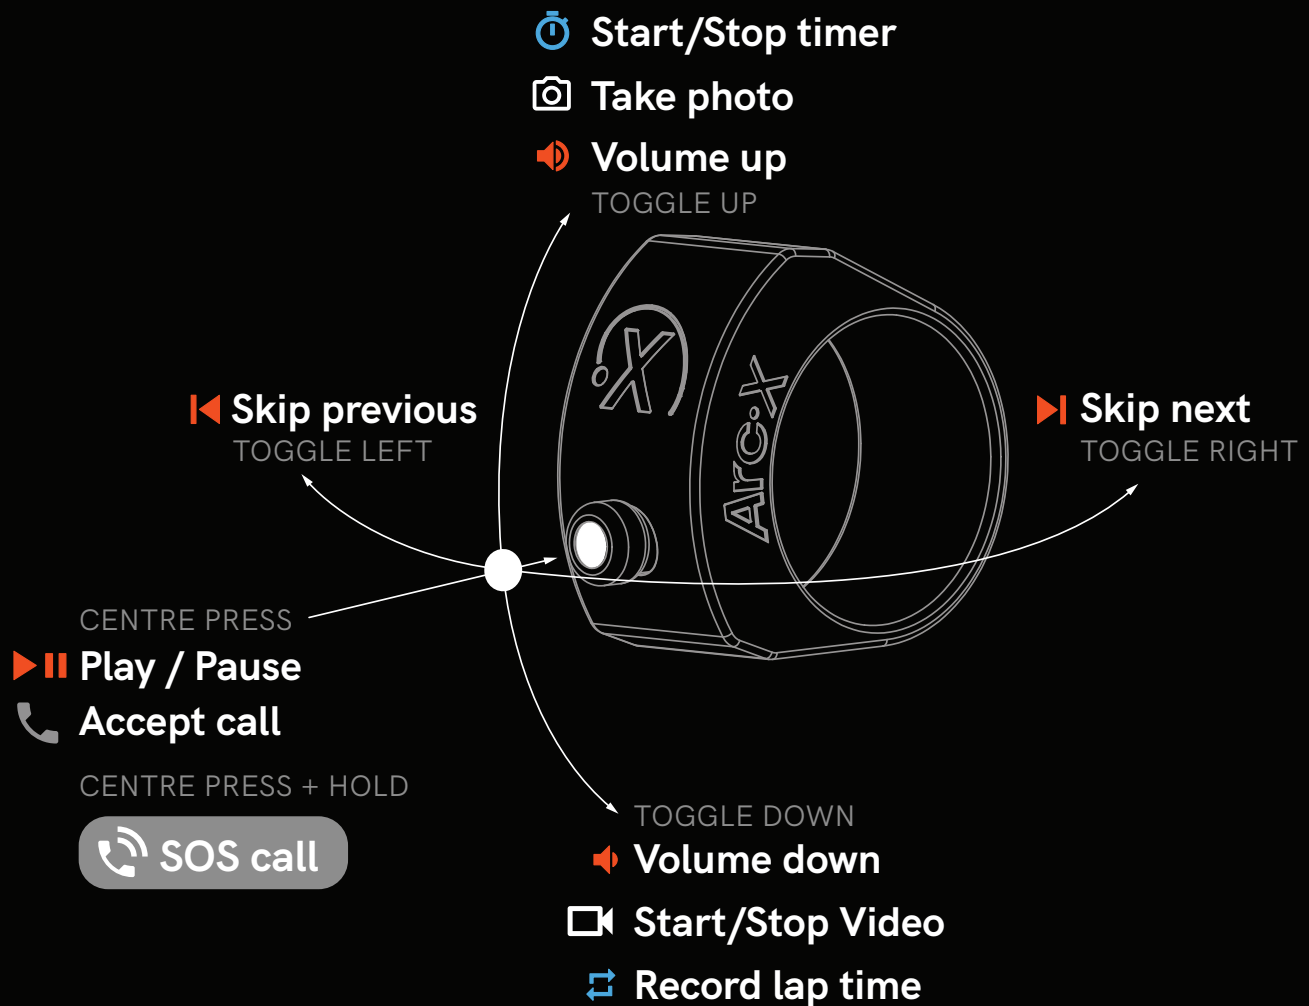

To cover all your training needs, ArcX has five modes

Playlist mode

ArcX works with all major music apps including Spotify, Apple Music, Audible, Soundcloud and YouTube.

Camera mode

Use ArcX to control sports cameras and smart phones to capture selfies, group photos and action shots.

Stopwatch mode

Use ArcX to take your split and lap times. You can still listen to and control music when the stopwatch function is active.

Call modes

The SOS call function can be triggered from any mode by pressing and holding the centre button for five seconds. This calls the emergency services number in your region and also sends an SMS requesting help along with a Google map link of your current location.

Everything else mode

Use ArcX as a remote control for your phone to take selfies and TikTok videos or use it to control sports cameras, wireless speakers, e-skateboards, AR/VR glasses, laptops, desktops, TVs and any other Bluetooth enabled gadget or device.