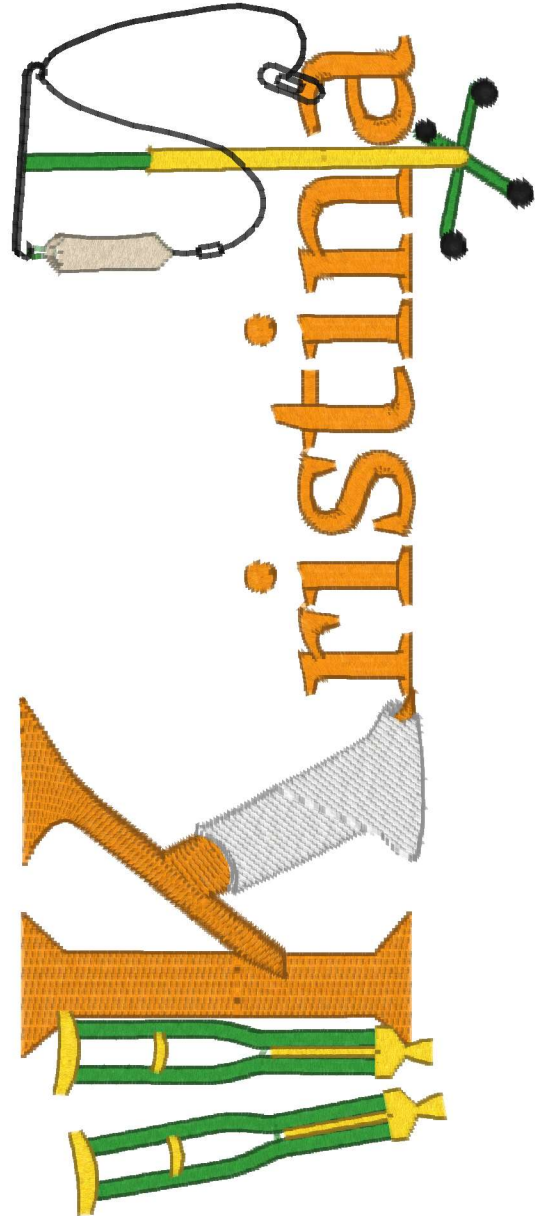

sds2640

E:\2020 StitchDelight\SDS2601-SDS2700
Printed 06/10/2020

Sds2640.pes

2.70x6.28 inches; 9,007 stitches
6 thread changes; 6 colors

- 1. Clay Brown
- 2. White
- 3. Emerald Green
- 4. Khaki
- 5. Warm Gray
- 6. Black

Design Notes: