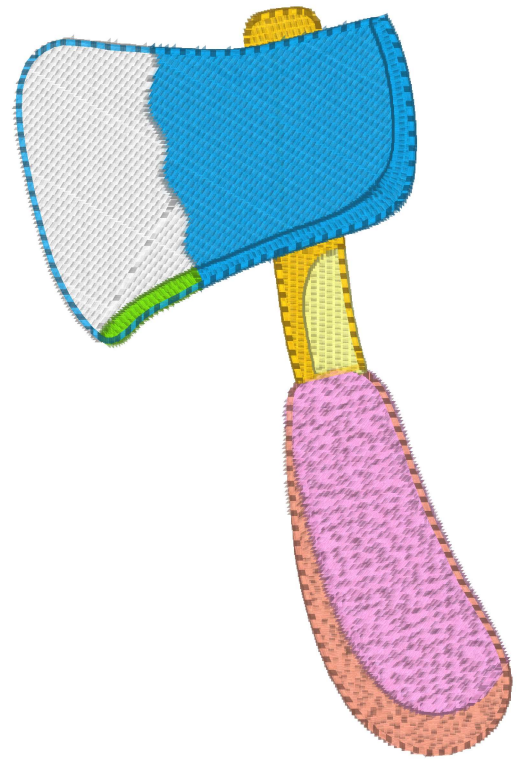

2.58x3.88 inches; 6,784 stitches
11 thread changes; 7 colors

- 1. Salmon Pink
- 2. Pink
- 3. Salmon Pink
- 4. Pumpkin
- 5. Lemon Yellow
- 6. Pumpkin
- 7. Electric Blue
- 8. White
- 9. Electric Blue
- 10. Lime Green
- 11. Electric Blue

Design Notes: