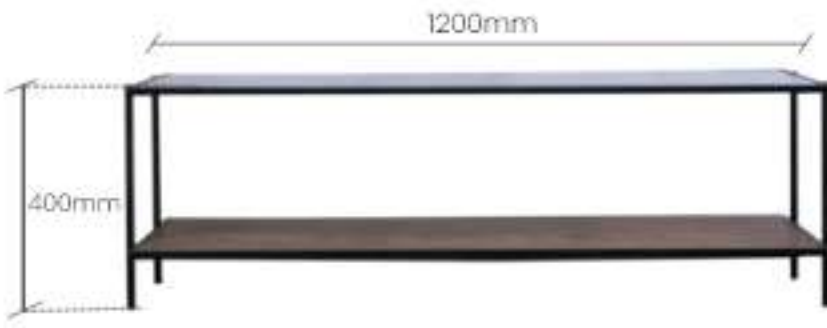

L I D O

A sleek and smooth experience in the middle of your seating area, adding to your extensive comfort and luxury. The Lido center table with its light structure and symmetric design is an epitome of perfection and beauty. Add this immaculate piece to your living room to enhance the aesthetic