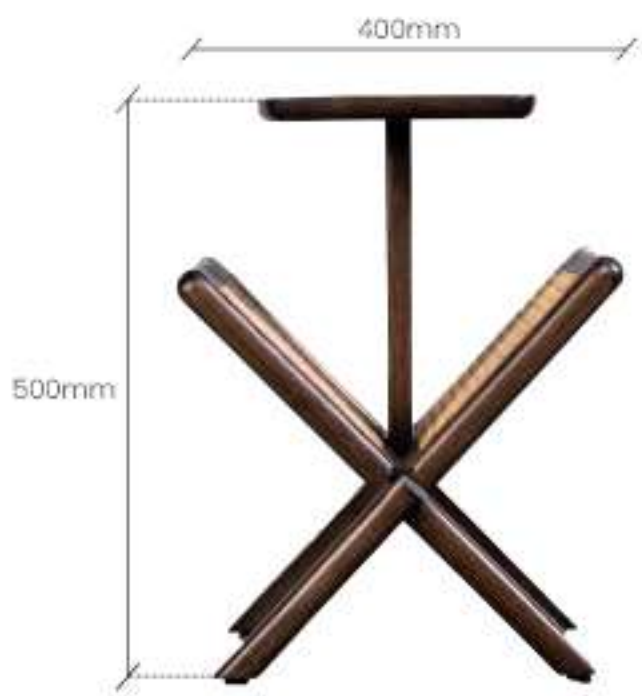

L I D O

A sleek and smooth experience in the middle of your seating area, adding to your extensive comfort and luxury. The Lido center table with its light structure and symmetric design is an epitome of perfection and beauty. Add this immaculate piece to your living room to enhance the aesthetic

S T O N E

Curved at the edges with a solid square top, the tea table is charming in its own way. The single legged T shaped structure makes it cover a very little space leaving its surrounding light and pleasant. Match it with your sofa set to complete the authentic display of sophistication and grace.