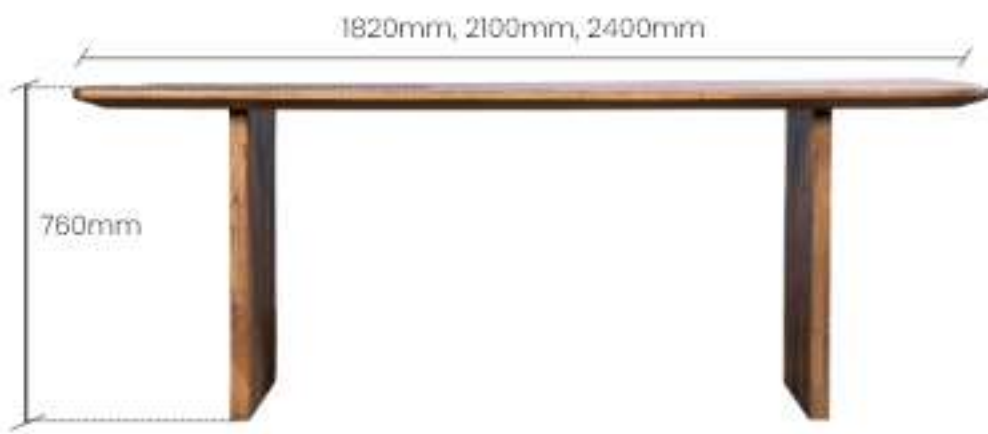

A L M A

The traditional wooden table with soft edges and minimal diversion. The glossy finish of the table top is noticeable from a distance which catches your eye in an instant. The linear nature of the base gives it a firm support and the wide legs make it sturdy and fixated. Though the lightness in volume is a plus for portability.