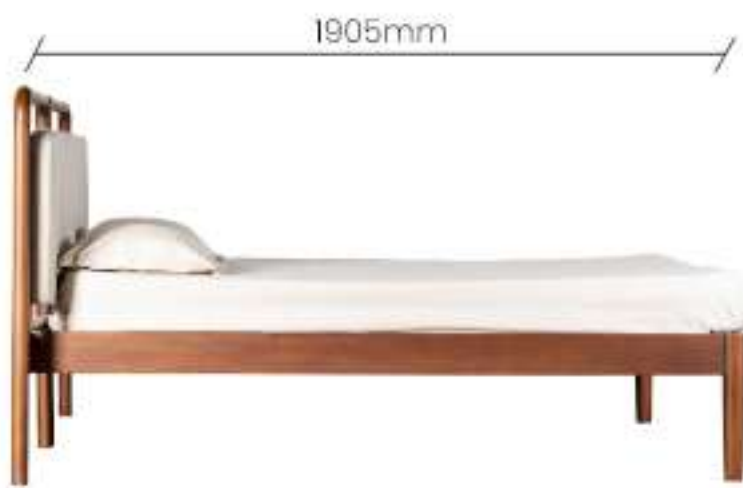

BED

D I A

This four post bed made from sustainable solid ash wood is Sophisticated , Classic and impeccable in your exceptional coastal cottage or bungalow. Perfect in any bedroom where elegance and comfort combine. Beautiful finishes further enhance the texture and grain of this wonderful piece

I R I N E

Add a touch of contemporary elegance to the comfort of your bedroom with this low profile designed bed. The design makes it closer to the ground and creates a wide- open feel, adding spaciousness to your corner. The additional charm is the head side platform that gives you an ease of access as well as convenience.