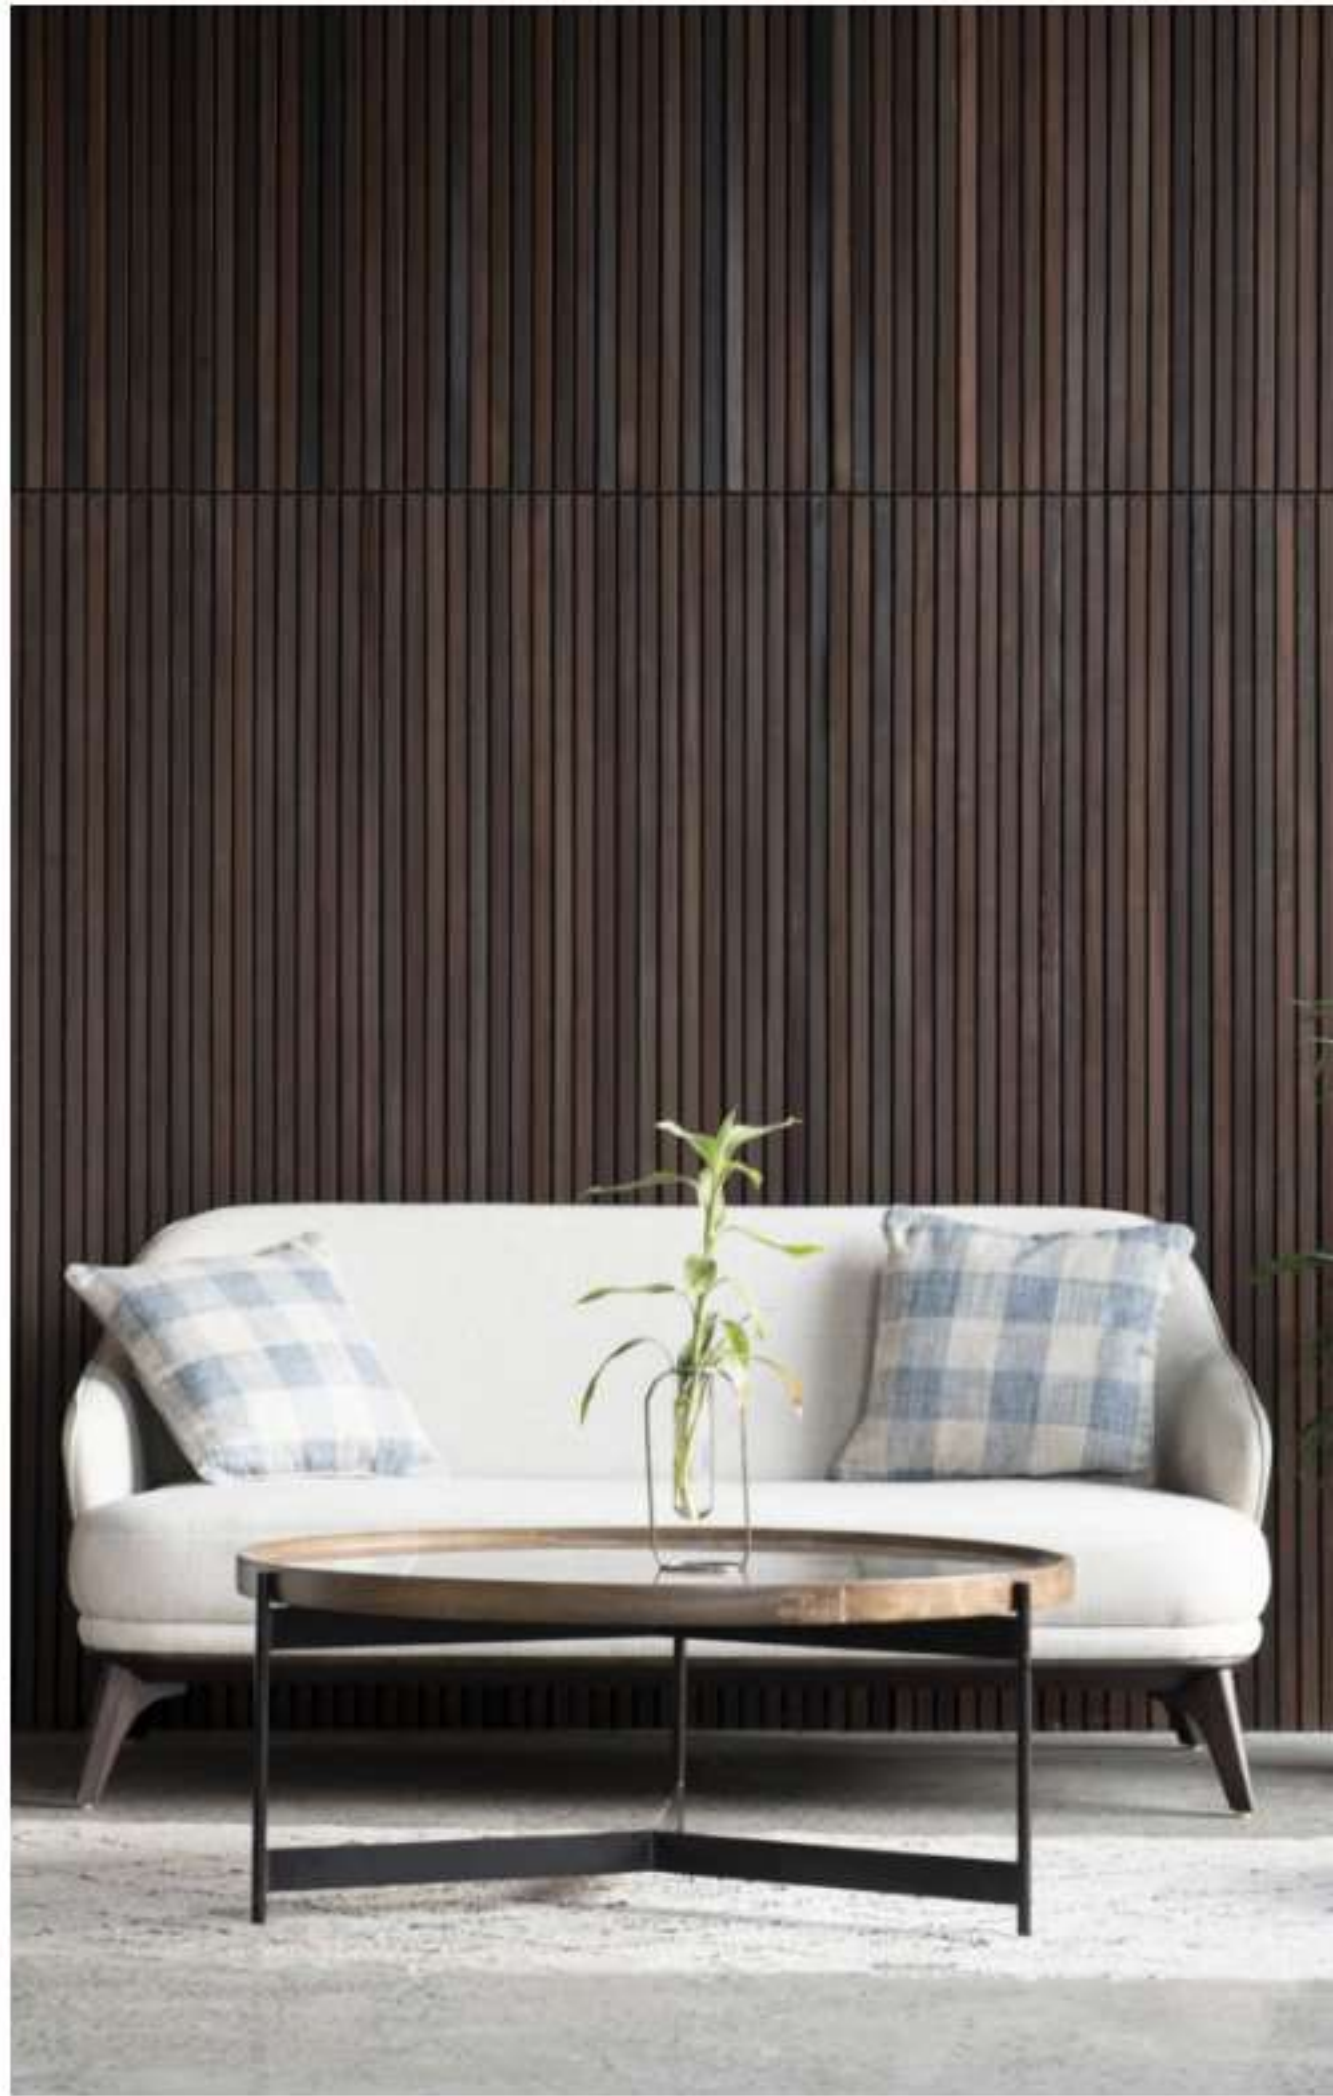

870mm

750mm

1560mm

F I L I

With a seamless back and thin armrest enhancing the extravagant design of this sofa, it is built with the thought of an exemplary lifestyle and outstanding interiors. Its compact yet carefully designed seat makes it an absolute fit for any surroundings and the gentle fabric gives an aesthetic feel to your skin.