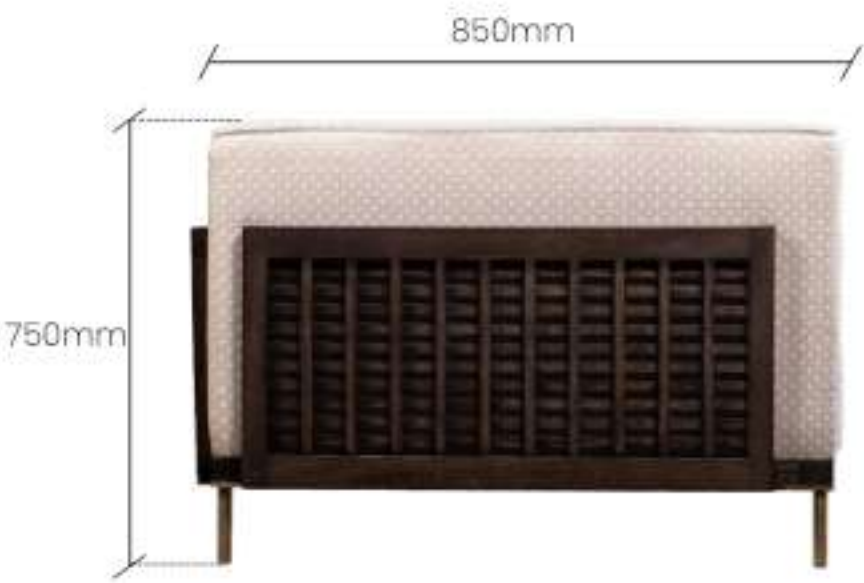

MAGALI

Essential lines and comfortable volumes set the mark of a contemporary design. Characterized by the additional platform at one side it is multifunctional in role. The enveloping design of the finely polished wood gives it a cozy and welcoming look, making it an exceptional piece for you to add to your collection.