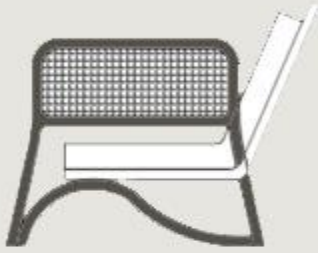

T A R A

Thoughtfully curated pieces for a renewed sense of home

Intricate detail of Cane and modern shape of furniture creates a wonderful juxtaposition of style and feeling.

Our Furniture is made from seasoned Solid wood that undergoes a 3-step treatment for protection against borers and is kiln-dried for moisture control.

This set is inspired by Scandinavian design - the seating accompanied by comfy cushions is sure to add a hint of coziness to your living space. The coffee table follows the language of the seating, with tapered legs and a caned detail on sofa adds an artisanal touch to the overall design.

a touch of
artistry

T A R A

Diwan series

Removable Cushion and its cover

Flexible Design

TARA

Dining collection

Offering comfort and style in equal measure, Tara pairs clean lines with a sleek finish for a contemporary feel. The perfect accompaniment to your dining spaces.