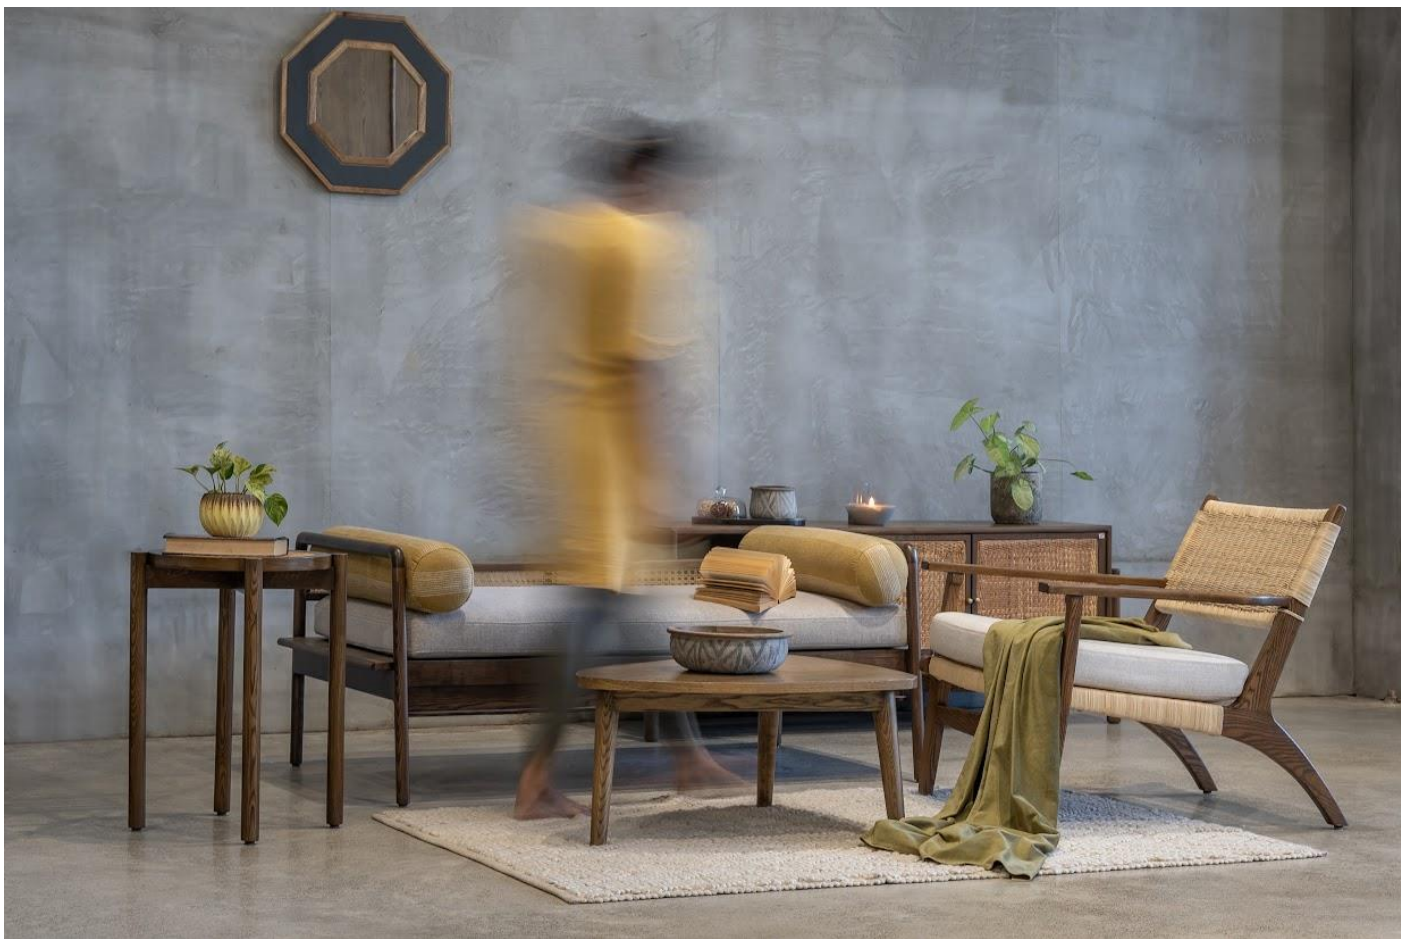

This set is inspired by Scandinavian design - the seating accompanied by comfy cushions is sure to add a hint of coziness to your living space. The coffee table follows the language of the seating, with tapered legs and a caned detail on sofa adds an artisanal touch to the overall design.

a touch of
artistry

T A R A

Diwan series

Removable Cushion and its cover

Flexible Design

TARA

Dining collection

Offering comfort and style in equal measure, Tara pairs clean lines with a sleek finish for a contemporary feel. The perfect accompaniment to your dining spaces.

This handcrafted dining chair is a classic design from our Homework that is high on comfort & aesthetic appeal.

Homework living furniture

KOCHI | CALICUT

Contact us - 8157939000

www.homeworkliving.in