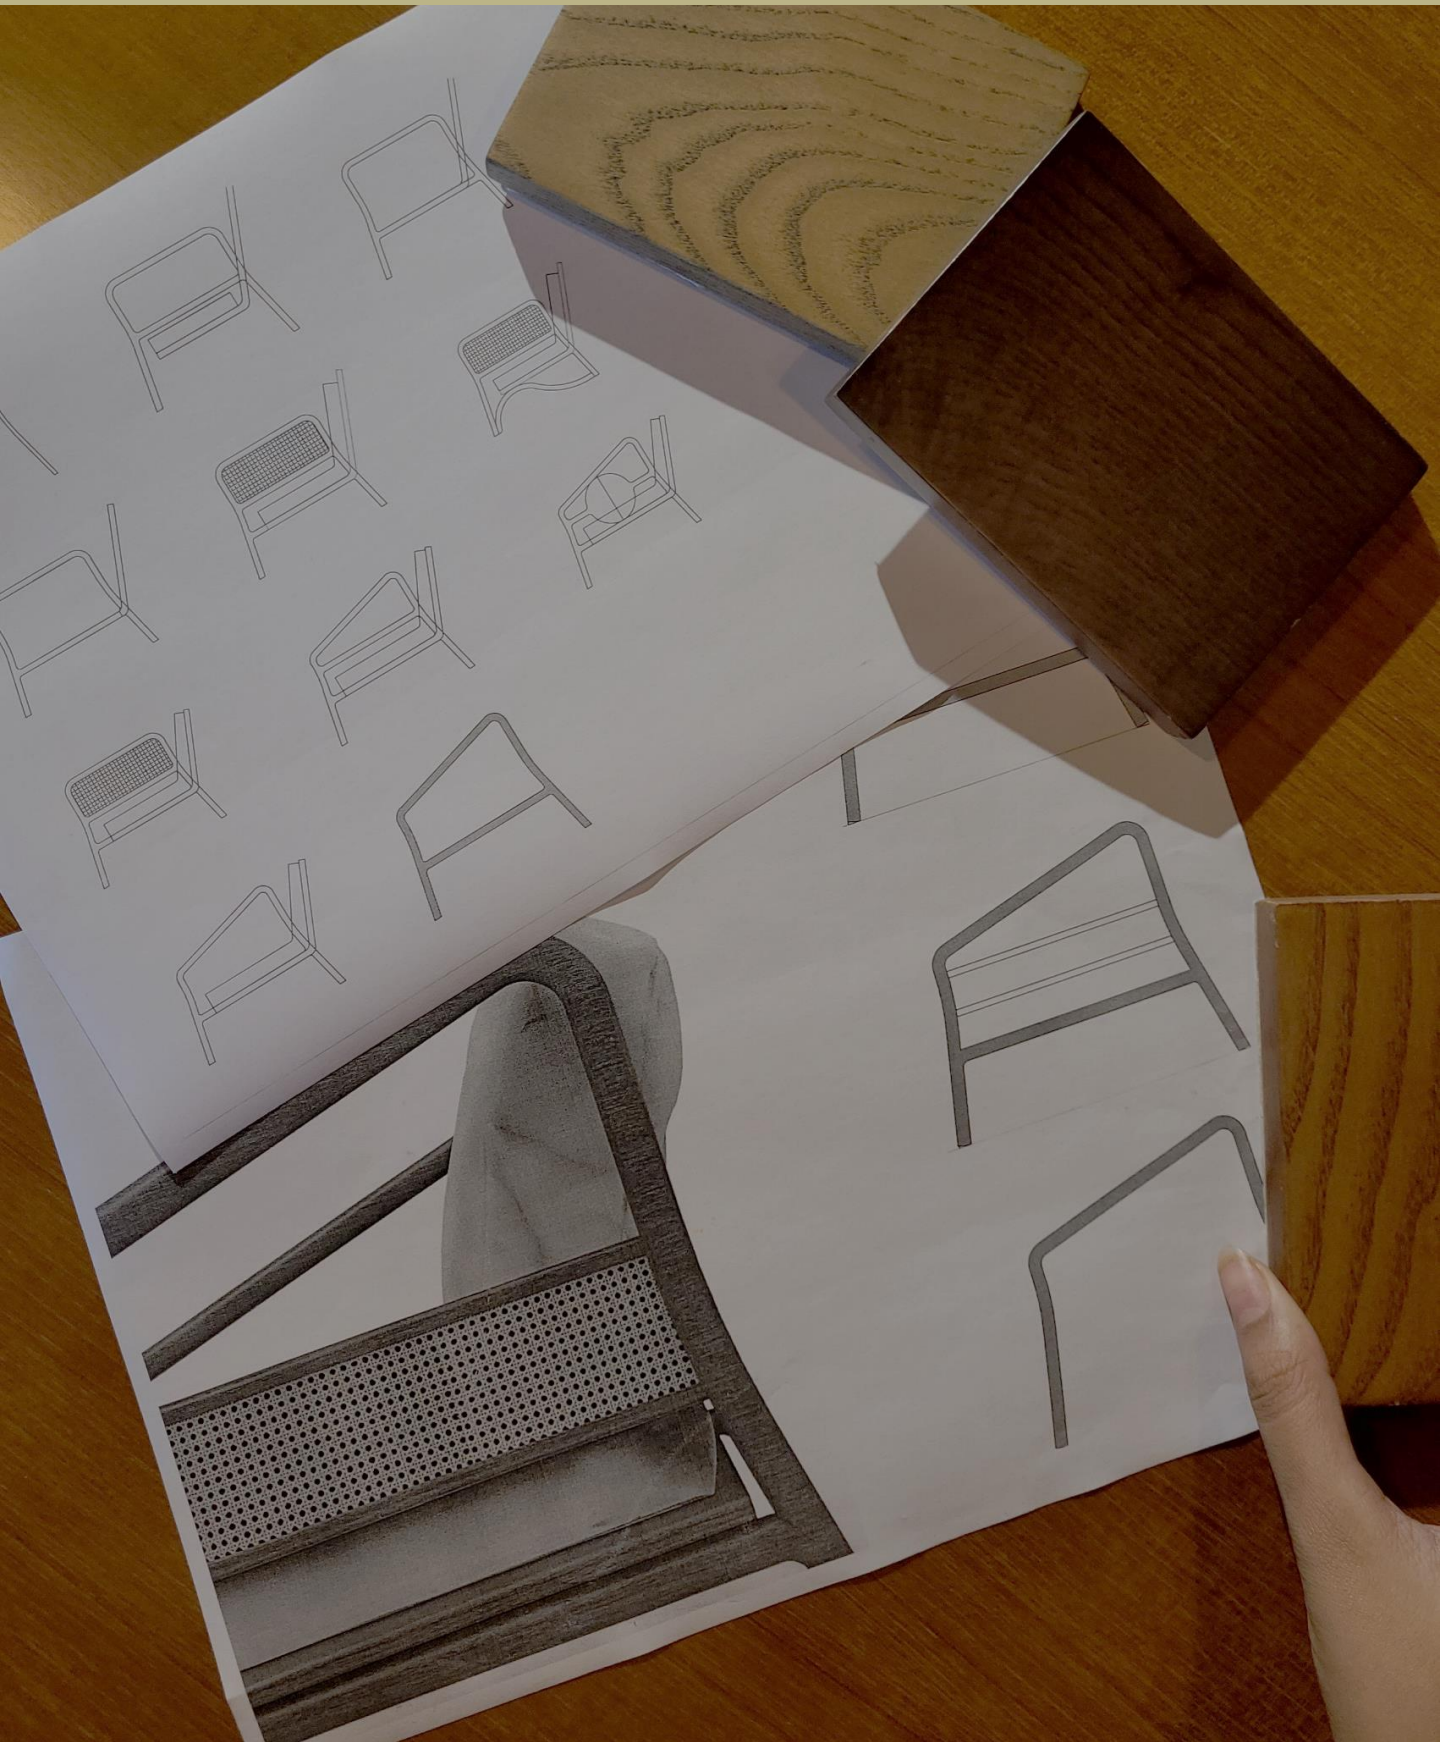

Polishing is a great way to bring out wood's natural qualities, restore its shine and even highlight its grains. After a lot of brainstorming sessions – we picked the right polish shade and Fabric that enhances your living space.