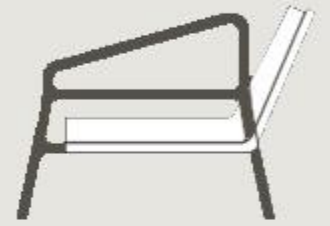

T A R A

Thoughtfully curated pieces for a renewed sense of home

Intricate detail of Cane and modern shape of furniture creates a wonderful juxtaposition of style and feeling.

Our Furniture is made from seasoned Solid wood that undergoes a 3-step treatment for protection against borers and is kiln-dried for moisture control.