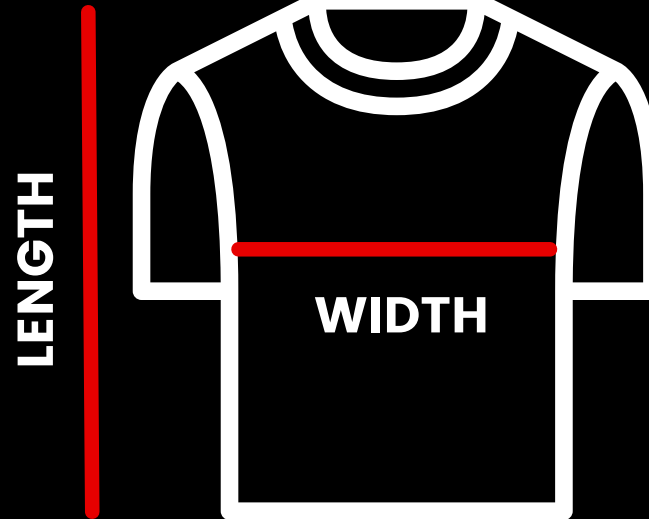

JIMMY JAMMYS

TEES SIZE CHART

SIZE

LENGTH

WIDTH

SIZE	LENGTH	WIDTH
Small	70cm	52cm
Medium	72cm	54cm
Large	74cm	56cm
Extra Large	76cm	58cm
2 X Extra Large	78cm	60cm