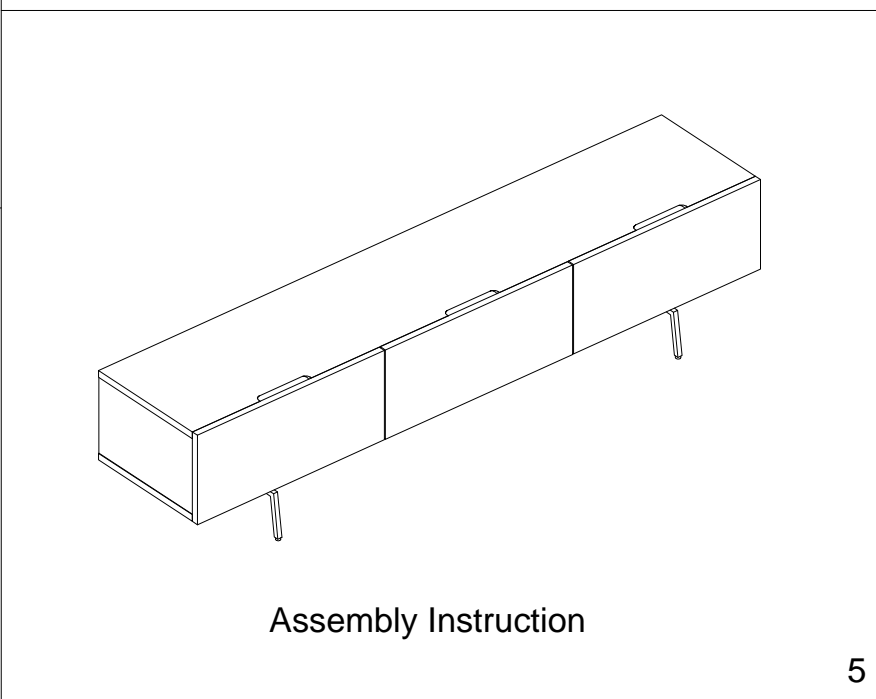

Parts list

Units: mm

NO	Name	Size	Qty	Note
A	fittings	∅15*10	24	
B	fittings	M6*35	24	
C	chip	30*8*8	16	
D	screw	∅3.5*12	56	
E	hinge		6	
F	screw	M6*12	16	
G		M8*25	2	
H	hinge		3	
I	cap		24	
J	wire case	∅60	2	
K	hexagon key	M6	1	
L		M4	1	

Assembly Instruction

Low Cabinet

Model No: CBW56-165-LA

Size: 1650*352*380