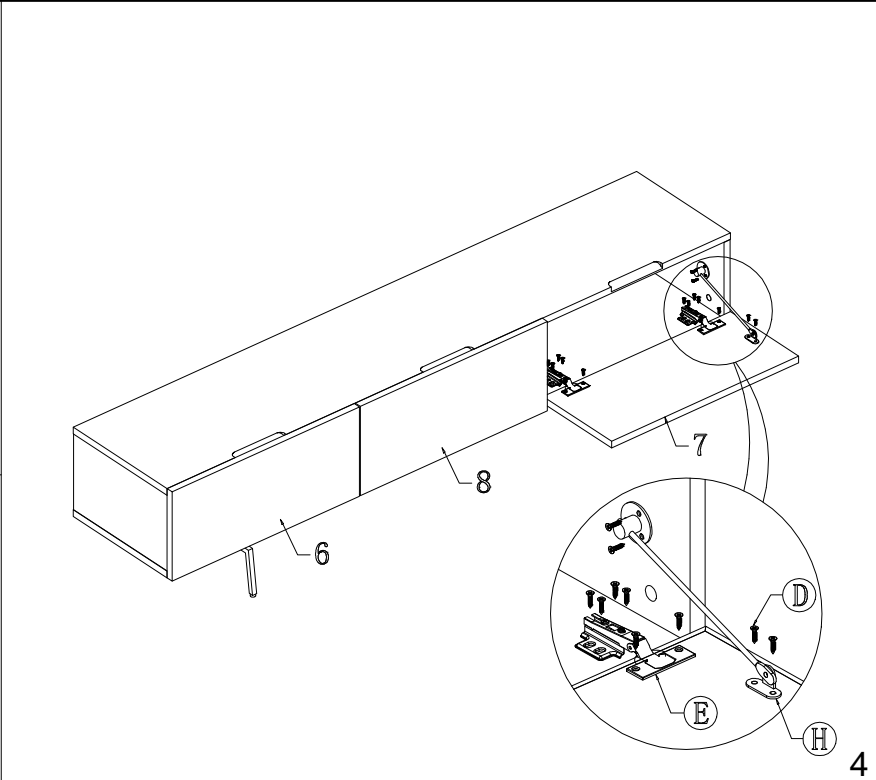

Parts list

Units: mm

NO	Name	Size	Qty	Note
A	fittings	∅15*10	24	
B	fittings	M6*35	24	
C	chip	30*8*8	16	
D	screw	∅3.5*12	56	
E	hinge		6	
F	screw	M6*12	16	
G		M8*25	2	
H	hinge		3	
I	cap		24	
J	wire case	∅60	2	
K	hexagon key	M6	1	
L		M4	1	

Assembly Instruction

Low Cabinet

Model No: CBW56-165-LA

Size: 1650*352*380