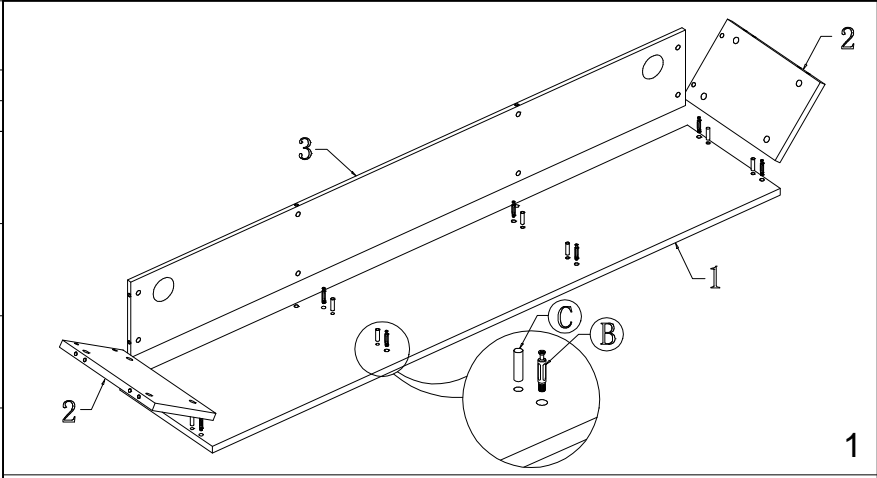

Parts list

Units: mm

NO	Name	Size	Qty	Note
A	fittings	∅15*10	24	
B	fittings	M6*35	24	
C	chip	30*8*8	16	
D	screw	∅3.5*12	56	
E	hinge		6	
F	screw	M6*12	16	
G		M8*25	2	
H	hinge		3	
I	cap		24	
J	wire case	∅60	2	
K	hexagon key	M6	1	
L		M4	1	

Assembly Instruction

Low Cabinet

Model No: CBW56-165-LA

Size: 1650*352*380