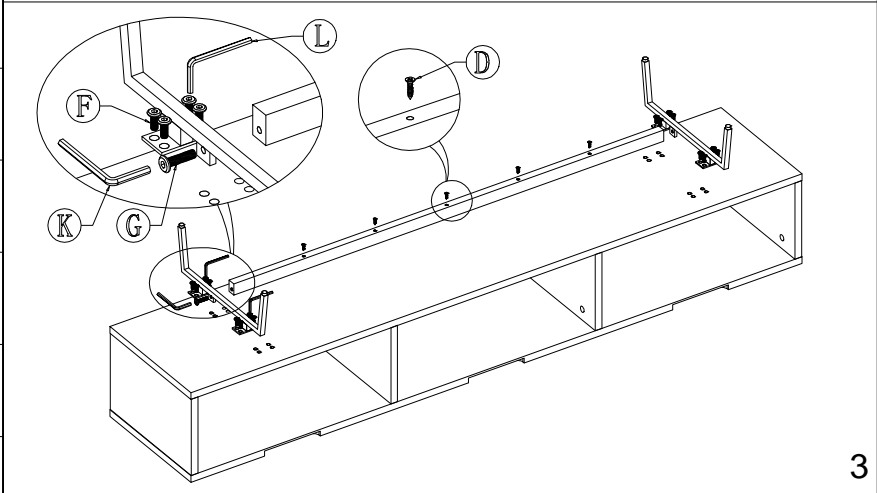

Parts list

Units: mm

NO	Name	Size	Qty	Note
A	fittings	∅15*10	24	
B	fittings	M6*35	24	
C	chip	30*8*8	16	
D	screw	∅3.5*12	56	
E	hinge		6	
F	screw	M6*12	16	
G		M8*25	2	
H	hinge		3	
I	cap		24	
J	wire case	∅60	2	
K	hexagon key	M6	1	
L		M4	1	

Assembly Instruction

Low Cabinet

Model No: CBW56-165-LA

Size: 1650*352*380