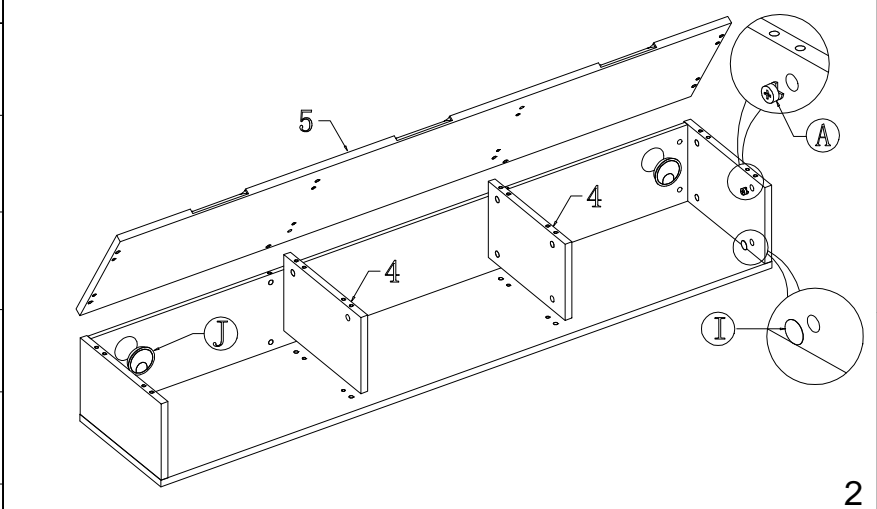

Parts list

Units: mm

NO	Name	Size	Qty	Note
A	fittings	∅15*10	24	
B	fittings	M6*35	24	
C	chip	30*8*8	16	
D	screw	∅3.5*12	56	
E	hinge		6	
F	screw	M6*12	16	
G		M8*25	2	
H	hinge		3	
I	cap		24	
J	wire case	∅60	2	
K	hexagon key	M6	1	
L		M4	1	

Assembly Instruction

Low Cabinet

Model No: CBW56-165-LA

Size: 1650*352*380