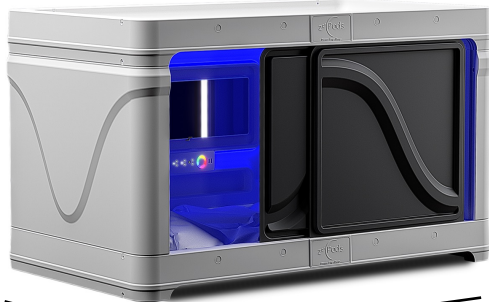

BUILD YOUR SLEEP

ABOUT OUR ZPODS® BEDS

MODELS & DIMENSIONS

zPods® Gen 2 Single

height
4.25 feet

width
4.25 feet

length
7.25 feet

zPods® Gen 2 Double

height
7.8 feet

width
4.25 feet

length
7.25 feet

Do you remember the joy of carving out your own nook to get away in when you were a child? Building your own fort in which to relax? Wouldn't it be great to have the ultimate cozy space? With zPods®, we make that dream possible. Our beds come in two models.

- **SAFE SPACE:** A sturdy structure and durable walls to keep kids completely safe from monsters and bad dreams!
- **CONTROL PANEL:** Control of lighting, sound, and fans for a tailor-made sleep environment! (COMING SOON: BLE 5.0 Bluetooth®-connected control panel that can be controlled from inside or outside the bed using the zPods app on smart phone or tablet, with the option for parents to selectively lock and unlock the bed's features, depending on the maturity of their child)
- **LIGHT:** Multi-mood LED lighting to set the environment according to mood and sleep cycle, including the option to shut out light for sleep
- **TEMPERATURE:** Fan control that keeps air circulating and fresh (COMING SOON: Scents and filters!)
- **SOUND:** Bluetooth® speakers that connect with your smart device (e.g., tablet, phone, etc.) to allow you to pipe in white noise, calming music, or whatever helps your child relax
- **COMFORT:** An interior that is 6'6" from end to end—enough space to fit a memory foam twin mattress (**sold separately**) (max size: 43" x 78")
- **ENERGY:** USB plug-ins to charge cell phones or other electronic devices
- **TECH:** Internet TV on a high-definition screen (**sold separately**)
- **EASE:** Sliding doors that are easy to install and remove, making cleaning and making the bed easy (COMING SOON: door designs that are customizable to match room decor)
- **CONVENIENCE:** Shipped flat and requiring 30–45 minutes of intuitive assembly for two people