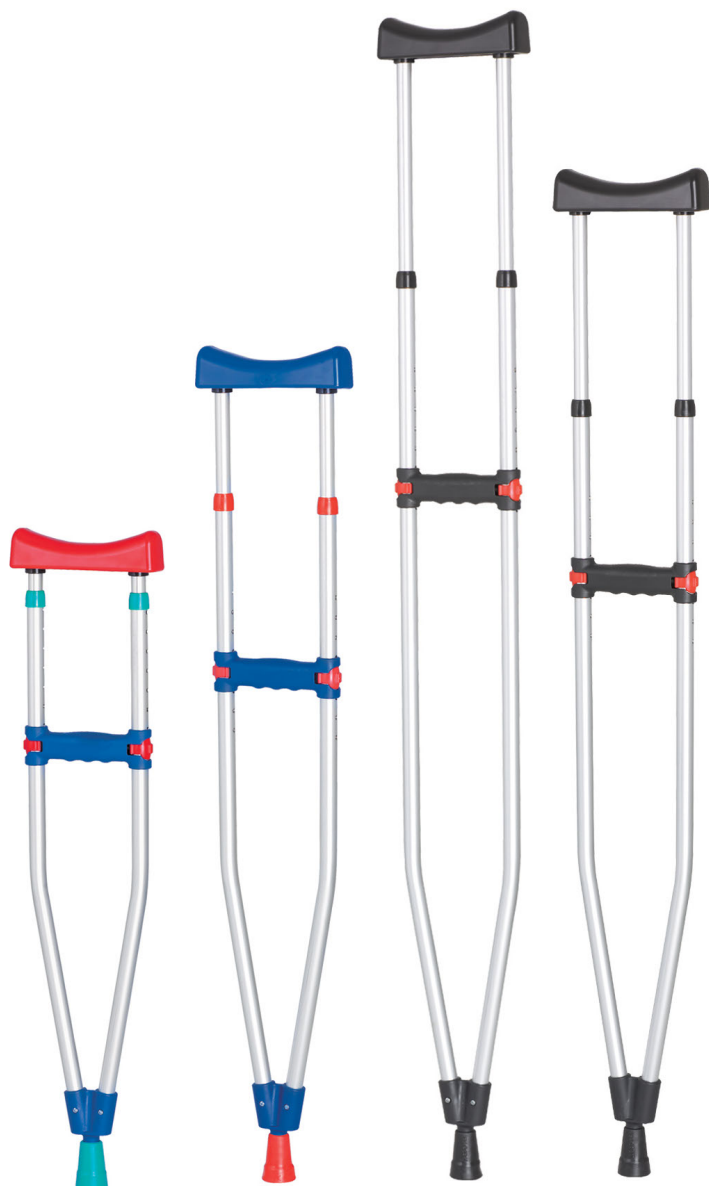

# REBOTEC

## QUICK'N EASY

### Underarm crutches

- Comfortable cushioned armpit support
- Height adjustable pushpin base & clip lock hand-grips
- Soft and stable comfort rubber hand-grips
- Designed to accommodate weights of various users up to 130kg
- Sold in pairs

ARTG 297302

	Child	Youth	Adult	Tall
SHOULDER	83-103cm	101-121cm	118-138cm	136-156cm
HANDLE	48-71cm	58-81cm	68-91cm	75-98cm
DIAMETER Ø	19/22	19/22	19/22	19/22