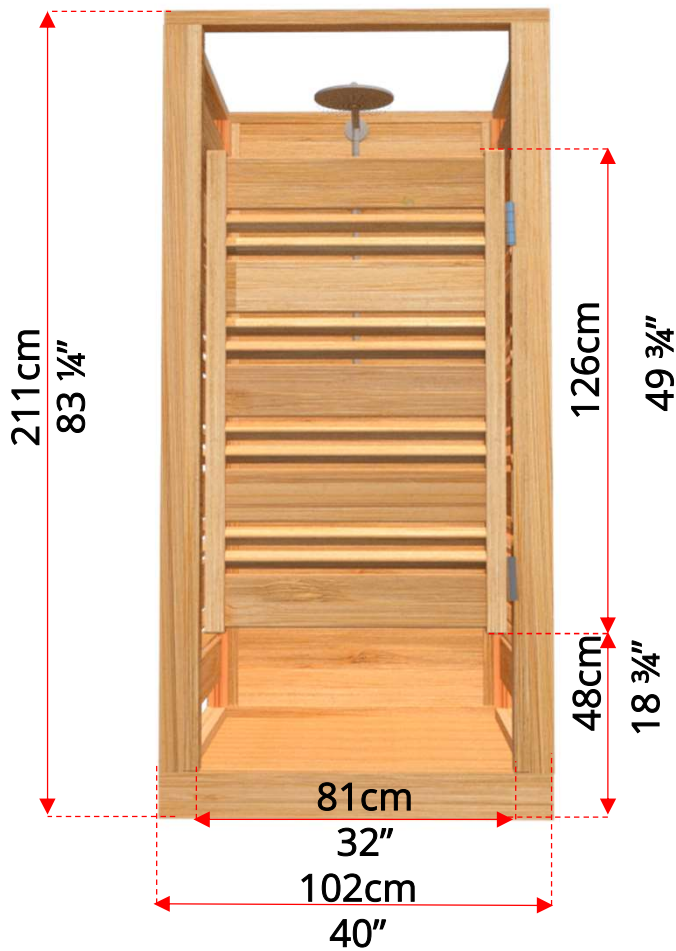

# Model 550S Cloudburst Outdoor Shower

FRONT VIEW

SIDE VIEW