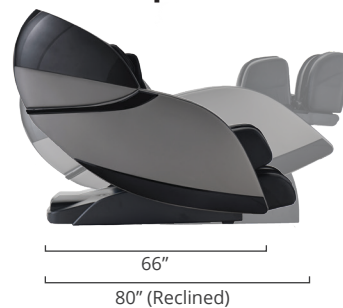

Kyoto Kansha M878 4D Massage Chair

Grey/Black

Gold/Tan

Features

- 4D back massage mimics deep tissue massage of human hands
- Total Sole Foot Reflexology Rollers
- Zero Wall Fit™ Space-Saving Technology
- Truefit™ Body Scanning
- Intelligent Voice Command + Control
- Premium Bluetooth speakers
- MyMassage™ Memory programs
- Complete Calf™ Kneading + Oscillation
- Automatic Footrest Extension
- Soothing Lumbar heat
- USB Charging Station
- Integrated Air Ionizer
- iOS/Android App

Complete Calf™
Kneading + Oscillation

Intelligent Voice
Command + Control

Integrated Air Ionizer

Massage Regions

Ideal Height & Weight

Product Specifications

36"
(Reclined)

9 Auto Programs

Wired Controller

Back Mechanism Track Type/Length

4D

L
Track / 49"

Airbags/Cells Recline

32 / 54

Zero Gravity

Heat Zones Smart Fit