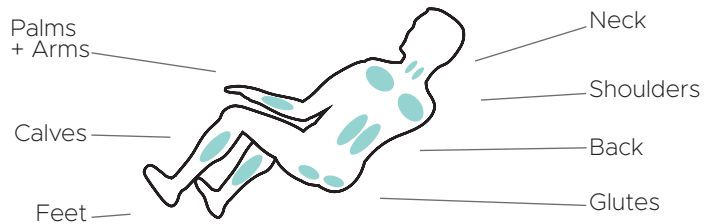

## Features

- 4D back massage mimics deep tissue massage of human hands
- Triple roller Total Sole Reflexology foot massage
- Intelligent voice command + control & Voice Demo
- Smart dial controller
- Premium Bluetooth speakers plus onboard SoothMe™ Sound Therapy
- Chromotherapy programs and LED mood lighting
- Integrated Air ionizer
- iOS & Android App

Kneading + Oscillating calf

Intelligent Voice Control

Wireless Charging +USB port

Chromotherapy

12 Auto Programs

Wired Controller

Back Mechanism	Track Type/Length
4D	L Track/49"
Airbags/Cells	Recline
32 / 64	Zero Gravity 2 levels
Heat Zones	Sensors
<p>• Lumbar</p>	<ul style="list-style-type: none"> <li>• Truefit™ Body Scan</li> <li>• Truefit™ Foot Extension</li> </ul>
Wall Clearance	Warranty
2"	Infinity Care 5 Year Limited Warranty

## Massage Regions

## Ideal Height & Weight