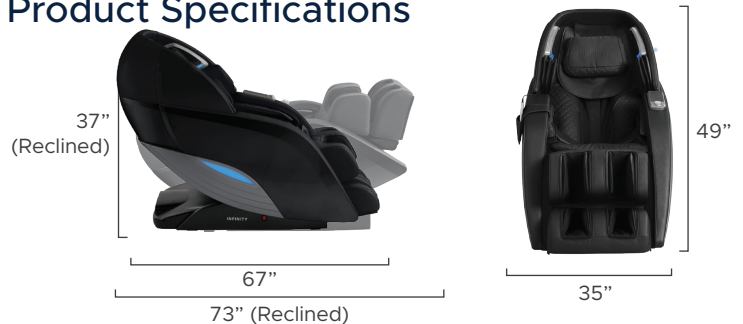

Product Specifications

INFINITY

603-910-5000
www.infinitymassagechairs.com