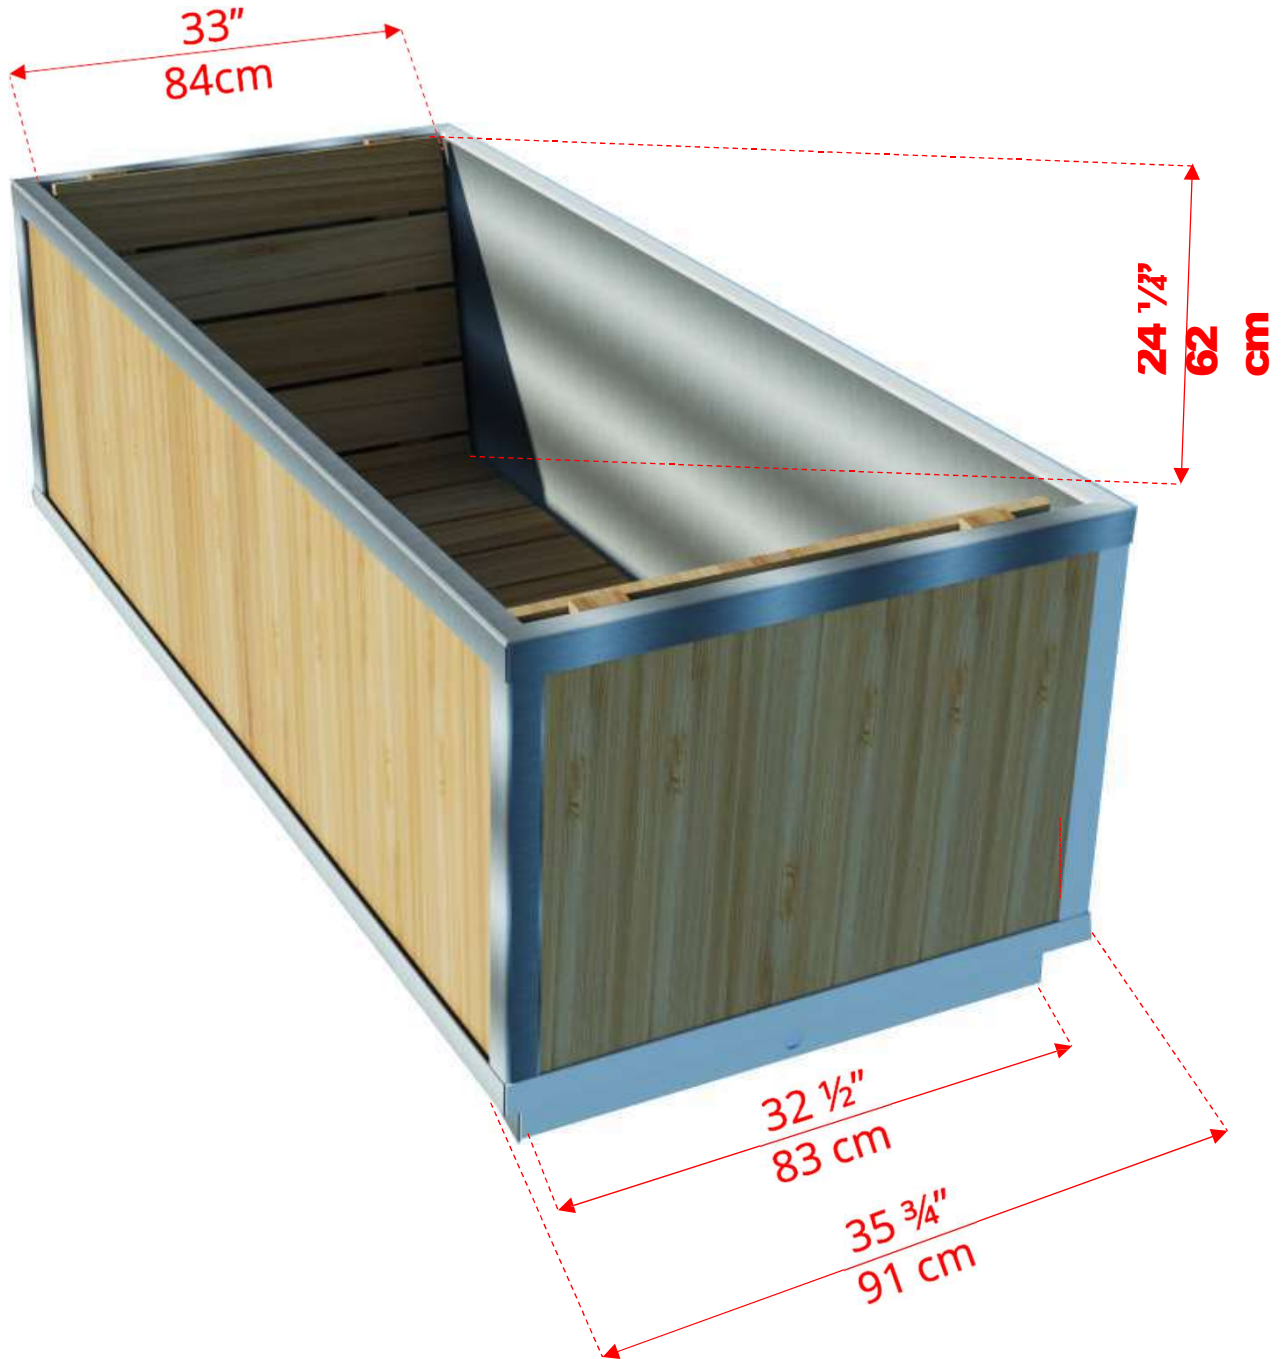

CT372W

The Starlight Wood Burning Hot Tub

CT372W

The Starlight Wood Burning Hot Tub

CT372W

The Starlight Wood Burning Hot Tub

730145

Aluminum Inside Hot Tub Heater (Optional)

Do not Operate Hot Tub Heater without Water in Hot Tub!

730145

Aluminum Inside Hot Tub Heater (Optional)

Firebox Opening – 10" (25cm) x 10" (25cm) x 35 1/4" (90cm) Deep

730184
24" Canoe Paddle
(Optional)

730185
Aluminum Ash Scoop
(Optional)