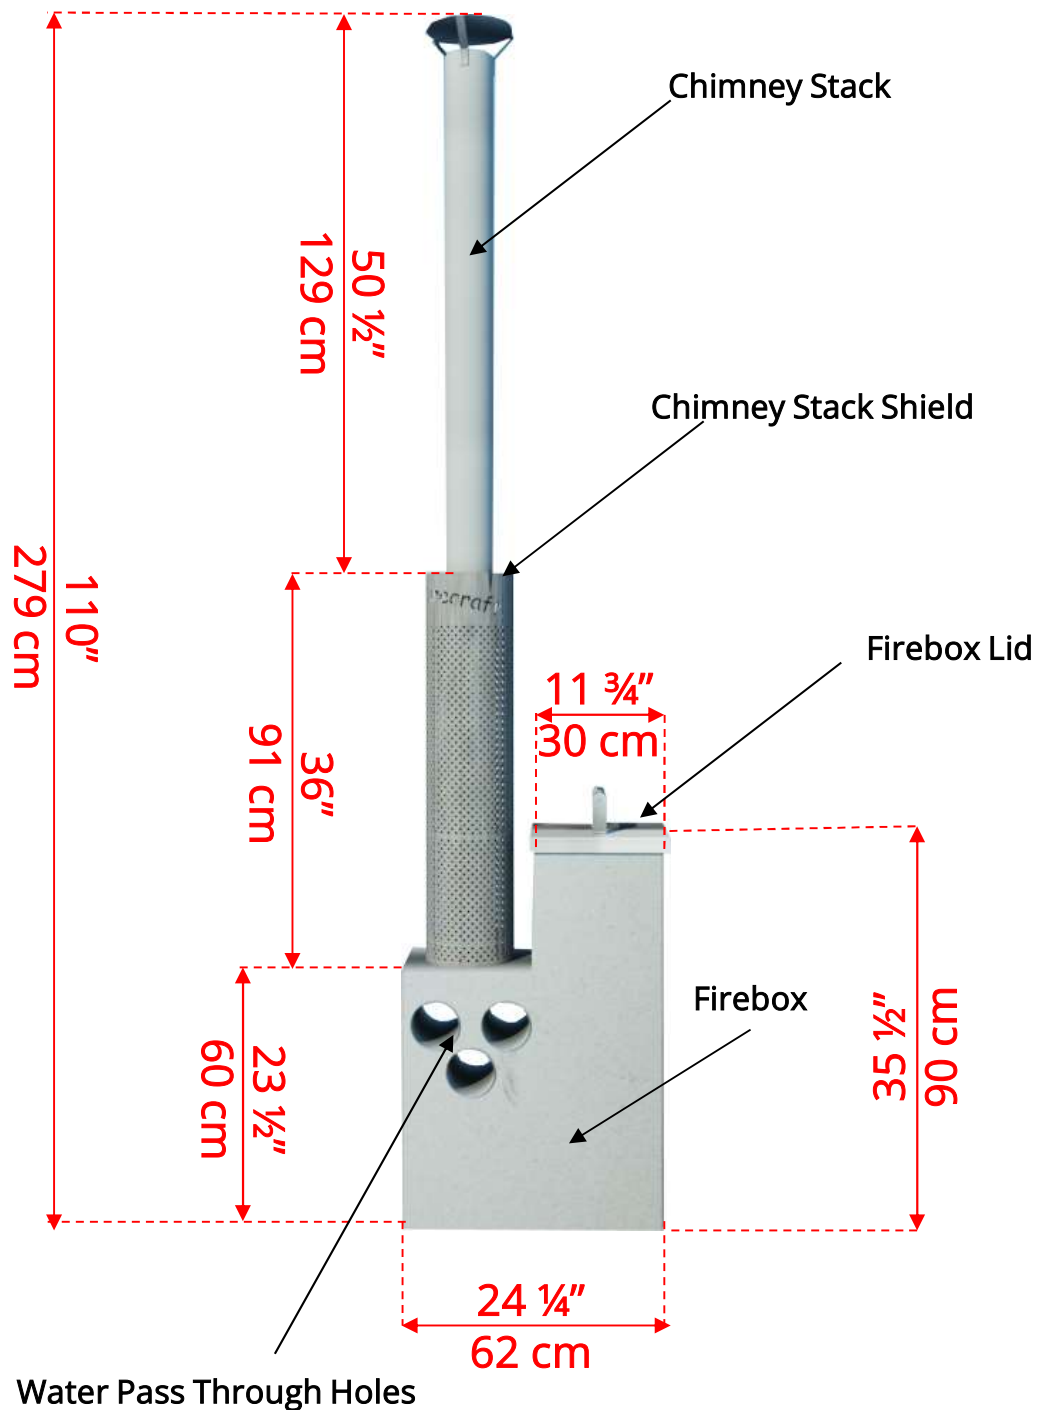

CT372W

The Starlight Wood Burning Hot Tub

CT372W

The Starlight Wood Burning Hot Tub

CT372W

The Starlight Wood Burning Hot Tub

730145

Aluminum Inside Hot Tub Heater (Optional)

Do not Operate Hot Tub Heater without Water in Hot Tub!

730145

Aluminum Inside Hot Tub Heater (Optional)

Firebox Opening – 10" (25cm) x 10" (25cm) x 35 1/4" (90cm) Deep

730184
24" Canoe Paddle
(Optional)

730185
Aluminum Ash Scoop
(Optional)