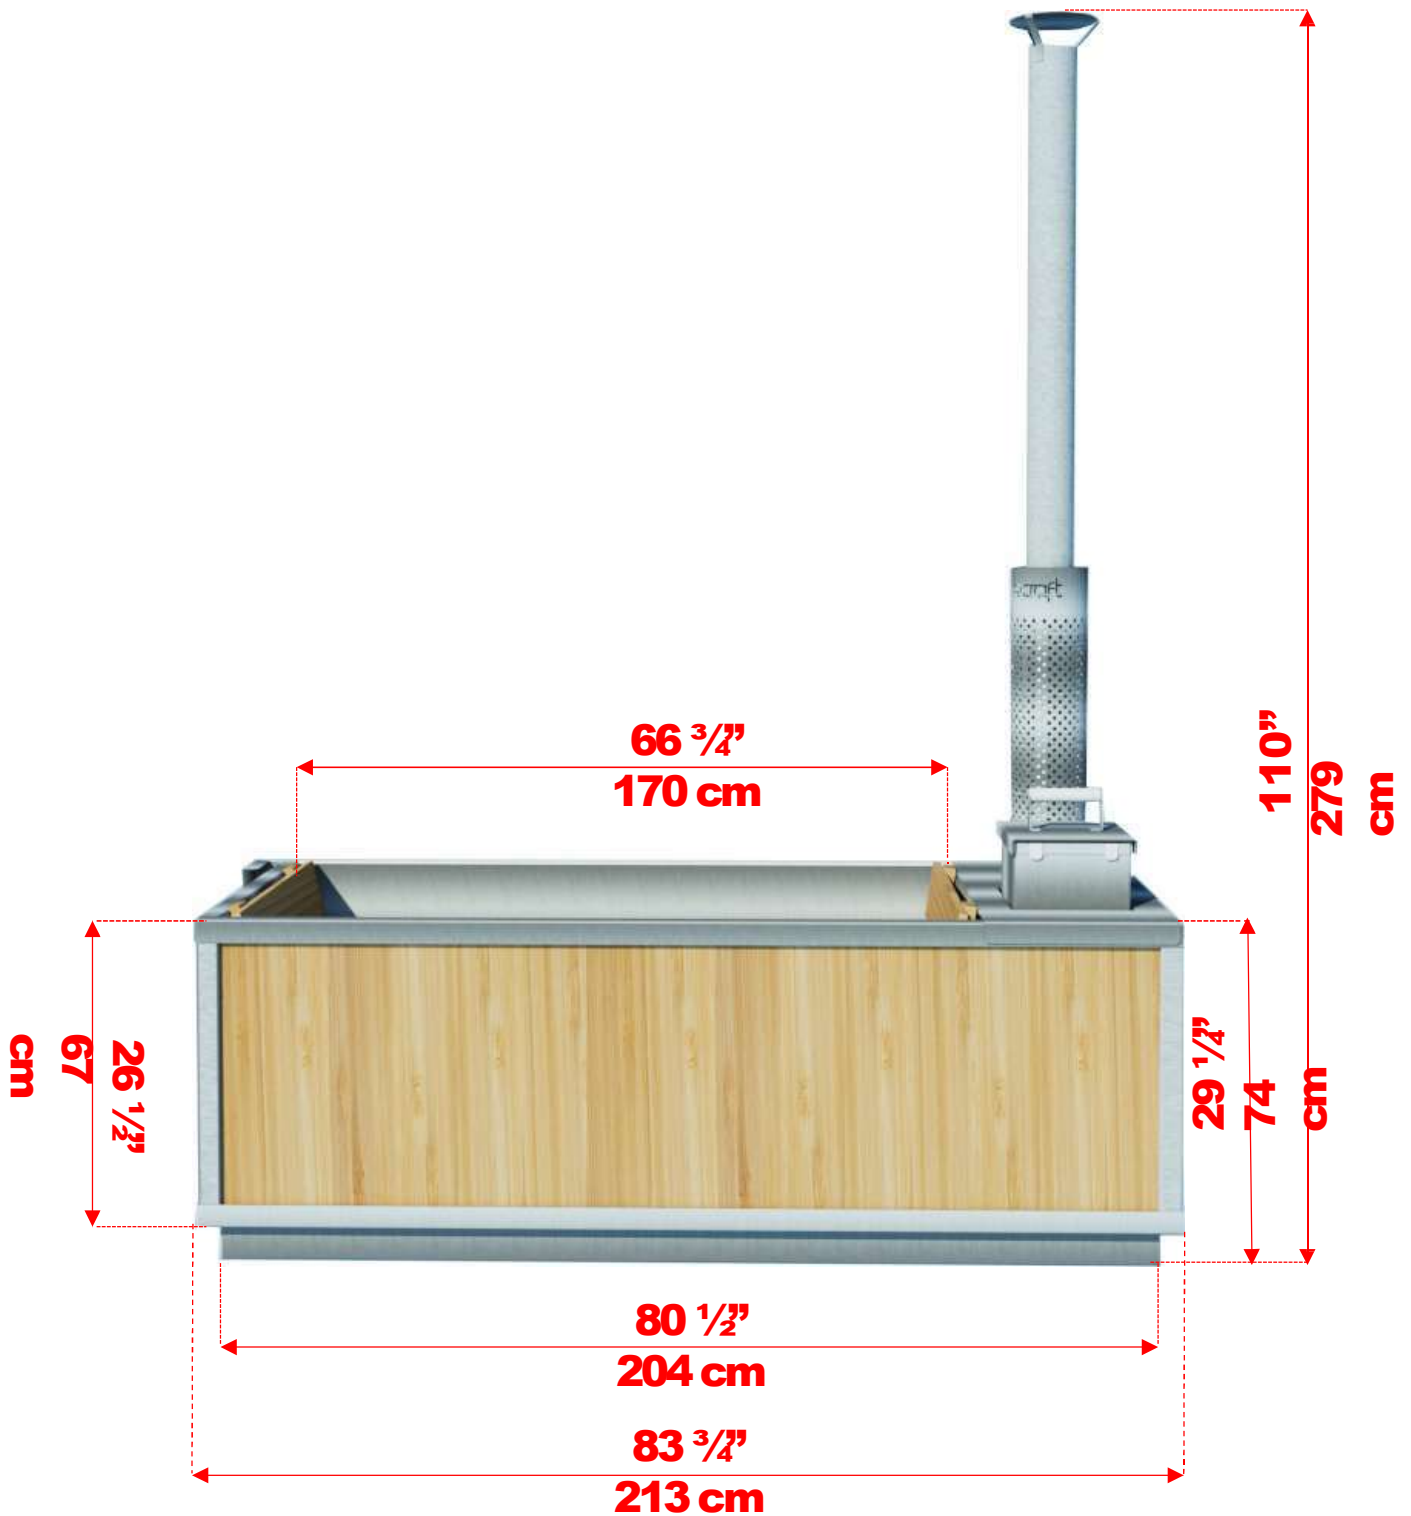

CT372W

The Starlight Wood Burning Hot Tub

CT372W

The Starlight Wood Burning Hot Tub

CT372W

The Starlight Wood Burning Hot Tub

730145

Aluminum Inside Hot Tub Heater (Optional)

Do not Operate Hot Tub Heater without Water in Hot Tub!

730145

Aluminum Inside Hot Tub Heater (Optional)

Firebox Opening – 10" (25cm) x 10" (25cm) x 35 1/4" (90cm) Deep

730184
24" Canoe Paddle
(Optional)

730185
Aluminum Ash Scoop
(Optional)