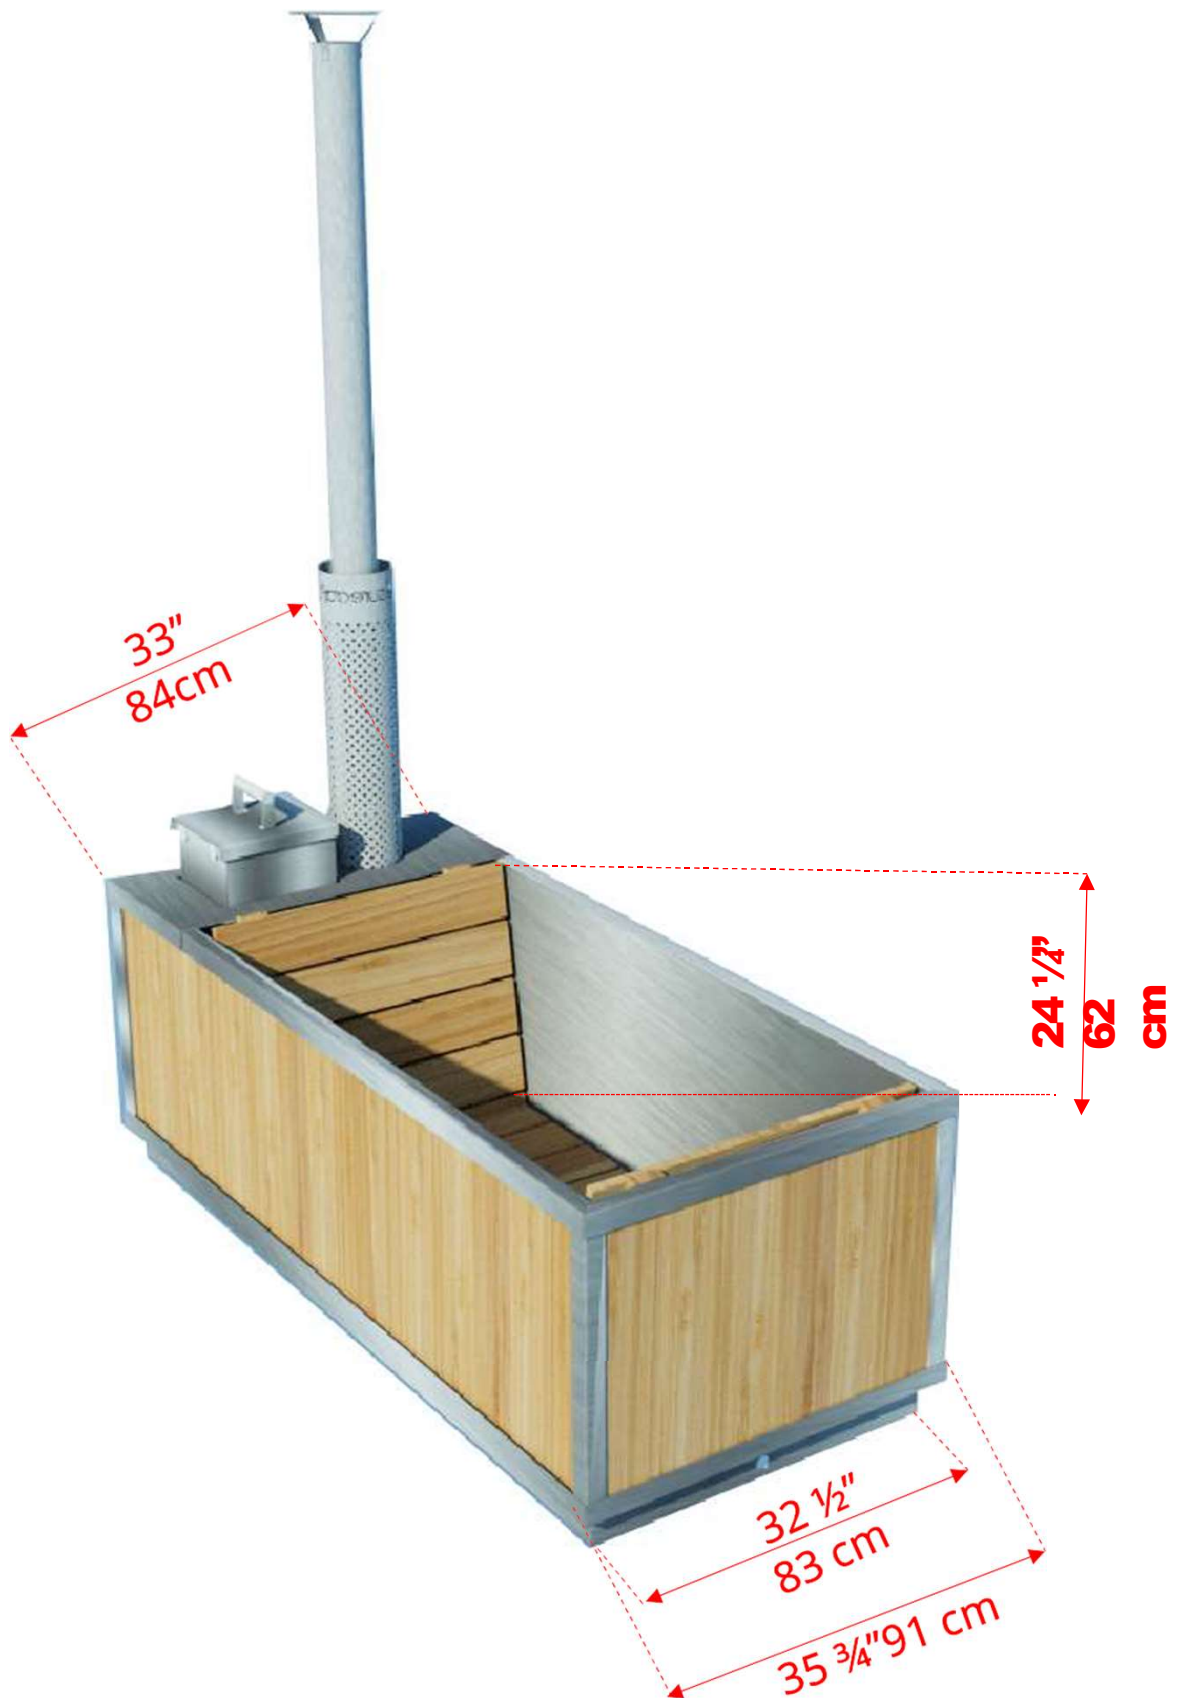

CT372W

The Starlight Wood Burning Hot Tub

CT372W

The Starlight Wood Burning Hot Tub

CT372W

The Starlight Wood Burning Hot Tub

730145

Aluminum Inside Hot Tub Heater (Optional)

Do not Operate Hot Tub Heater without Water in Hot Tub!

730145

Aluminum Inside Hot Tub Heater (Optional)

Firebox Opening – 10" (25cm) x 10" (25cm) x 35 1/4" (90cm) Deep

730184
24" Canoe Paddle
(Optional)

730185
Aluminum Ash Scoop
(Optional)