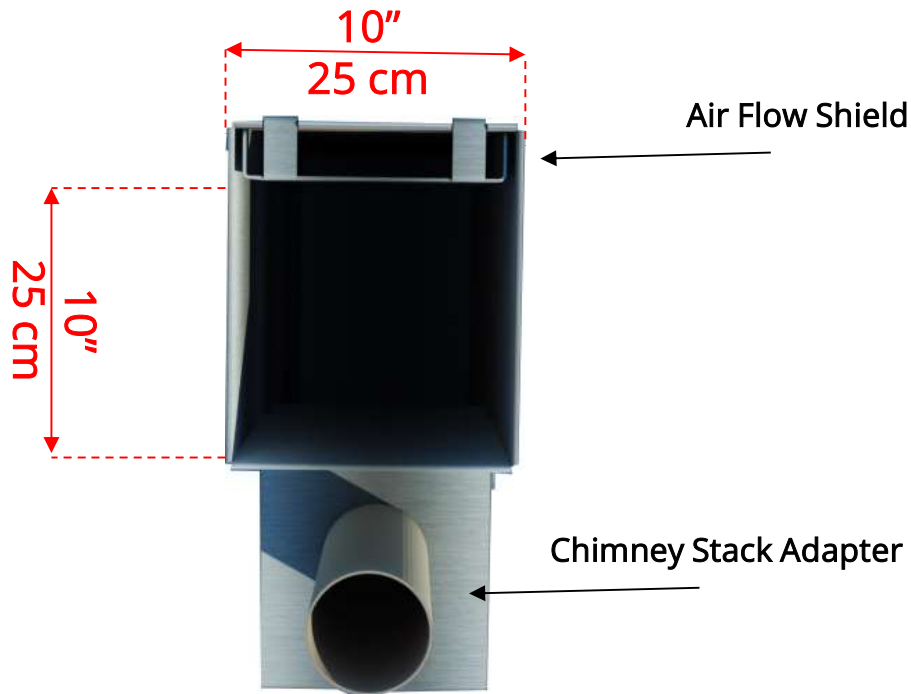

CT372W

The Starlight Wood Burning Hot Tub

CT372W

The Starlight Wood Burning Hot Tub

CT372W

The Starlight Wood Burning Hot Tub

730145

Aluminum Inside Hot Tub Heater (Optional)

Do not Operate Hot Tub Heater without Water in Hot Tub!

730145

Aluminum Inside Hot Tub Heater (Optional)

Firebox Opening – 10" (25cm) x 10" (25cm) x 35 1/4" (90cm) Deep

730184
24" Canoe Paddle
(Optional)

730185
Aluminum Ash Scoop
(Optional)