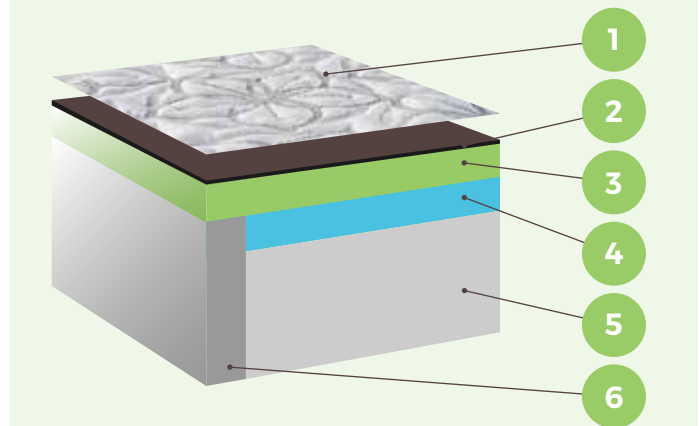

Mattress	Dimensions
Twin XL	36" x 80"
Full XL	54" x 80"
Queen	60" x 80"
King	75" x 80"

THE KALMIA™ SUPPORT MATTRESS

1. Fabric ticking wicks away moisture and regulates temperature
2. Soft fabric fire resistant barrier
3. Memory foam with cooling gel — intelligent support system that never overheats
4. Convoluted layer enhances air flow and cooling
5. Sturdy base provides better support and prevents sagging (holds up to 800 lbs.)
6. Firm side rails protect against falls when sleeping or sitting on edge of bed

THE KALMIA™ EXTRA SUPPORT MATTRESS

1. Fabric ticking wicks away moisture and regulates temperature
2. Soft fabric fire resistant barrier
3. Extra foam layer over memory foam gives added firmness and support — helps to alleviate joint pain and stiffness
4. Memory foam with cooling gel maintains comfortable body temperature
5. Sturdy base provides better support and prevents sagging (holds up to 800 lbs.)
6. Firm side rails protect against falls when sleeping or sitting on edge of bed

- **Superior pressure redistribution** – relieves muscle, joint & back pain while keeping your body in perfect alignment
- **Firm side edge** – decreases risk of falls while laying down or sitting
- **Bio-sensitive** – helps prevent bed sores
- **Micro climate ticking** – maintains optimum temperature for sleep
- **Works with adjustable system** – improves circulation and comes with massage feature
- **Compressed and UPS shippable**