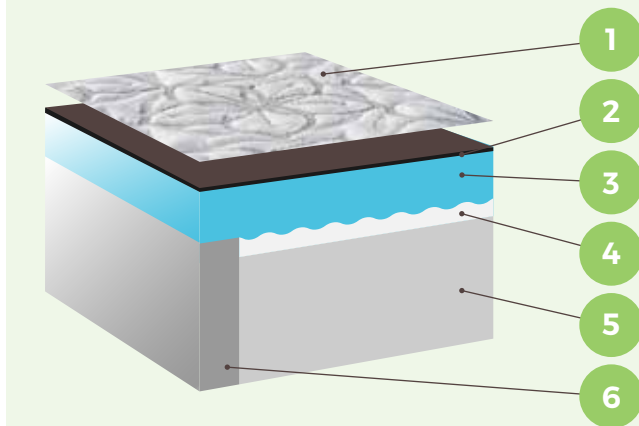

KALMIA™
THERAPEUTIC SLEEP SYSTEM
EASY TO REST, EASY TO RISE

EVERYTHING IS BETTER ON KALMIA

CHOOSE THE KALMIA SUPPORT OR THE EXTRA SUPPORT MATTRESS

Call **828.838.1775**

We'll connect you with a dealer who has a special offer for you

Mattress	Dimensions
Twin XL	36" x 80"
Full XL	54" x 80"
Queen	60" x 80"
King	75" x 80"

THE KALMIA™ SUPPORT MATTRESS

1. Fabric ticking wicks away moisture and regulates temperature
2. Soft fabric fire resistant barrier
3. Memory foam with cooling gel — intelligent support system that never overheats
4. Convoluted layer enhances air flow and cooling
5. Sturdy base provides better support and prevents sagging (holds up to 800 lbs.)
6. Firm side rails protect against falls when sleeping or sitting on edge of bed

THE KALMIA™ EXTRA SUPPORT MATTRESS

1. Fabric ticking wicks away moisture and regulates temperature
2. Soft fabric fire resistant barrier
3. Extra foam layer over memory foam gives added firmness and support — helps to alleviate joint pain and stiffness
4. Memory foam with cooling gel maintains comfortable body temperature
5. Sturdy base provides better support and prevents sagging (holds up to 800 lbs.)
6. Firm side rails protect against falls when sleeping or sitting on edge of bed

- **Superior pressure redistribution** – relieves muscle, joint & back pain while keeping your body in perfect alignment
- **Firm side edge** – decreases risk of falls while laying down or sitting
- **Bio-sensitive** – helps prevent bed sores
- **Micro climate ticking** – maintains optimum temperature for sleep
- **Works with adjustable system** – improves circulation and comes with massage feature
- **Compressed and UPS shippable**