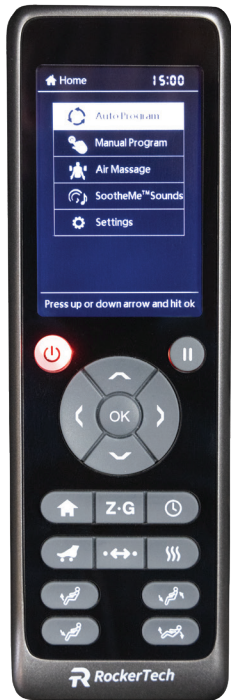

# RockerTech® Bliss Massage Chair

## Features

- 4 node traveling back mechanism delivers shiatsu, kneading, tapping, and knocking massage techniques.
- Airbag Compression Therapy
- Quad Foot Reflexology Rollers
- 2 Levels of Weightless Zero Gravity Recline
- Menu driven TFT LCD remote display
- Premium Bluetooth Speakers
- SootheMe™ Sound Therapy
- TrueFit™ Body Scanning
- Zero Wall Fit™ Space-Saving Technology
- Soothing Lumbar Heat
- 8 Choreographed Auto Programs

2 Levels of Weightless Zero Gravity Recline

Quad Foot Reflexology Rollers

L-Track from Neck to Glutes

Black/Black

Dark Brown/Dark Brown

8 Auto Programs

Gentle Moderate Intense  
Intensity Range

Wired Controller

Back Mechanism Track Type/Length

2D

L Track / 44"

Airbags/Cells Recline

12 / 22

Zero Gravity  
2 levels

Heat Zones Sensors

• Lumbar