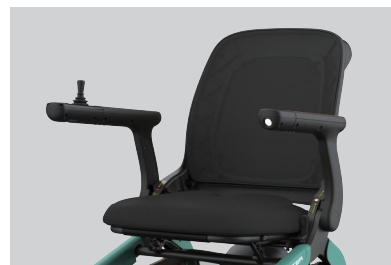

ROBOOTER

ROBOOTER E60

Electric wheelchair
More powerful performance

www.roooter.com

Efficient shock absorbers
Buffering the impact on uneven road surfaces and steps
Drive smoothly and comfortably

Ergonomic Seat and Back

Omnidirectional wheel Low vibration Low noise
360° omnidirectional turning
Fit complex road conditions such as gravel, mud, grass, etc

Lithium battery
Fast charging, large endurance

○ Pearl White

● Modern Grey

● Stone Black

● Peacock Blue

● Ink Lake Green

PARAMETER

Body size:	963*640*930mm	Net Weight:	28kg (without the battery)
Folding size:	770*640*440mm	Maximum load bearing:	150kg
Max speed:	8km/h	Front wheel:	10"Omnidirectional wheel
Endurance mileage:	17km (12Ah) 、23km (16Ah)、 29km (20Ah)	Obstacle crossing height:	60mm
Gradeability:	15°	Max ditch width:	100mm
Waterproof grade:	IPX5	Min Turning Radius:	800mm