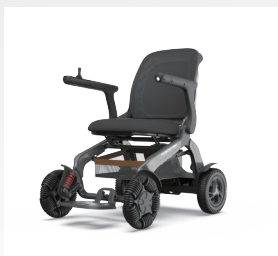

ROBOOTER

ROBOOTER E60

Electric wheelchair
More powerful performance

www.roooter.com

Efficient shock absorbers
Buffering the impact on uneven road surfaces and steps
Drive smoothly and comfortably

Ergonomic Seat and Back

Omnidirectional wheel Low vibration Low noise
360° omnidirectional turning
Fit complex road conditions such as gravel, mud, grass, etc

Lithium battery
Fast charging, large endurance

○ Pearl White

● Modern Grey

● Stone Black

● Peacock Blue

● Ink Lake Green

PARAMETER

Body size:	963*640*930mm	Net Weight:	28kg (without the battery)
Folding size:	770*640*440mm	Maximum load bearing:	150kg
Max speed:	8km/h	Front wheel:	10"Omnidirectional wheel
Endurance mileage:	17km (12Ah) 、23km (16Ah)、 29km (20Ah)	Obstacle crossing height:	60mm
Gradeability:	15°	Max ditch width:	100mm
Waterproof grade:	IPX5	Min Turning Radius:	800mm