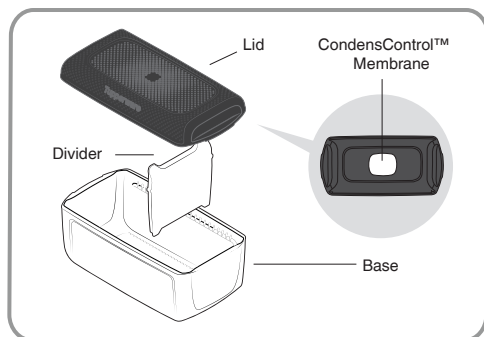

The BreadSmart container uses CondensControl™ technology to create the perfect environment right inside the box. BreadSmart works by allowing excess humidity to be released through the CondensControl™ membrane reducing the potential for mould growth, and cleverly it also prevents your bread from drying out.

How to use your BreadSmart container:

- After purchasing your bread or bakery items **remove all packaging**, place inside the container and place the lid on to the base.
- **Note: The BreadSmart Lid is NOT designed to seal on to the base. This is so that the CondensControl™ technology will get to work, creating the perfect environment to keep your bread fresher for longer.**
- Some loaves are quite tall but don't worry you can still store the loaf in your BreadSmart container, just place the loaf in the container on its side.
- Performance will vary subject to the freshness and type of bread.
- When removing your bread or bakery products from the BreadSmart container, replace the lid immediately.
- Removing the lid for long periods of time or repeatedly removing and replacing the lid will reduce the effectiveness of your BreadSmart container.
- BreadSmart should be kept in your pantry or inside a cupboard. **Do not store in the fridge. Store in a cool dry place and keep out of direct sunlight.**

Tupperware® BreadSmart

- Parts included: Base, lid & divider.
- The divider in your Breadsmart is suitable for separating two different items and is perfect for keeping your sliced bread together.

Tupperware® Large BreadSmart

- Parts included: Base, rim, lid & black rubber feet.
- Do not use the lid as a chopping board. The black rubber feet should be inserted into the base of the lid to protect your surfaces.

WARNING: Please do not remove, damage, or perforate the CondensControl™ membrane in the rim/lid as this will affect performance.