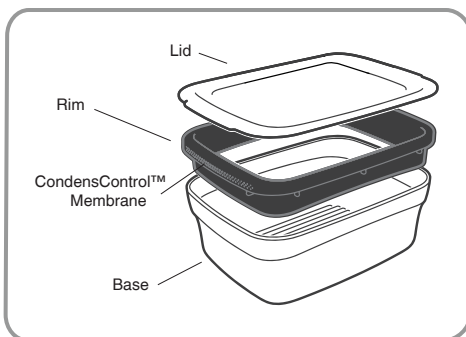

How to use your BreadSmart container:

- After purchasing your bread or bakery items **remove all packaging**, place inside the container and place the lid on to the base.
- **Note: The BreadSmart Lid is NOT designed to seal on to the base. This is so that the CondensControl™ technology will get to work, creating the perfect environment to keep your bread fresher for longer.**
- Some loaves are quite tall but don't worry you can still store the loaf in your BreadSmart container, just place the loaf in the container on its side.
- Performance will vary subject to the freshness and type of bread.
- When removing your bread or bakery products from the BreadSmart container, replace the lid immediately.
- Removing the lid for long periods of time or repeatedly removing and replacing the lid will reduce the effectiveness of your BreadSmart container.
- BreadSmart should be kept in your pantry or inside a cupboard. **Do not store in the fridge. Store in a cool dry place and keep out of direct sunlight.**

Tupperware® BreadSmart

- Parts included: Base, lid & divider.
- The divider in your Breadsmart is suitable for separating two different items and is perfect for keeping your sliced bread together.

Tupperware® Large BreadSmart

- Parts included: Base, rim, lid & black rubber feet.
- Do not use the lid as a chopping board. The black rubber feet should be inserted into the base of the lid to protect your surfaces.

WARNING: Please do not remove, damage, or perforate the CondensControl™ membrane in the rim/lid as this will affect performance.