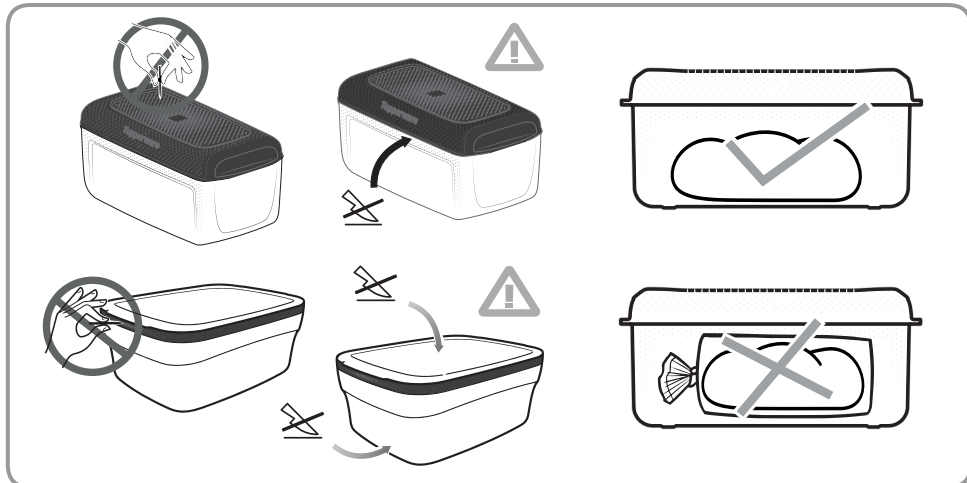

Tupperware® BreadSmart / Large BreadSmart