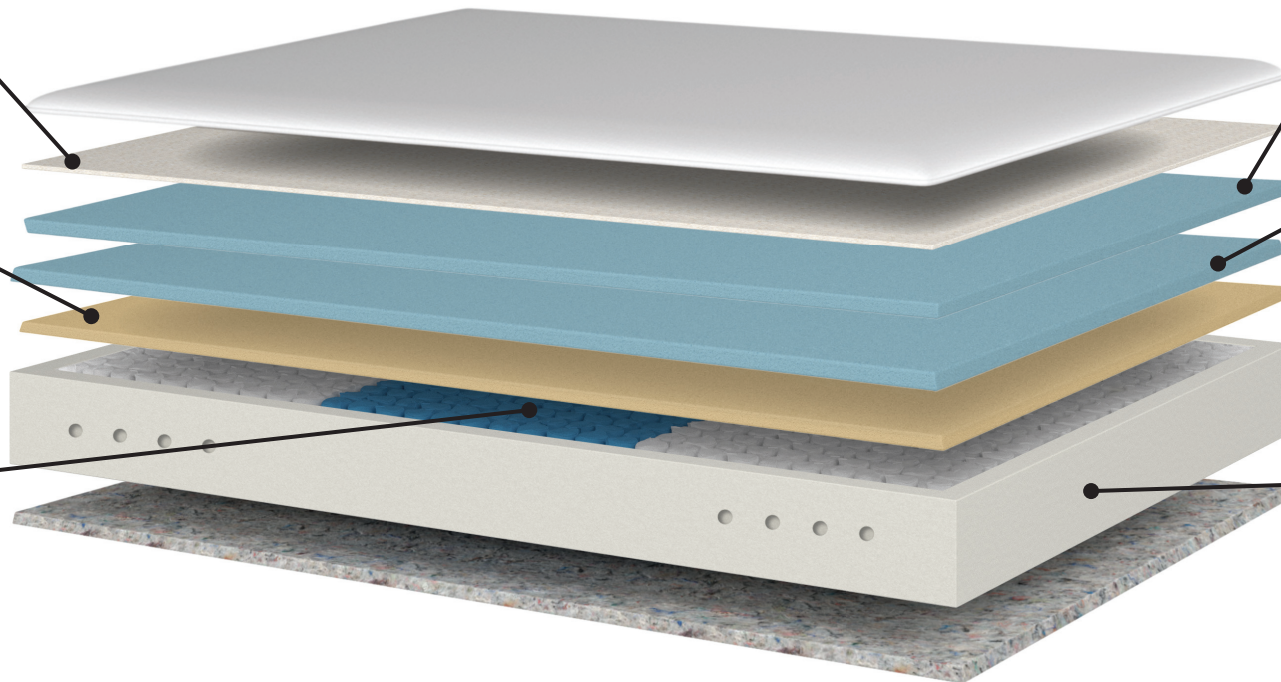

JACLYN

EURO TOP - PLUSH

MATTRESS HEIGHT: 14.5"

COIL COUNT

TWIN	FULL	QUEEN	KING
750	1062	1250	1588

WOOL & HOLLO FIBER

Soft natural fibers wick away moisture and regulate body temperature

PLUSH FOAM

Reduces pressure points while maintaining a plush support

POSTURIZED CENTER SUPPORT

Provides increased support and proper alignment of your spine

PLUSH MICRO GEL

Cooling resilient foam provides pressure relief

BLU-TEK GEL VISCO

Provides additional conforming support and greater pressure relief

AIRFLOW SURROUND FOAM

For increased sleeping surface, a strong sitting edge and enhanced cooling