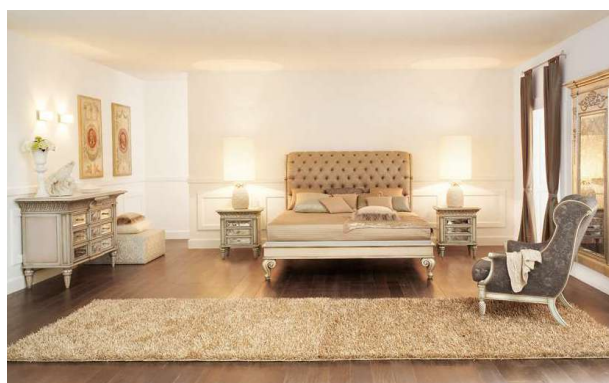

pag. 19

RA.822 LETTO '700 IMBOTTITO

Dimensions: 210 x 220 x 165
Finitura: Laccato argento sfumato cipria madreperla

LU.320 COMÒ CON SPECCHI

Dimensions: 160 x 60 x 105
Finitura: Laccato grigio con profili foglia argento invecchiato

LU.321 COMODINO CON SPECCHI

Dimensions: 80 x 49 x 83
Finitura: Laccato grigio con profili foglia argento invecchiato

RA.844 GRANDE SPECCHIERA

Dimensions: 132 x 14 x 220
Finitura: M102 / foglia argento

RA.998 POLTRONA

Dimensions: 106 x 87 x 112
Finitura: Laccato grigio con profili foglia argento invecchiato

RA.822 18TH CENTURY PADDED BED

Measurements: 210 x 220 x 165
Finish: Mother of pearl shaded silver lacquer

LU.320 DRESSER WITH MIRRORS

Measurements: 160 x 60 x 105
Finish: Grey lacquer with antique silver leaf profiles

LU.321 BEDSIDE TABLE WITH MIRRORS

Measurements: 80 x 49 x 83
Finish: Grey lacquer with antique silver leaf profiles

RA.844 LARGE MIRROR

Measurements: 132 x 14 x 220
Finish: M102 / silver leaf

RA.998 ARMCHAIR

Measurements: 106 x 87 x 112
Finish: Grey lacquer with antique silver leaf profiles