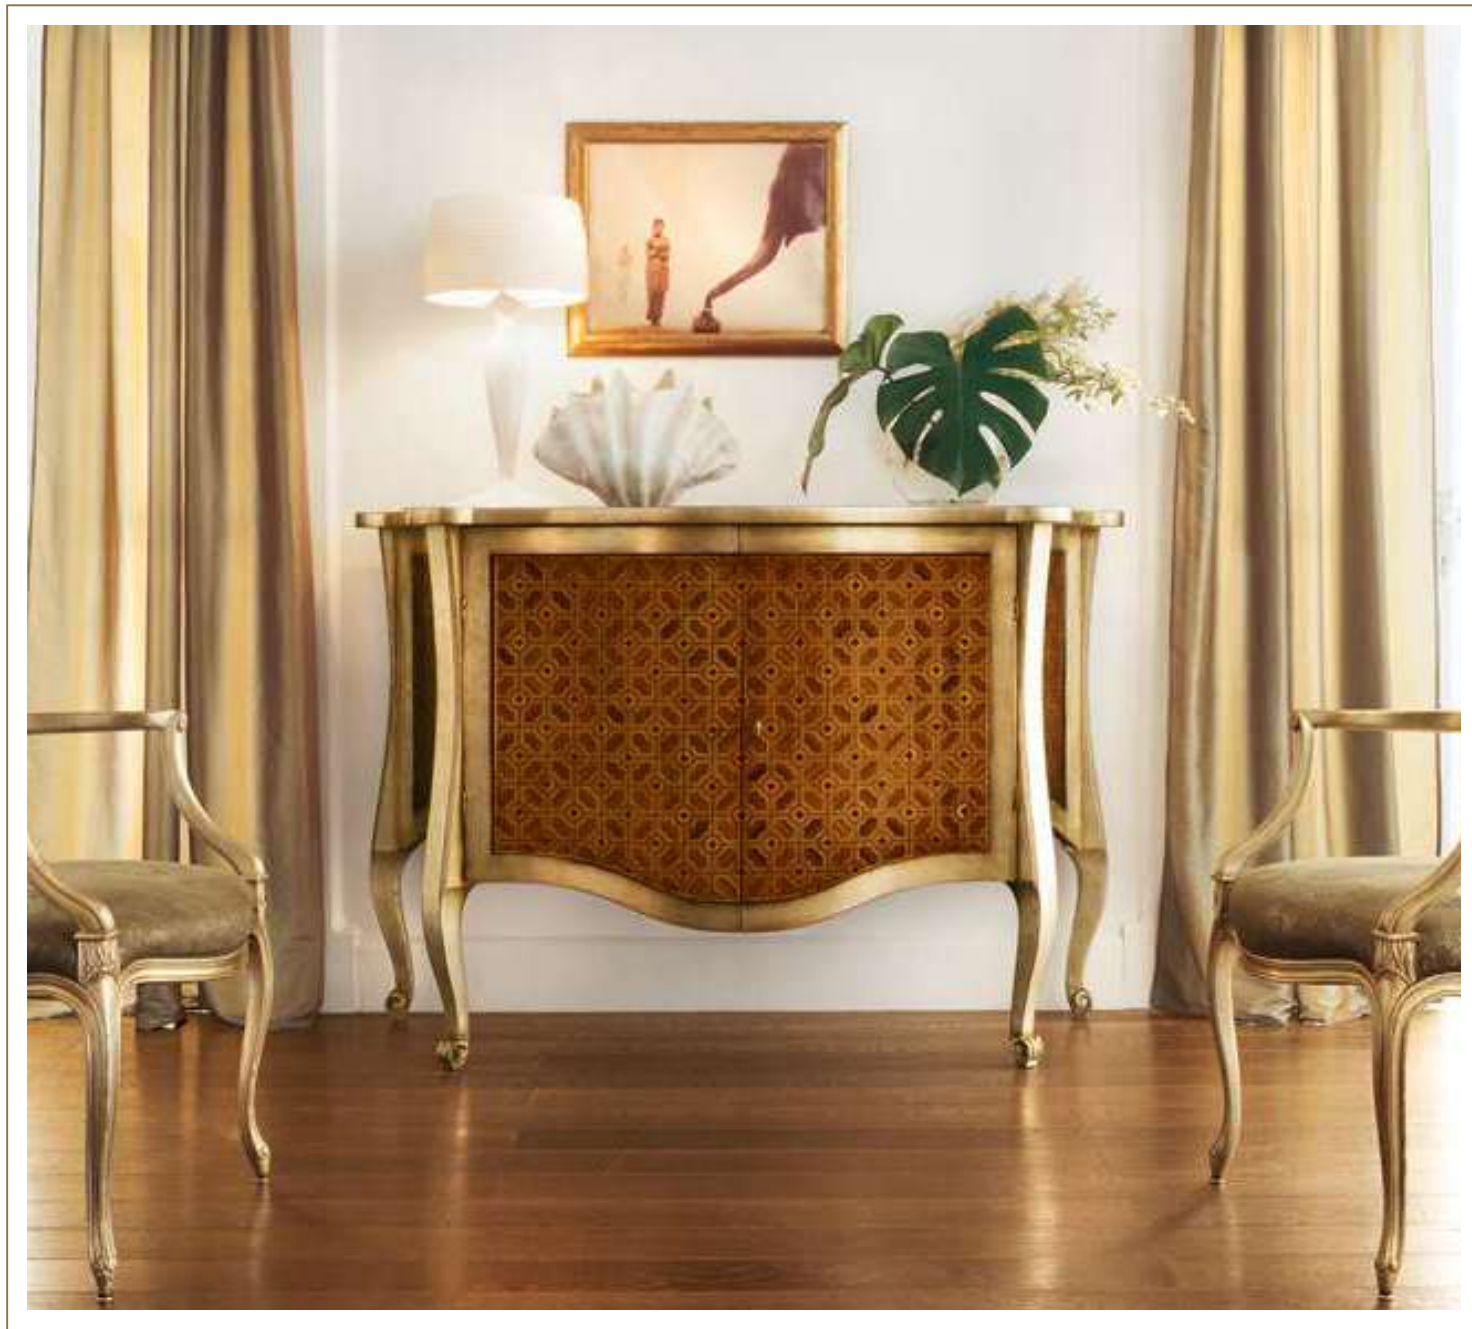

RA.648 Credenza / Sideboard
LU.982 Poltroncine / Small armchair

COLLECTION CORNICHE