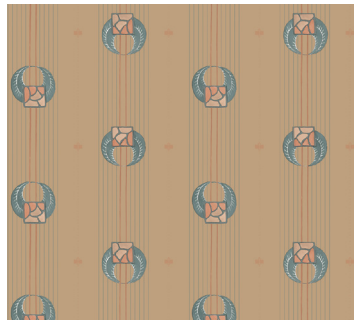

assembly line

DESIGN CENTER

LEMON PAPIER: LOOM COLLECTION

Needle and Thread

Specifications:

Roll Size - W: 19.6" x H: 32.8' (50cm x 10m)

Repeat: 31.5cm/12.4"

Match: Straight

Lemon Papier's matte and non-woven wallpaper, is made of with long fabric-like fibers, bonded together by heat treatment. Durable and scrub-resistant, Loom wallpapers are dynamic and timeless.

Made to order in the Netherlands

Free of heavy metals

Ships 3-5 days from order

Inquire within for custom sizes

Sold in non-woven rolls for residential use, also available in a commercially approved vinyl version.

Moonlight