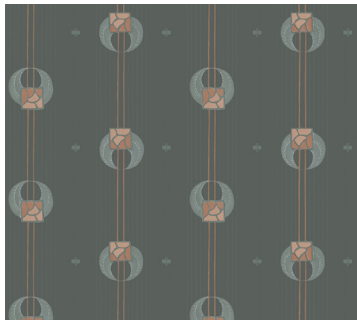

assembly line

DESIGN CENTER

LEMON PAPIER: LOOM COLLECTION

Needle and Thread

Specifications:

Roll Size - W: 19.6" x H: 32.8' (50cm x 10m)

Repeat: 31.5cm/12.4"

Match: Straight

Lemon Papier's matte and non-woven wallpaper, is made of with long fabric-like fibers, bonded together by heat treatment. Durable and scrub-resistant, Loom wallpapers are dynamic and timeless.

Made to order in the Netherlands

Free of heavy metals

Ships 3-5 days from order

Inquire within for custom sizes

Sold in non-woven rolls for residential use, also available in a commercially approved vinyl version.

Dusk