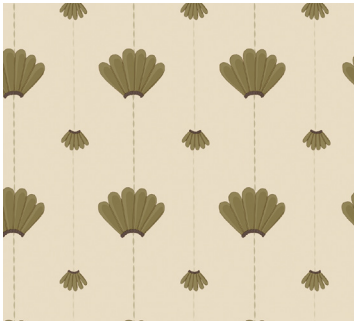

#### Specifications:

Roll Size - W: 19.6" x H: 32.8' (50cm x 10m)

Repeat: 37.3cm/14.7"

Match: Straight

Made to order in the Netherlands

Free of heavy metals

Ships 3-5 days from order

Inquire within for custom sizes

Lemon Papier's matte and non-woven wallpaper, is made of with long fabric-like fibers, bonded together by heat treatment. Durable and scrub-resistant, Loom wallpapers are dynamic and timeless.

Sold in non-woven rolls for residential use, also available in a commercially approved vinyl version.