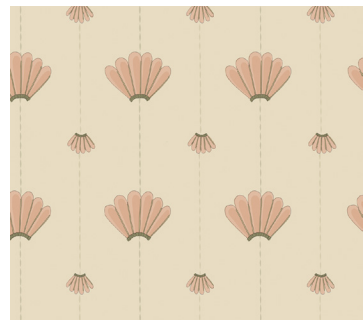

#### Specifications:

Roll Size - W: 19.6" x H: 32.8' (50cm x 10m)

Repeat: 37.3cm/14.7"

Match: Straight

Made to order in the Netherlands

Free of heavy metals

Ships 3-5 days from order

Inquire within for custom sizes

Jade

Limewash

Sweetheart

Aqua

Provence

Sunset

Deep Depths

Cactus