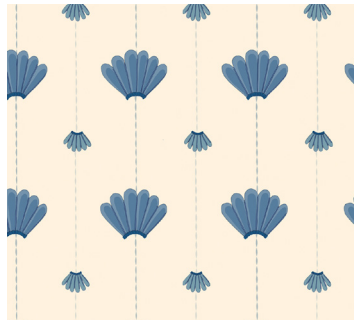

#### Specifications:

Roll Size - W: 19.6" x H: 32.8' (50cm x 10m)

Repeat: 37.3cm/14.7"

Match: Straight

Made to order in the Netherlands

Free of heavy metals

Ships 3-5 days from order

Inquire within for custom sizes

Jade

Limewash

Sweetheart

Aqua

Provence

Sunset

Deep Depths

Cactus