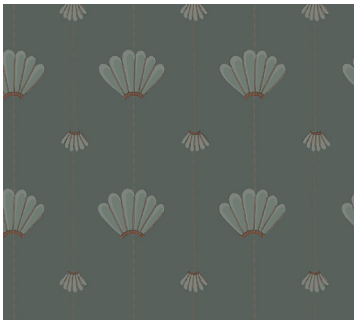

#### Specifications:

Roll Size - W: 19.6" x H: 32.8' (50cm x 10m)

Repeat: 37.3cm/14.7"

Match: Straight

Made to order in the Netherlands

Free of heavy metals

Ships 3-5 days from order

Inquire within for custom sizes

Lemon Papier's matte and non-woven wallpaper, is made of with long fabric-like fibers, bonded together by heat treatment. Durable and scrub-resistant, Loom wallpapers are dynamic and timeless.

Sold in non-woven rolls for residential use, also available in a commercially approved vinyl version.

Jade

Limewash

Sweetheart

Aqua

Provence

Sunset

Deep Depths

Cactus