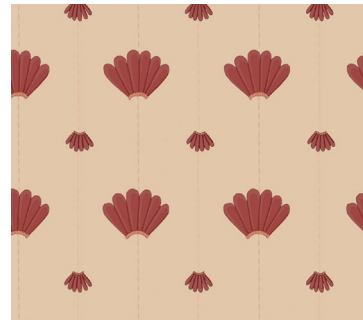

#### Specifications:

Roll Size - W: 19.6" x H: 32.8' (50cm x 10m)

Repeat: 37.3cm/14.7"

Match: Straight

Made to order in the Netherlands

Free of heavy metals

Ships 3-5 days from order

Inquire within for custom sizes

Jade

Limewash

Sweetheart

Aqua

Provence

Sunset

Deep Depths

Cactus