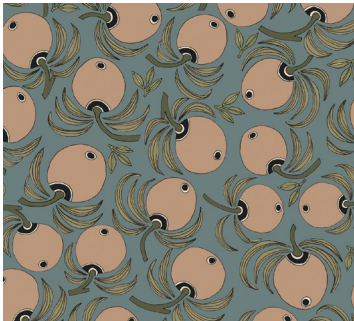

assembly line

DESIGN CENTER

LEMON PAPIER: LOOM COLLECTION

Citrus

Specifications:

Roll Size - W: 19.6" x H: 32.8' (50cm x 10m)

Repeat: 58.4cm/23"

Match: Straight

Made to order in the Netherlands

Free of heavy metals

Ships 3-5 days from order

Inquire within for custom sizes

Lemon Papier's matte and non-woven wallpaper, is made of long fabric-like fibers, bonded together by heat treatment. Durable and scrub-resistant, Loom wallpapers are dynamic and timeless.

Sold in non-woven rolls for residential use, and also available in a commercially approved vinyl version.

Sweet Dusk

Amber Glow

Summer Song

Flame

Plein Air

Apricot Haze