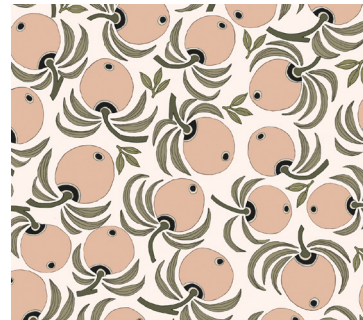

Made to order in the Netherlands

Free of heavy metals

Ships 3-5 days from order

Inquire within for custom sizes

Lemon Papier's matte and non-woven wallpaper, is made of long fabric-like fibers, bonded together by heat treatment. Durable and scrub-resistant, Loom wallpapers are dynamic and timeless.

Sold in non-woven rolls for residential use, and also available in a commercially approved vinyl version.

Sweet Dusk

Amber Glow

Summer Song

Flame

Plein Air

Apricot Haze