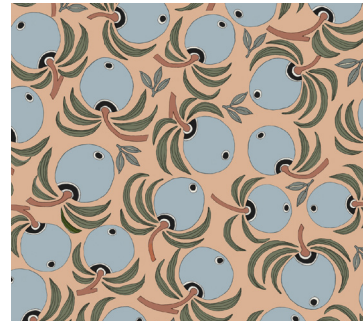

assembly line

DESIGN CENTER

LEMON PAPIER: LOOM COLLECTION

Citrus

Specifications:

Roll Size - W: 19.6" x H: 32.8' (50cm x 10m)

Repeat: 58.4cm/23"

Match: Straight

Made to order in the Netherlands

Free of heavy metals

Ships 3-5 days from order

Inquire within for custom sizes

Lemon Papier's matte and non-woven wallpaper, is made of long fabric-like fibers, bonded together by heat treatment. Durable and scrub-resistant, Loom wallpapers are dynamic and timeless.

Sold in non-woven rolls for residential use, and also available in a commercially approved vinyl version.

Sweet Dusk

Amber Glow

Summer Song

Flame

Plein Air

Apricot Haze