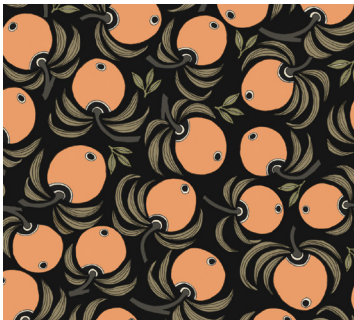

Made to order in the Netherlands

Free of heavy metals

Ships 3-5 days from order

Inquire within for custom sizes

Lemon Papier's matte and non-woven wallpaper, is made of long fabric-like fibers, bonded together by heat treatment. Durable and scrub-resistant, Loom wallpapers are dynamic and timeless.

Sold in non-woven rolls for residential use, and also available in a commercially approved vinyl version.

Sweet Dusk

Amber Glow

Summer Song

Flame

Plein Air

Apricot Haze