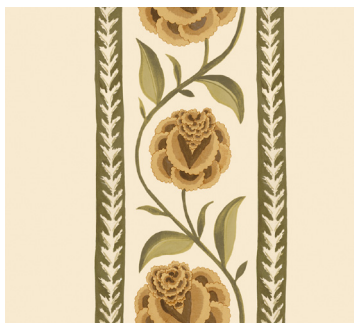

Made to order in the Netherlands

Free of heavy metals

Ships 3-5 days from order

Inquire within for custom sizes

Lemon Papier's matte and non-woven wallpaper, is made of long fabric-like fibers, bonded together by heat treatment. Durable and scrub-resistant, Loom wallpapers are dynamic and timeless.

Sold in non-woven rolls for residential use, and also available in a commercially approved vinyl version.

Cloudy Dance

Pink Cosmos

Mountain Fog

Stormy Weather

Autumn Shade

Golden Spice