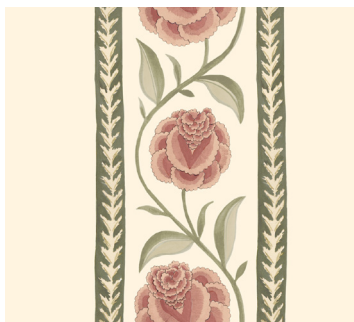

Made to order in the Netherlands

Free of heavy metals

Ships 3-5 days from order

Inquire within for custom sizes

Lemon Papier's matte and non-woven wallpaper, is made of long fabric-like fibers, bonded together by heat treatment. Durable and scrub-resistant, Loom wallpapers are dynamic and timeless.

Sold in non-woven rolls for residential use, and also available in a commercially approved vinyl version.

Cloudy Dance

Pink Cosmos

Mountain Fog

Stormy Weather

Autumn Shade

Golden Spice