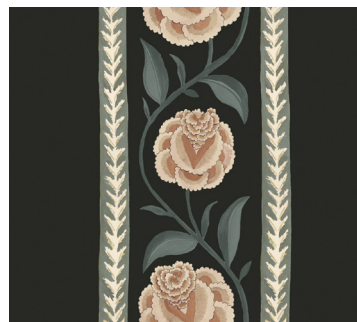

Made to order in the Netherlands

Free of heavy metals

Ships 3-5 days from order

Inquire within for custom sizes

Lemon Papier's matte and non-woven wallpaper, is made of long fabric-like fibers, bonded together by heat treatment. Durable and scrub-resistant, Loom wallpapers are dynamic and timeless.

Sold in non-woven rolls for residential use, and also available in a commercially approved vinyl version.

Cloudy Dance

Pink Cosmos

Mountain Fog

Stormy Weather

Autumn Shade

Golden Spice