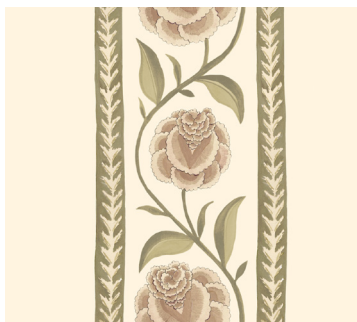

Made to order in the Netherlands

Free of heavy metals

Ships 3-5 days from order

Inquire within for custom sizes

Lemon Papier's matte and non-woven wallpaper, is made of long fabric-like fibers, bonded together by heat treatment. Durable and scrub-resistant, Loom wallpapers are dynamic and timeless.

Sold in non-woven rolls for residential use, and also available in a commercially approved vinyl version.

Cloudy Dance

Pink Cosmos

Mountain Fog

Stormy Weather

Autumn Shade

Golden Spice