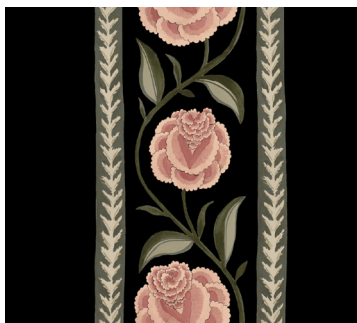

Made to order in the Netherlands

Free of heavy metals

Ships 3-5 days from order

Inquire within for custom sizes

Lemon Papier's matte and non-woven wallpaper, is made of long fabric-like fibers, bonded together by heat treatment. Durable and scrub-resistant, Loom wallpapers are dynamic and timeless.

Sold in non-woven rolls for residential use, and also available in a commercially approved vinyl version.

Cloudy Dance

Pink Cosmos

Mountain Fog

Stormy Weather

Autumn Shade

Golden Spice