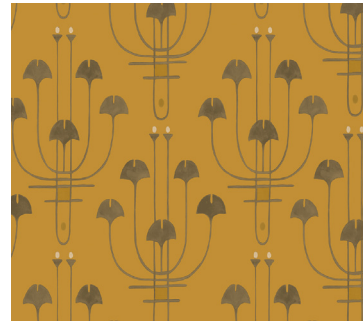

assembly line

DESIGN CENTER

LEMON PAPIER: LOOM COLLECTION

Candelabra

Specifications:

Roll Size - W: 19.6" x H: 32.8' (50cm x 10m)

Repeat: 40.5cm/16"

Match: Straight

Made to order in the Netherlands

Free of heavy metals

Ships 3-5 days from order

Inquire within for custom sizes

Lemon Papier's matte and non-woven wallpaper, is made of with long fabric-like fibers, bonded together by heat treatment. Durable and scrub-resistant, Loom wallpapers are dynamic and timeless.

Sold in non-woven rolls for residential use, and also available in a commercially approved vinyl version.

Summer Sand

Espresso

Mimosa

Novelle

Ganache

Mantis

Smokey Weather