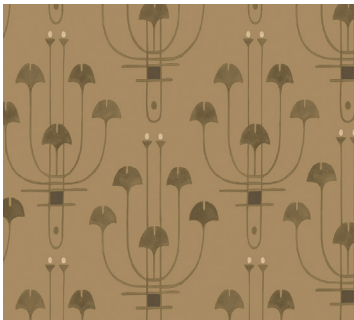

Made to order in the Netherlands

Free of heavy metals

Ships 3-5 days from order

Inquire within for custom sizes

Lemon Papier's matte and non-woven wallpaper, is made of with long fabric-like fibers, bonded together by heat treatment. Durable and scrub-resistant, Loom wallpapers are dynamic and timeless.

Sold in non-woven rolls for residential use, and also available in a commercially approved vinyl version.

Summer Sand

Espresso

Mimosa

Novelle

Ganache

Mantis

Smokey Weather

Baby Powder

Beetle Wings