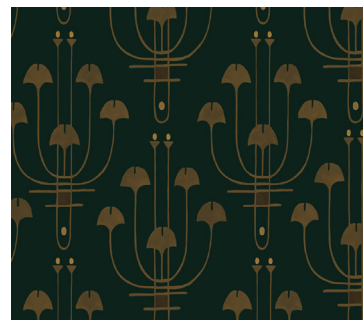

assembly line

DESIGN CENTER

LEMON PAPIER: LOOM COLLECTION

Candelabra

Specifications:

Roll Size - W: 19.6" x H: 32.8' (50cm x 10m)

Repeat: 40.5cm/16"

Match: Straight

Made to order in the Netherlands

Free of heavy metals

Ships 3-5 days from order

Inquire within for custom sizes

Lemon Papier's matte and non-woven wallpaper, is made of with long fabric-like fibers, bonded together by heat treatment. Durable and scrub-resistant, Loom wallpapers are dynamic and timeless.

Sold in non-woven rolls for residential use, and also available in a commercially approved vinyl version.

Summer Sand

Espresso

Mimosa

Novelle

Ganache

Mantis

Smokey Weather

Baby Powder

Beetle Wings